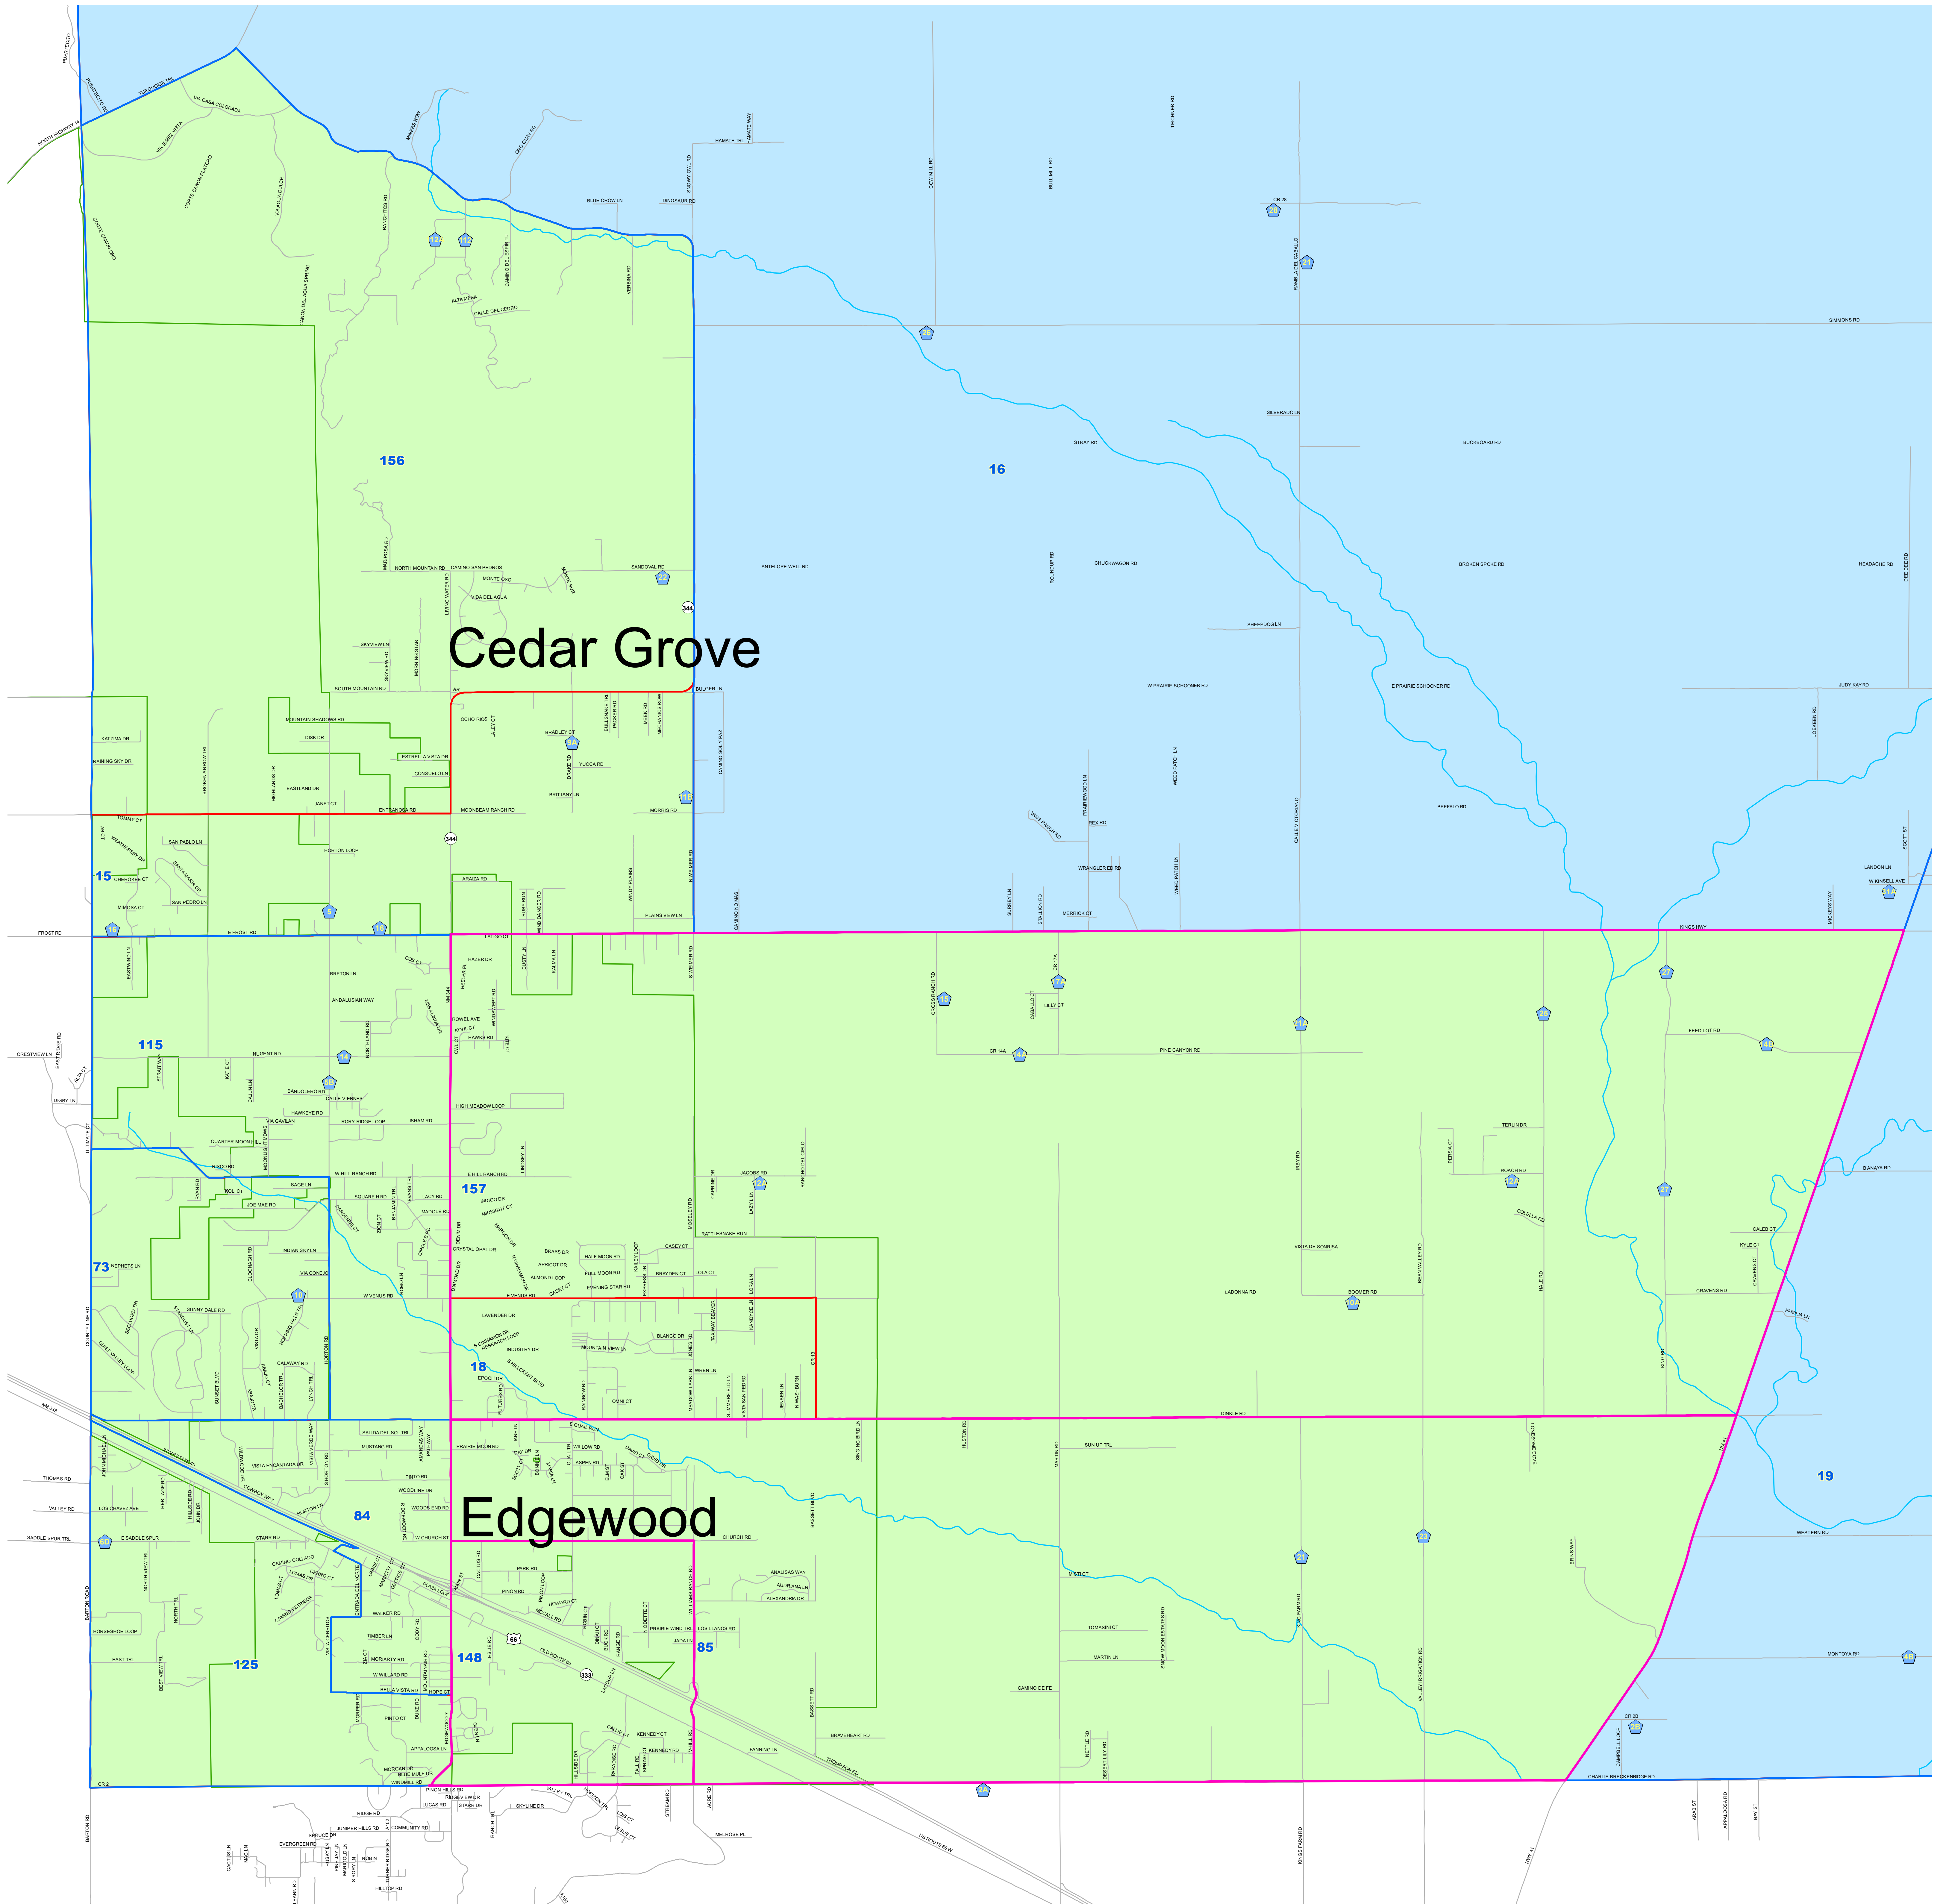

US Congressional District One

Santa Fe County

- Legend**
- Congressional District 1
 - Congressional District 3
 - New CD 1 Precincts - 2022
 - New 2022 Precincts
 - Precinct Boundaries 2020
 - Incorporated Areas
 - Roads
 - Major Streams

1:30,000
1 inch represents 0.47 miles

Katharine E. Clark
Santa Fe County Clerk

North American Datum 1983

This information is for reference only. Santa Fe County assumes no liability for errors associated with the use of these data. Users are solely responsible for confirming data accuracy.