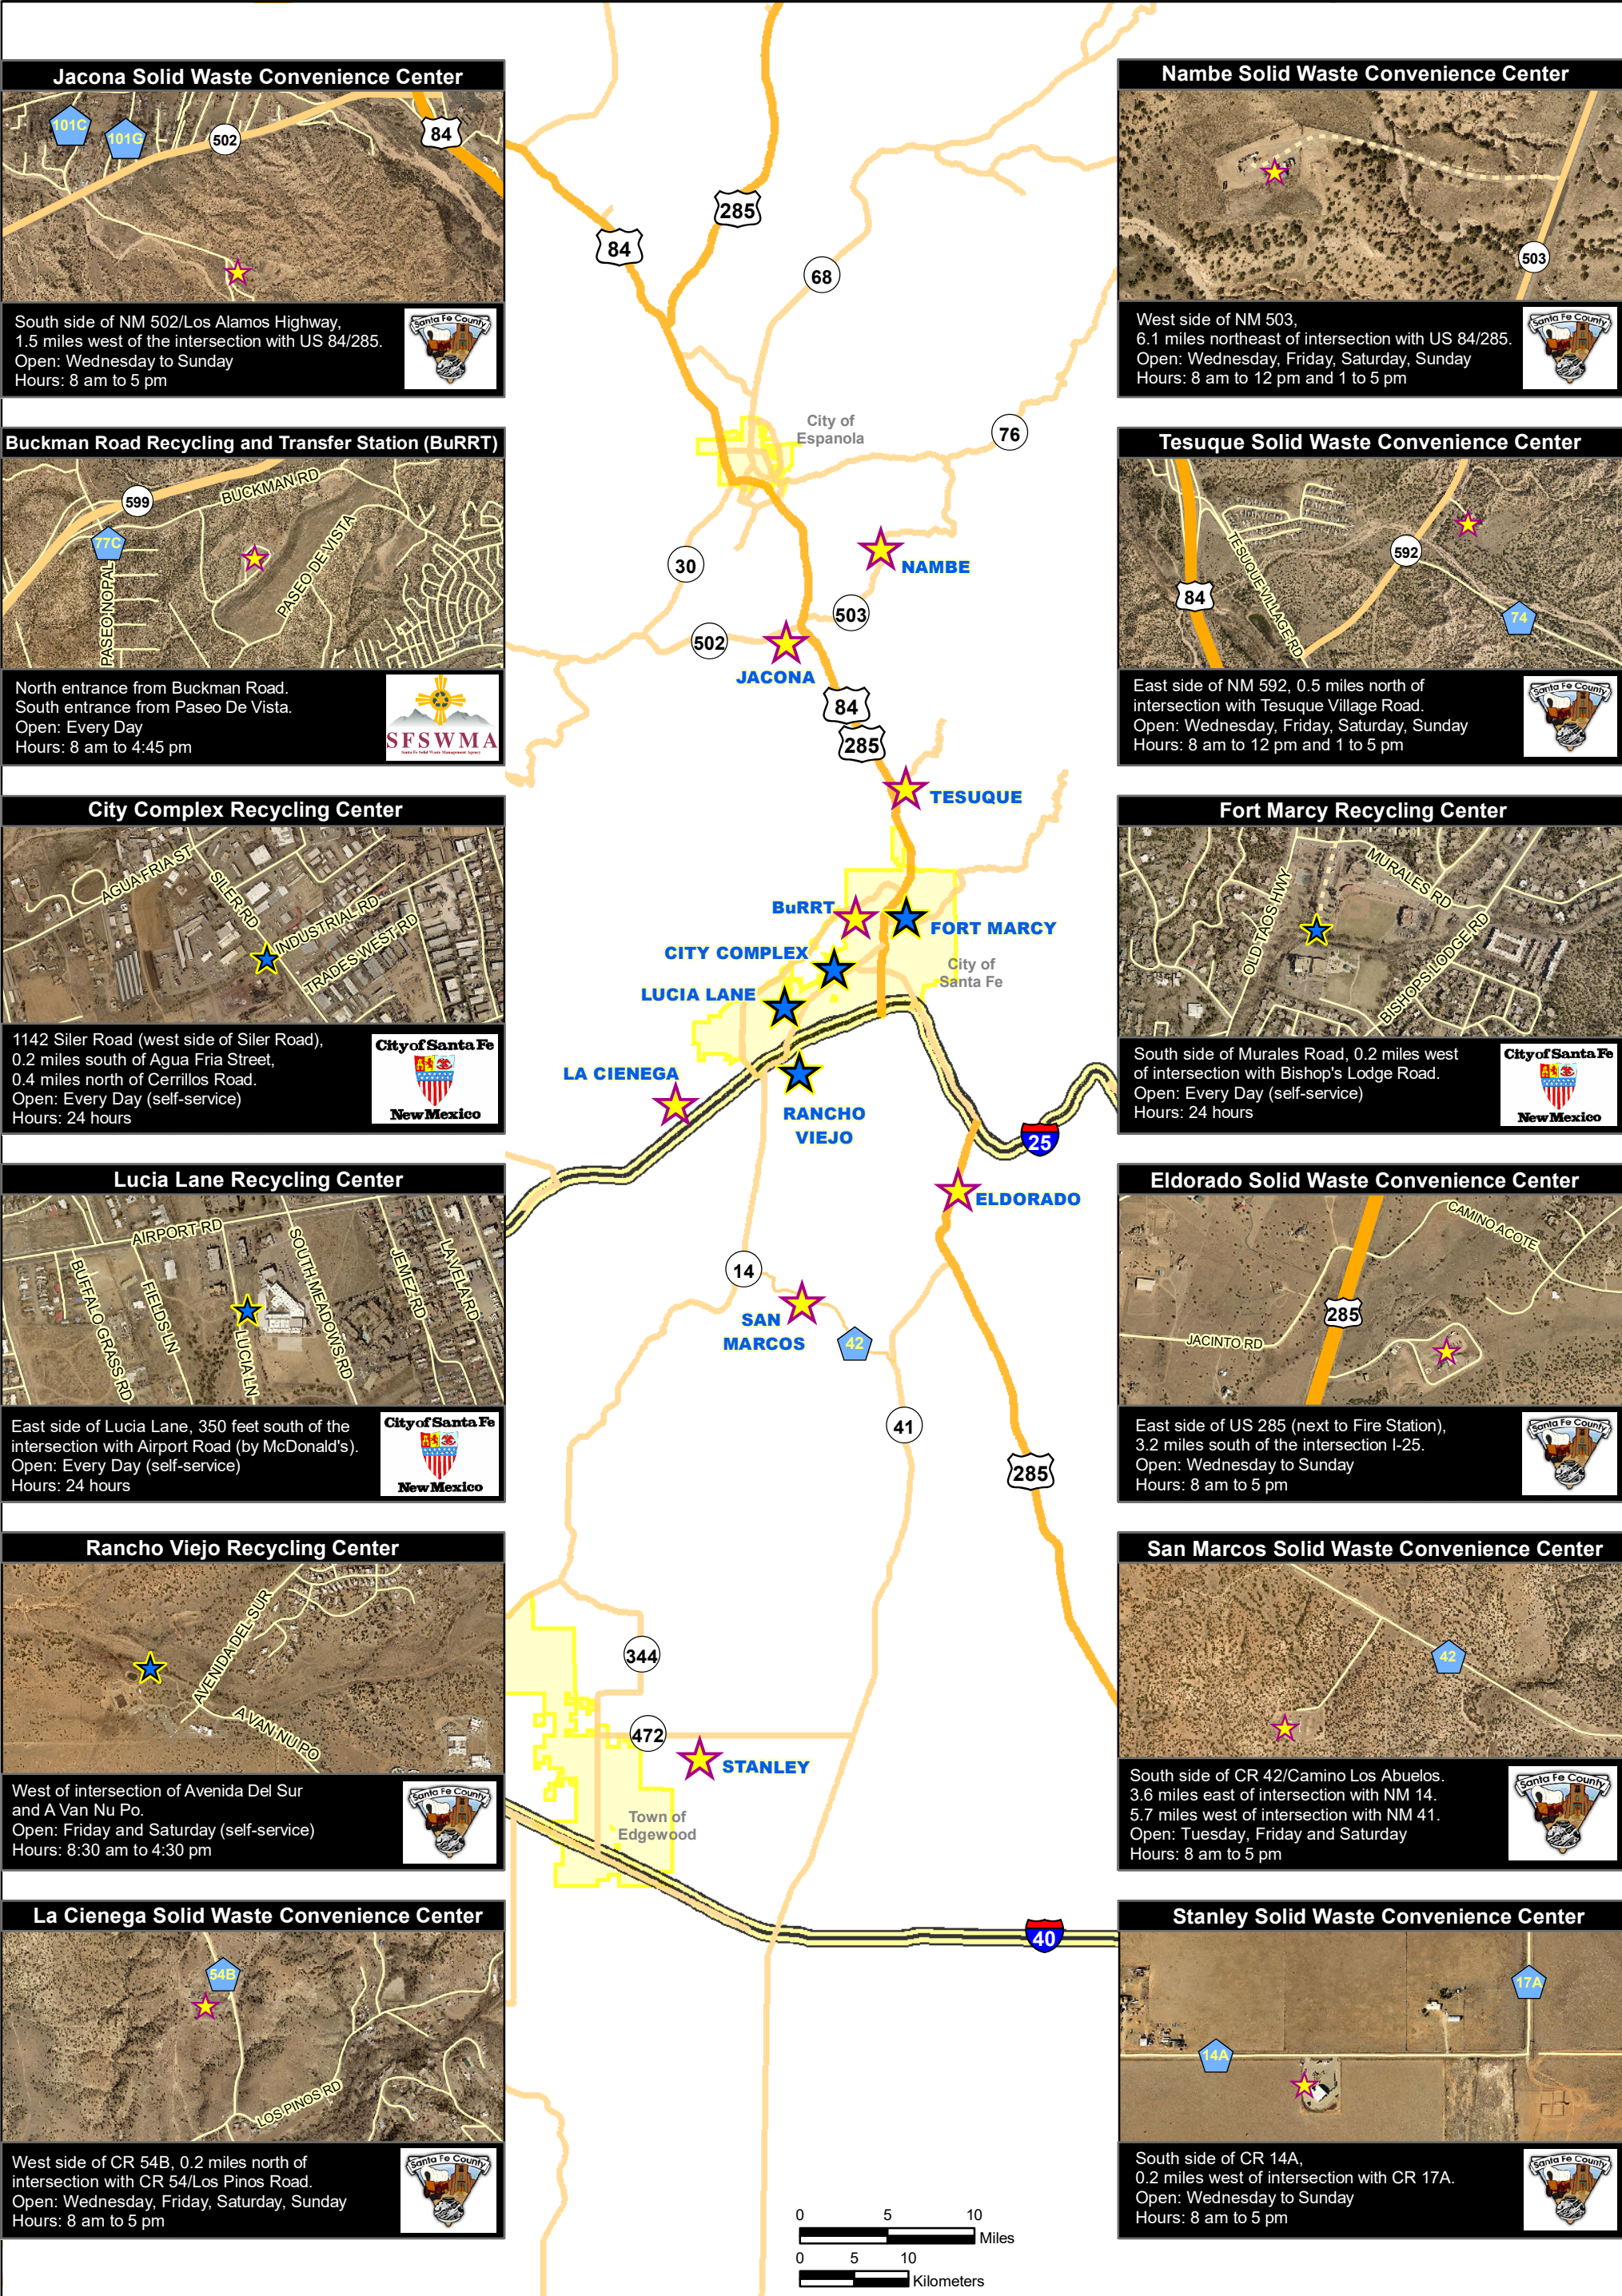

Trash and Recycling Centers Within Santa Fe County

Jacona Solid Waste Convenience Center

South side of NM 502/Los Alamos Highway, 1.5 miles west of the intersection with US 84/285.
Open: Wednesday to Sunday
Hours: 8 am to 5 pm

Nambe Solid Waste Convenience Center

West side of NM 503, 6.1 miles northeast of intersection with US 84/285.
Open: Wednesday, Friday, Saturday, Sunday
Hours: 8 am to 12 pm and 1 to 5 pm

Buckman Road Recycling and Transfer Station (BuRRT)

North entrance from Buckman Road. South entrance from Paseo De Vista.
Open: Every Day
Hours: 8 am to 4:45 pm

Tesuque Solid Waste Convenience Center

East side of NM 592, 0.5 miles north of intersection with Tesuque Village Road.
Open: Wednesday, Friday, Saturday, Sunday
Hours: 8 am to 12 pm and 1 to 5 pm

City Complex Recycling Center

1142 Siler Road (west side of Siler Road), 0.2 miles south of Agua Fria Street, 0.4 miles north of Cerrillos Road.
Open: Every Day (self-service)
Hours: 24 hours

Fort Marcy Recycling Center

South side of Murales Road, 0.2 miles west of intersection with Bishop's Lodge Road.
Open: Every Day (self-service)
Hours: 24 hours

Lucia Lane Recycling Center

East side of Lucia Lane, 350 feet south of the intersection with Airport Road (by McDonald's).
Open: Every Day (self-service)
Hours: 24 hours

Eldorado Solid Waste Convenience Center

East side of US 285 (next to Fire Station), 3.2 miles south of the intersection I-25.
Open: Wednesday to Sunday
Hours: 8 am to 5 pm

Rancho Viejo Recycling Center

West of intersection of Avenida Del Sur and A Van Nu Po.
Open: Friday and Saturday (self-service)
Hours: 8:30 am to 4:30 pm

San Marcos Solid Waste Convenience Center

South side of CR 42/Camino Los Abuelos, 3.6 miles east of intersection with NM 14, 5.7 miles west of intersection with NM 41.
Open: Tuesday, Friday and Saturday
Hours: 8 am to 5 pm

La Cienega Solid Waste Convenience Center

West side of CR 54B, 0.2 miles north of intersection with CR 54/Los Pinos Road.
Open: Wednesday, Friday, Saturday, Sunday
Hours: 8 am to 5 pm

Stanley Solid Waste Convenience Center

South side of CR 14A, 0.2 miles west of intersection with CR 17A.
Open: Wednesday to Sunday
Hours: 8 am to 5 pm