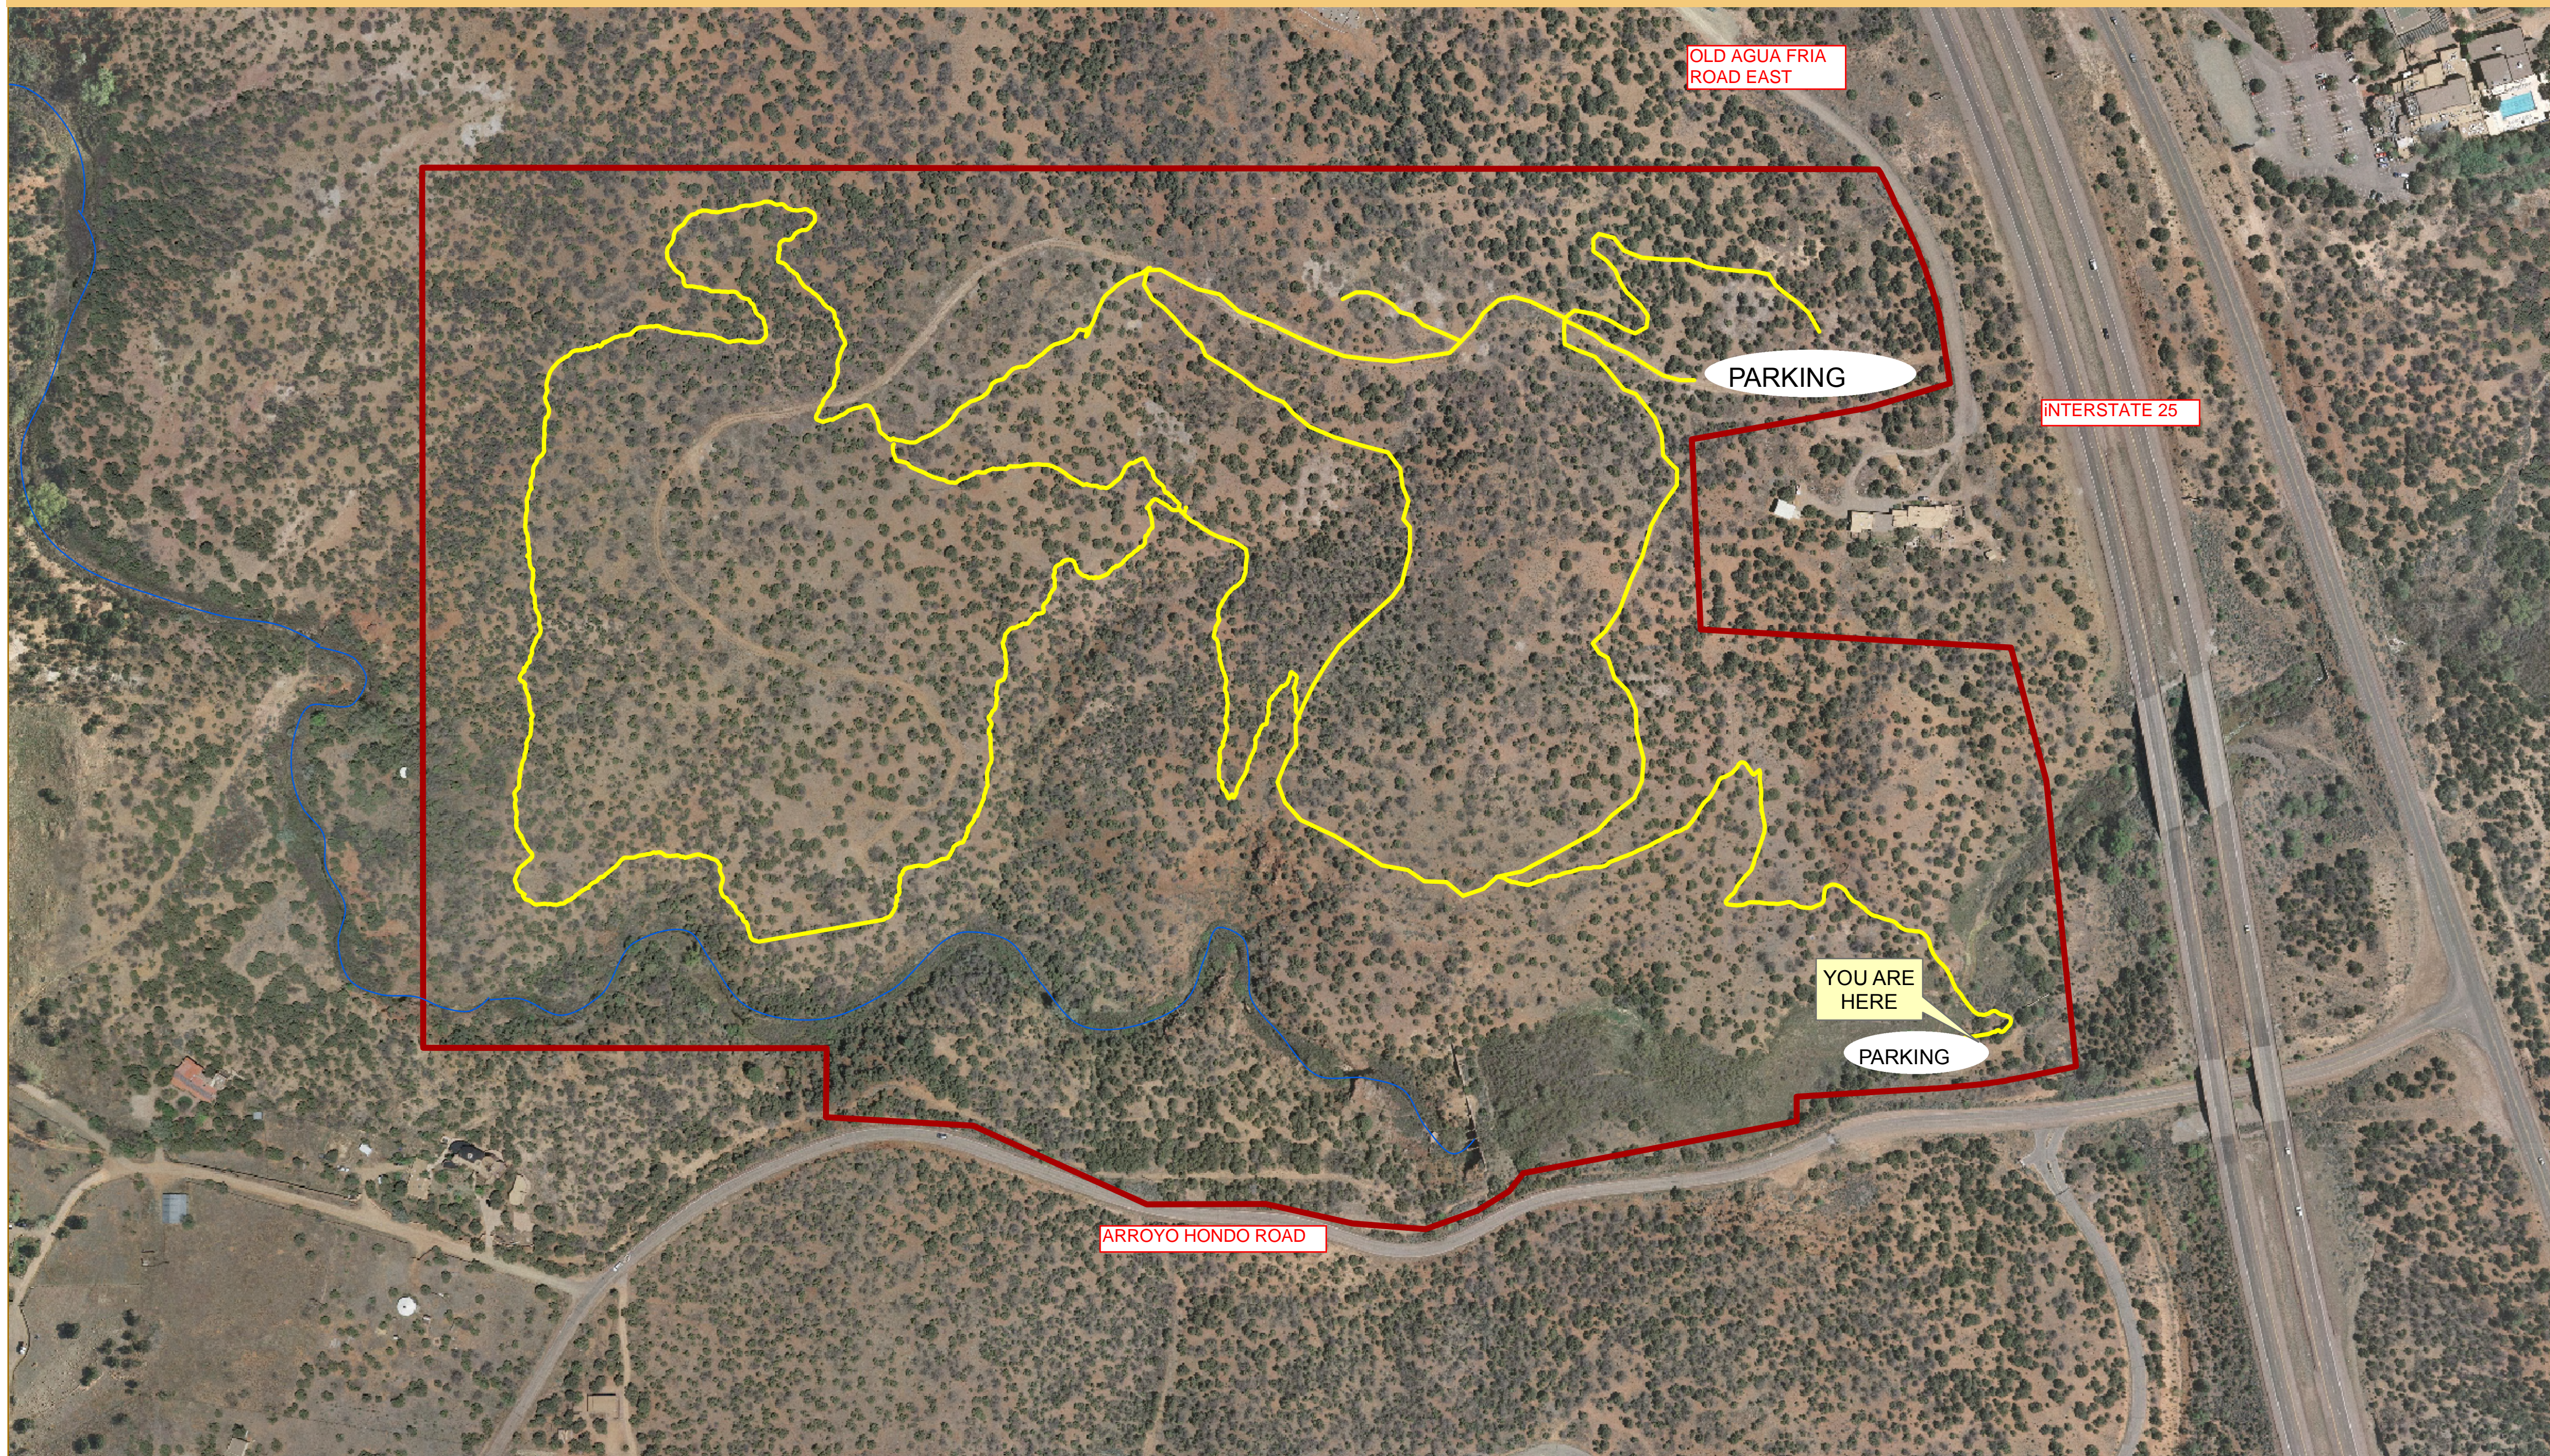

# Arroyo Hondo Open Space

 Arroyo Hondo Open Space

 Trail

0 125 250 500 750 1,000 Feet