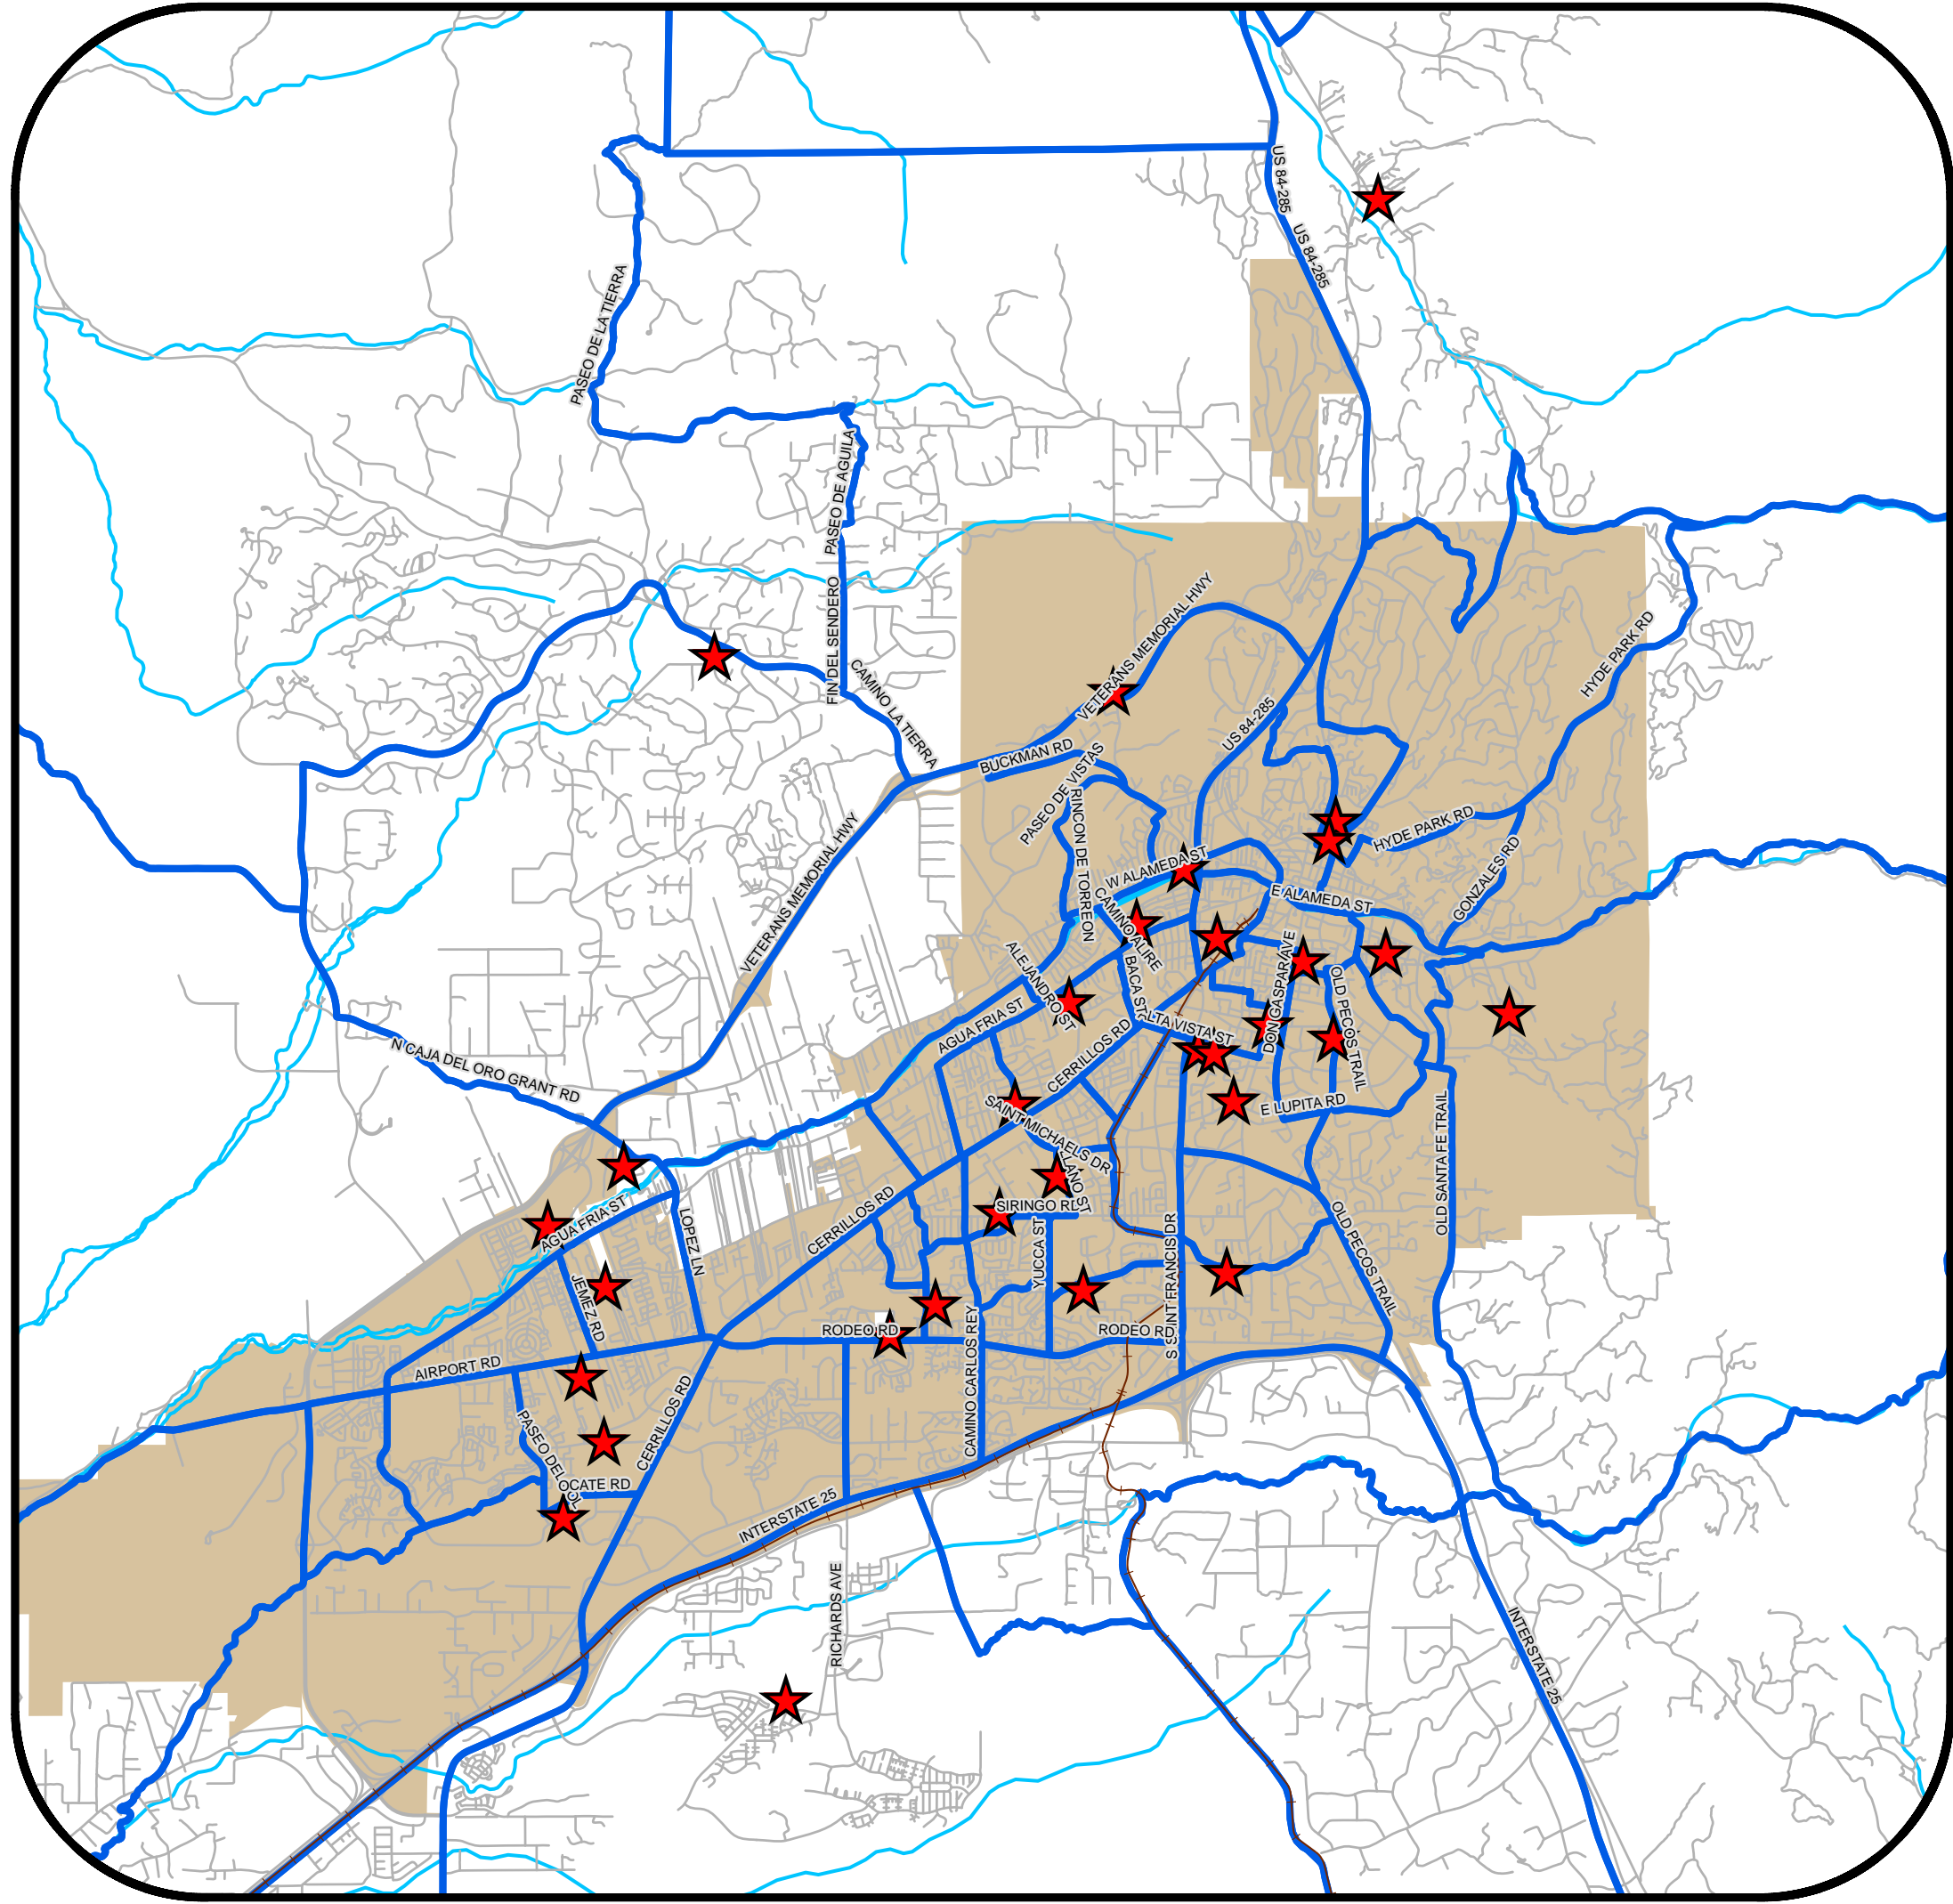

Voting Precincts

Santa Fe County

Legend

- ★ Polling Places - 2016
- Railroads
- Precinct Boundaries - 2016
- Roads
- Major Streams
- Incorporated Areas