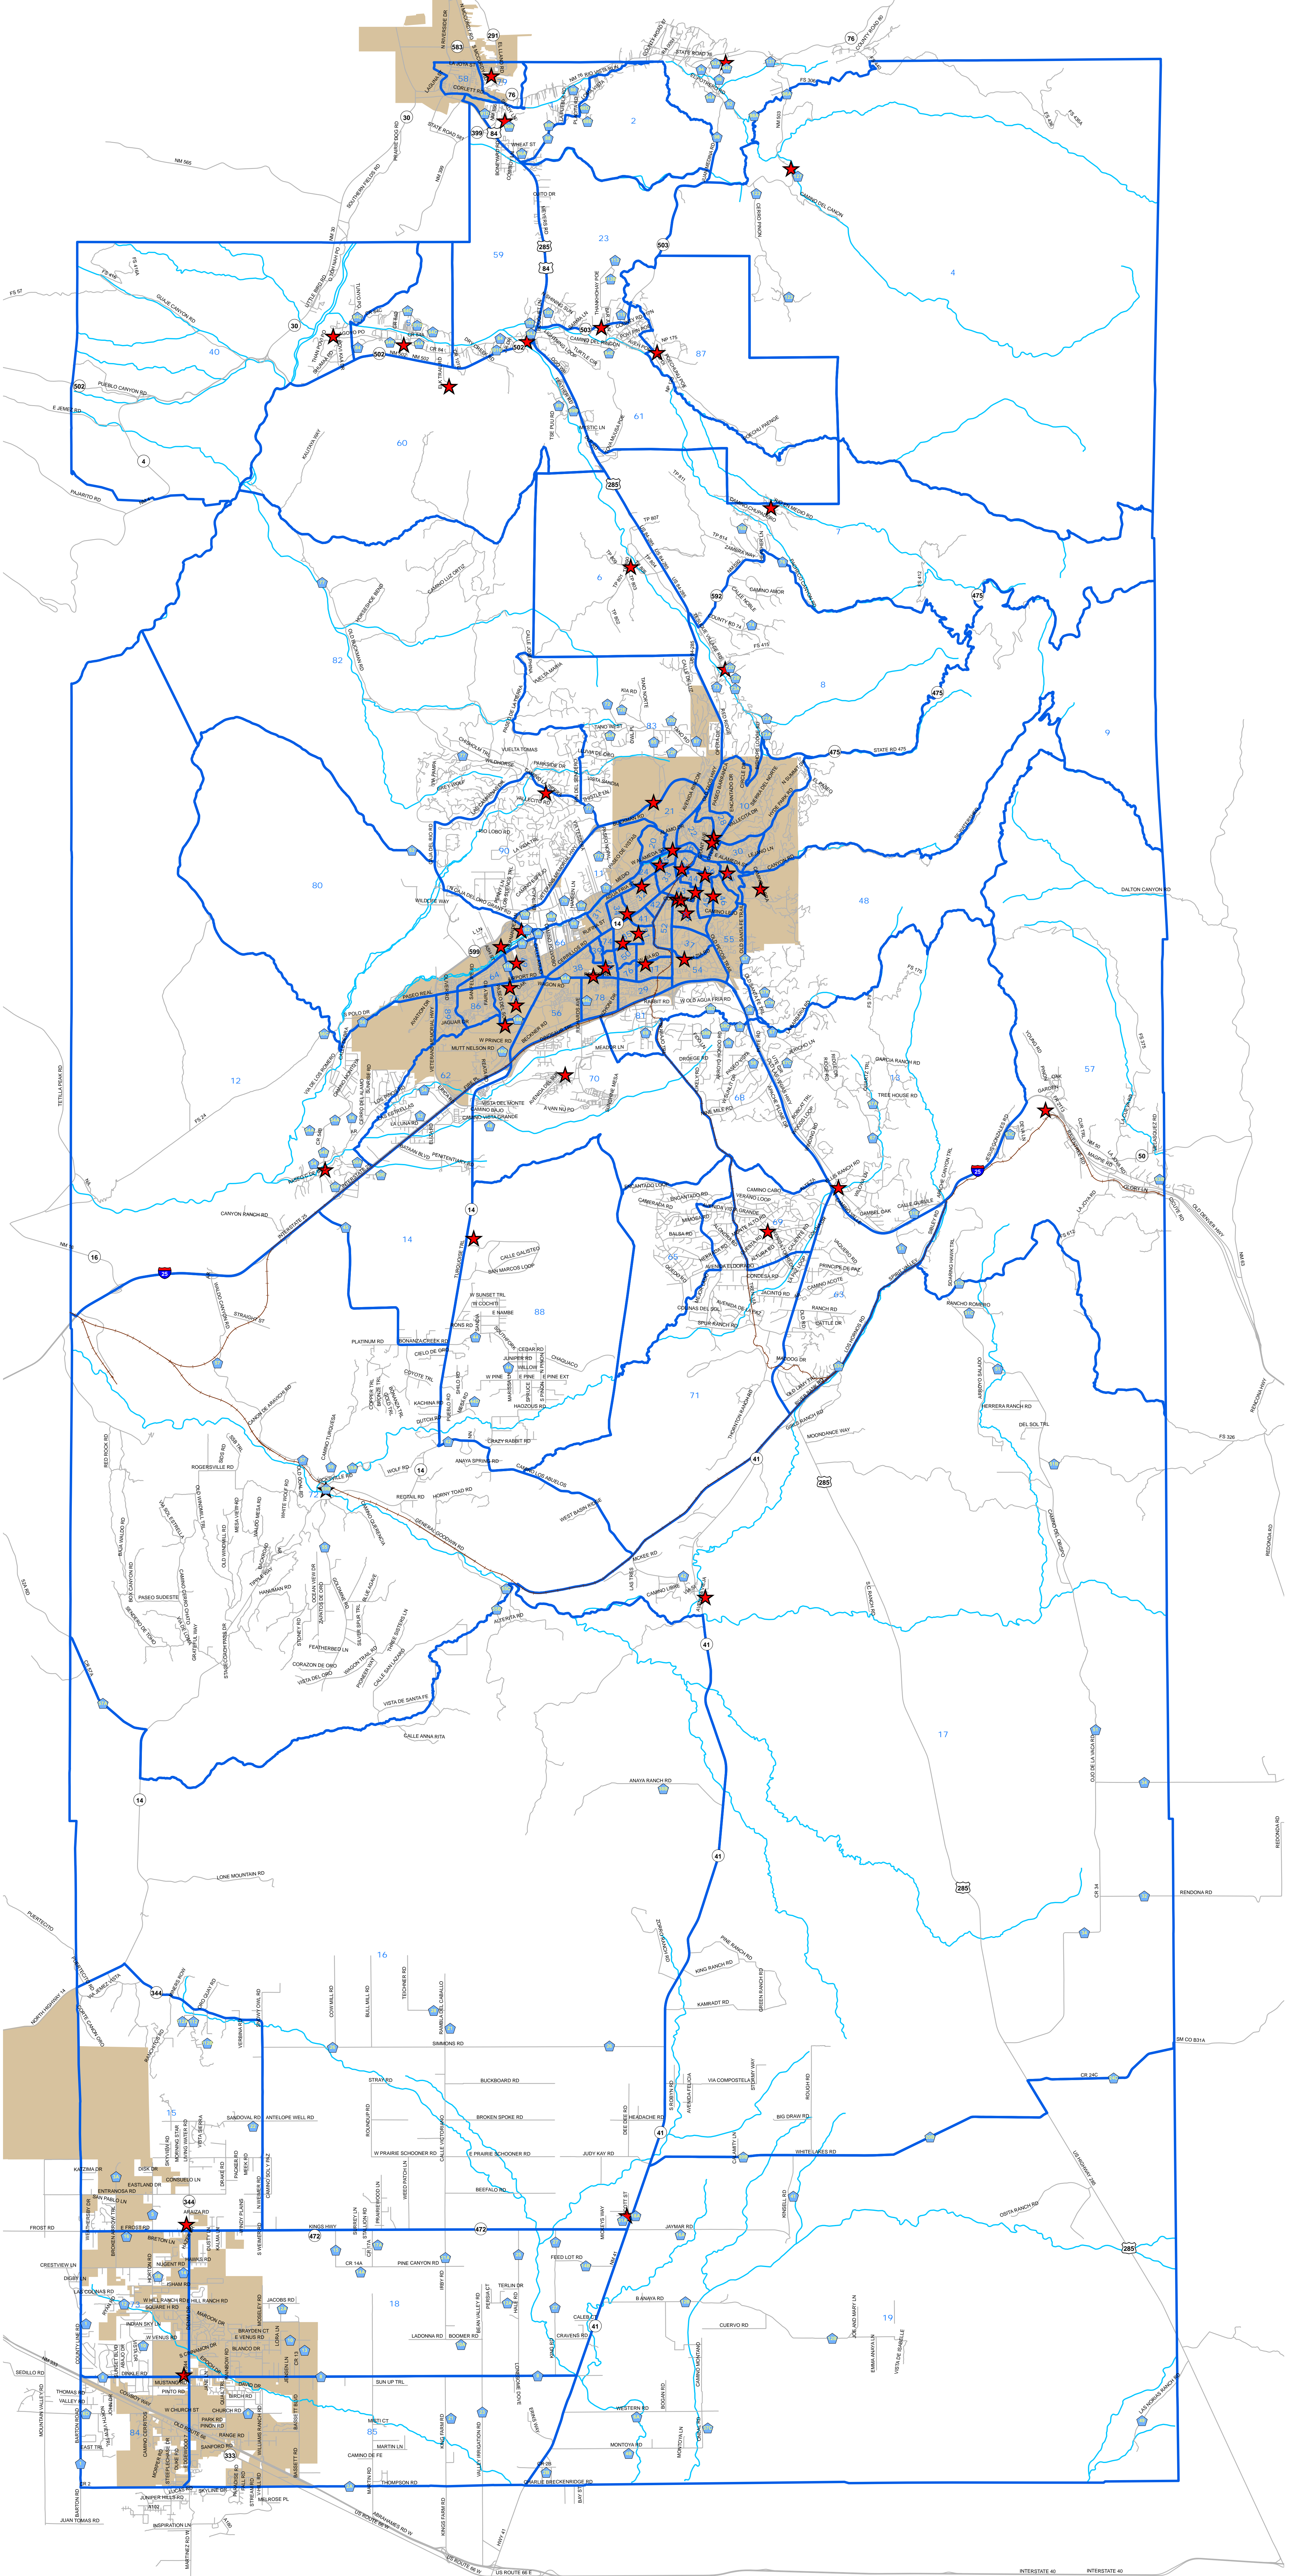

Voting Precincts

Santa Fe County

Legend

- ★ Polling Places - 2016
- Railroads
- Precinct Boundaries - 2016
- Roads
- Major Streams
- Incorporated Areas