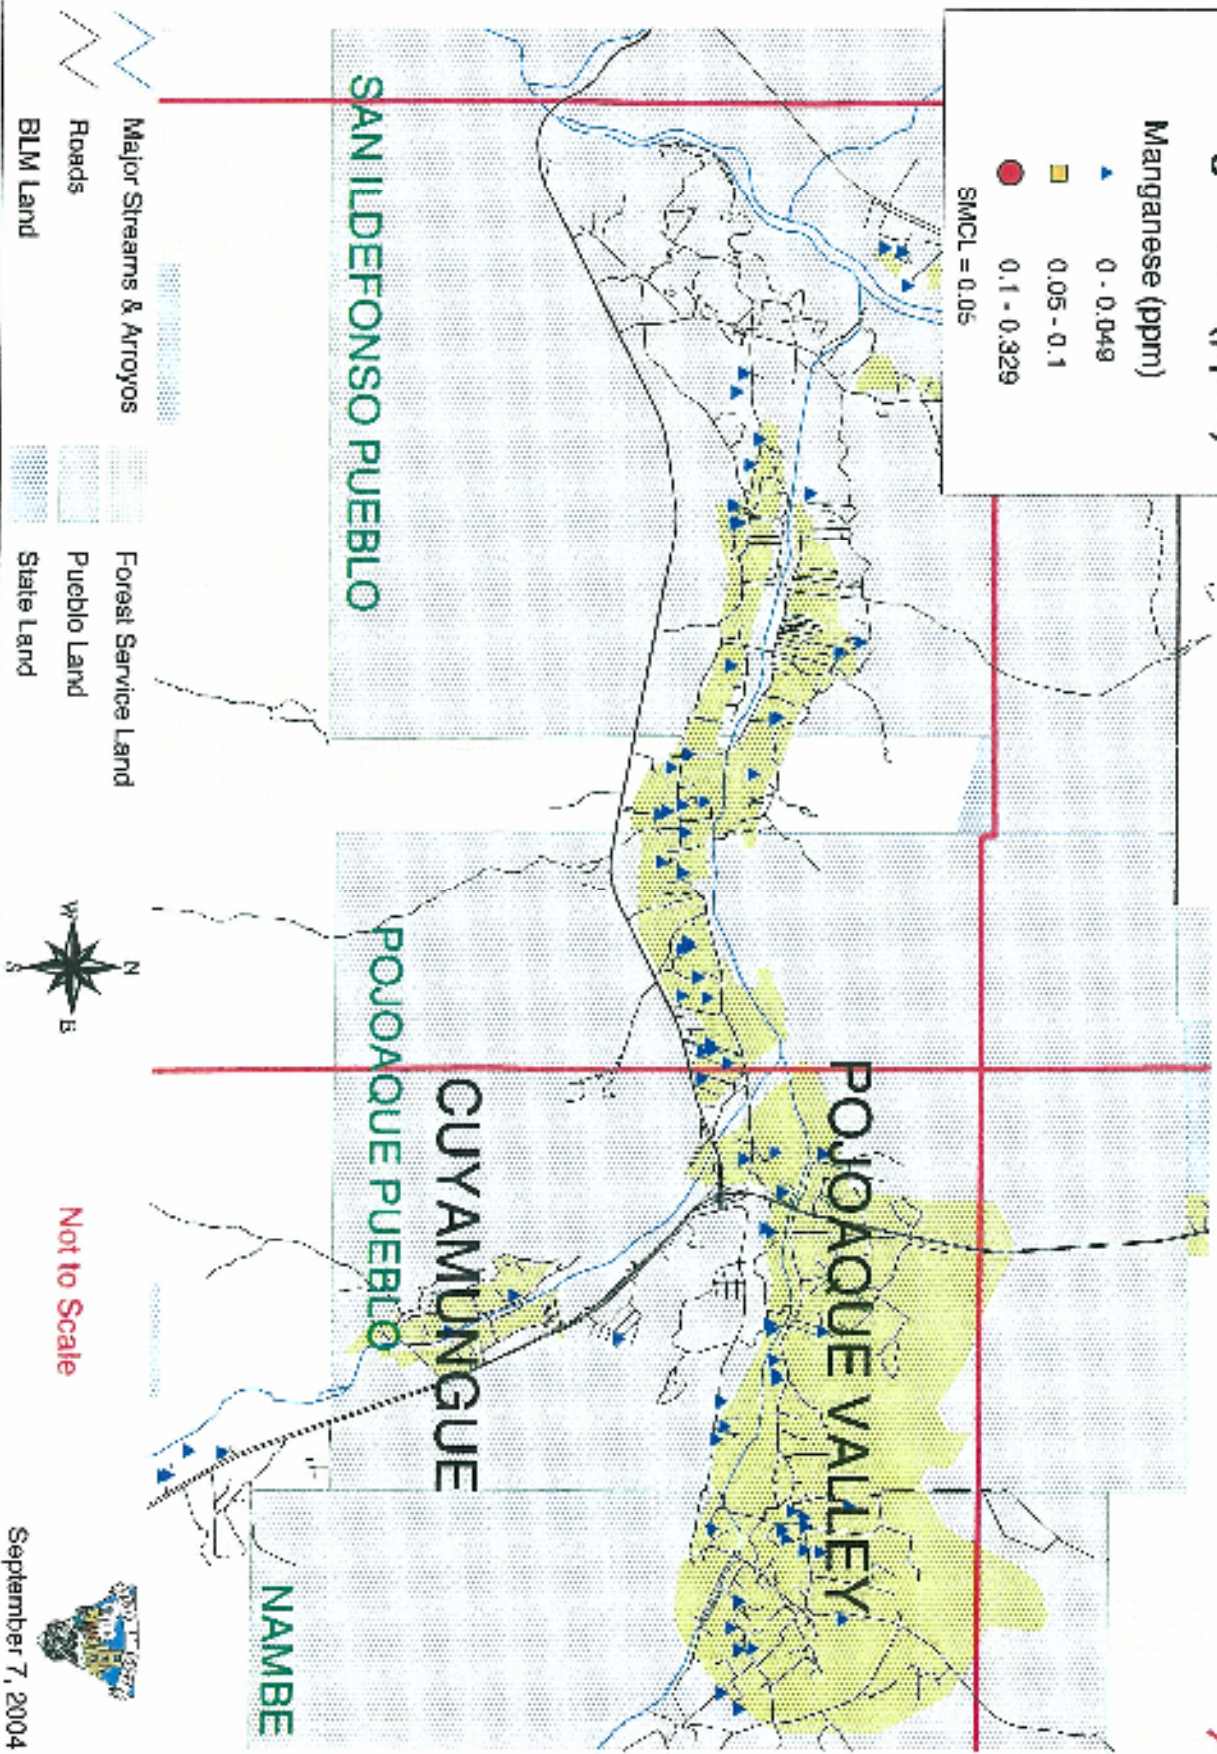

# Manganese (ppm)

Manganese (ppm)

- ▲ 0 - 0.049
- 0.05 - 0.1
- 0.1 - 0.329

SMCL = 0.05

# Pojoaque Water Fair Results

**DRAFT**

Not to Scale

September 7, 2004