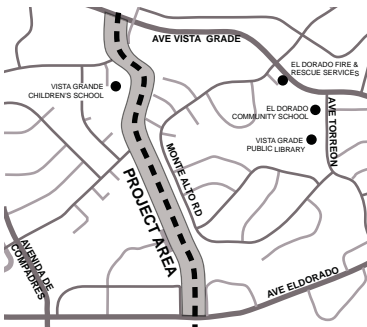

U.S. Department
of Transportation
**Federal Highway
Administration**

For further information please contact the County's Project Manager, Colleen Baker at: cbaker@santafecountynm.gov

To request Americans with Disabilities Act (ADA) related accommodations for this meeting, please contact Colleen Baker (505) 992-9868 at least two days prior to the meeting.

NMDOT