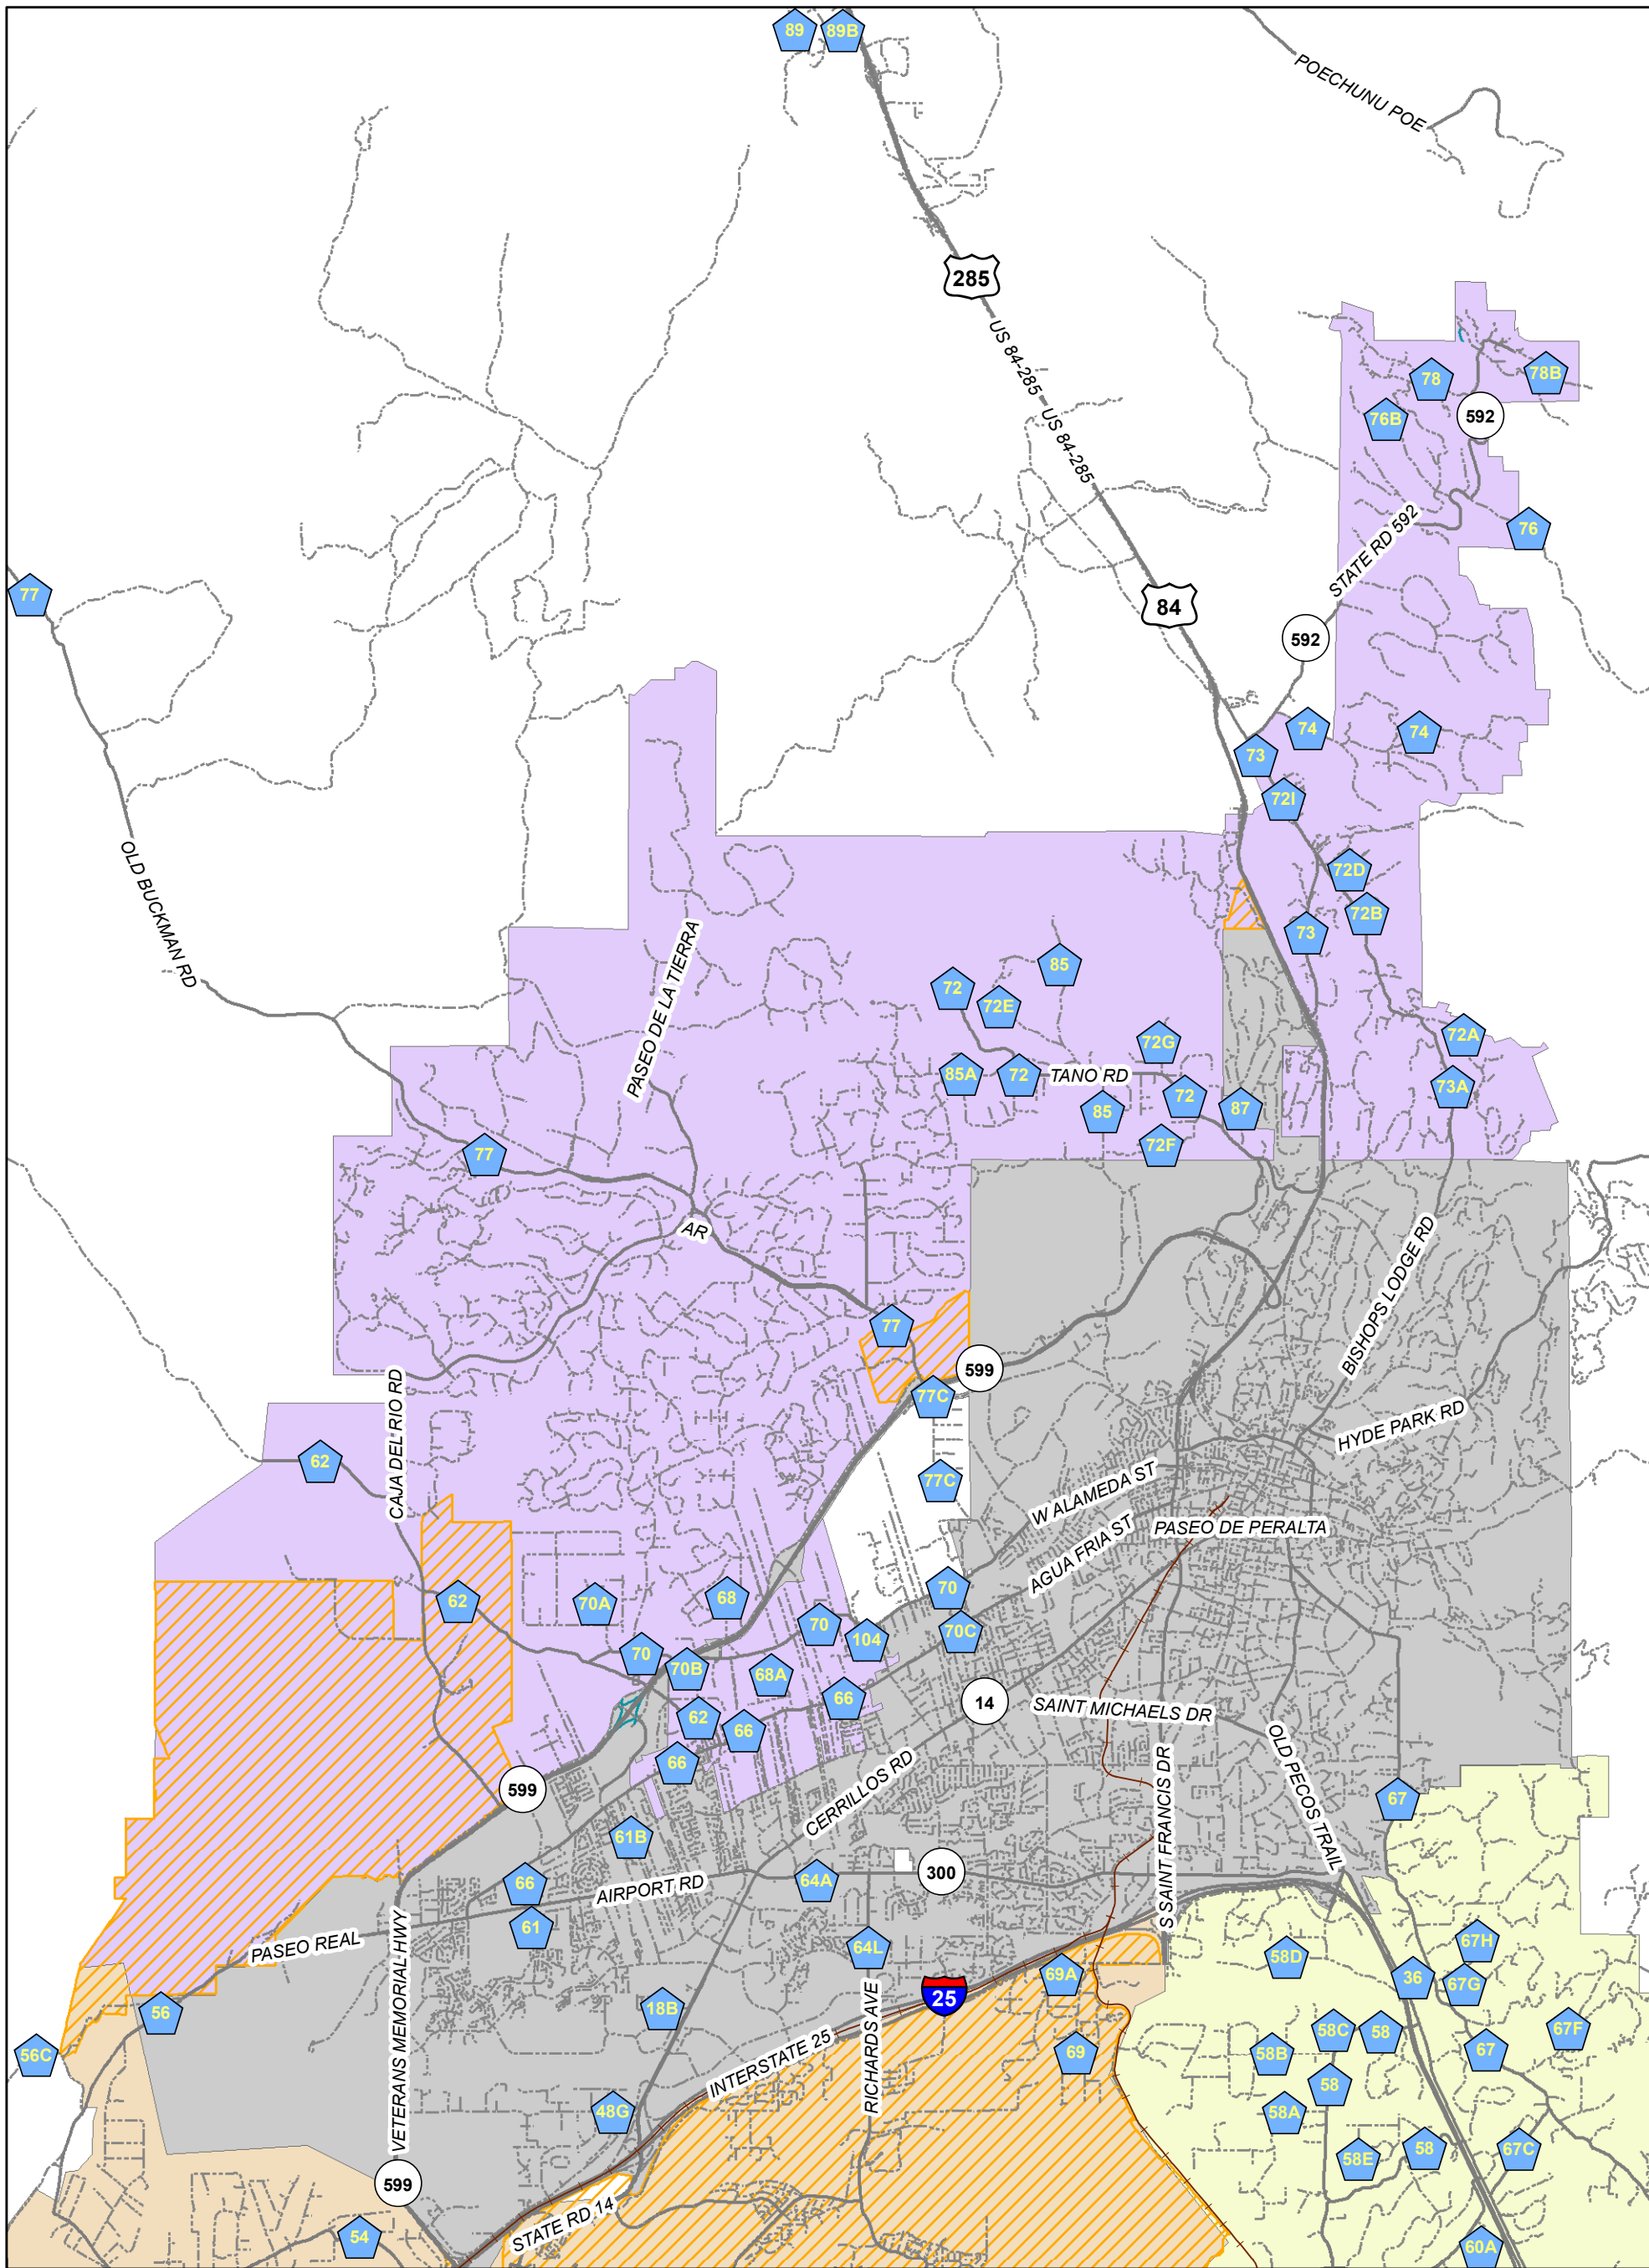

Exhibit A: Solid Waste North District

- cr_roadsym point
- Railroads
- Major Roads
- SGMP SDA 1
- North Service District
- City of Santa Fe

May 13, 2015

This information is for reference only. Santa Fe County assumes no liability for errors associated with the use of these data. Users are solely responsible for confirming data accuracy.