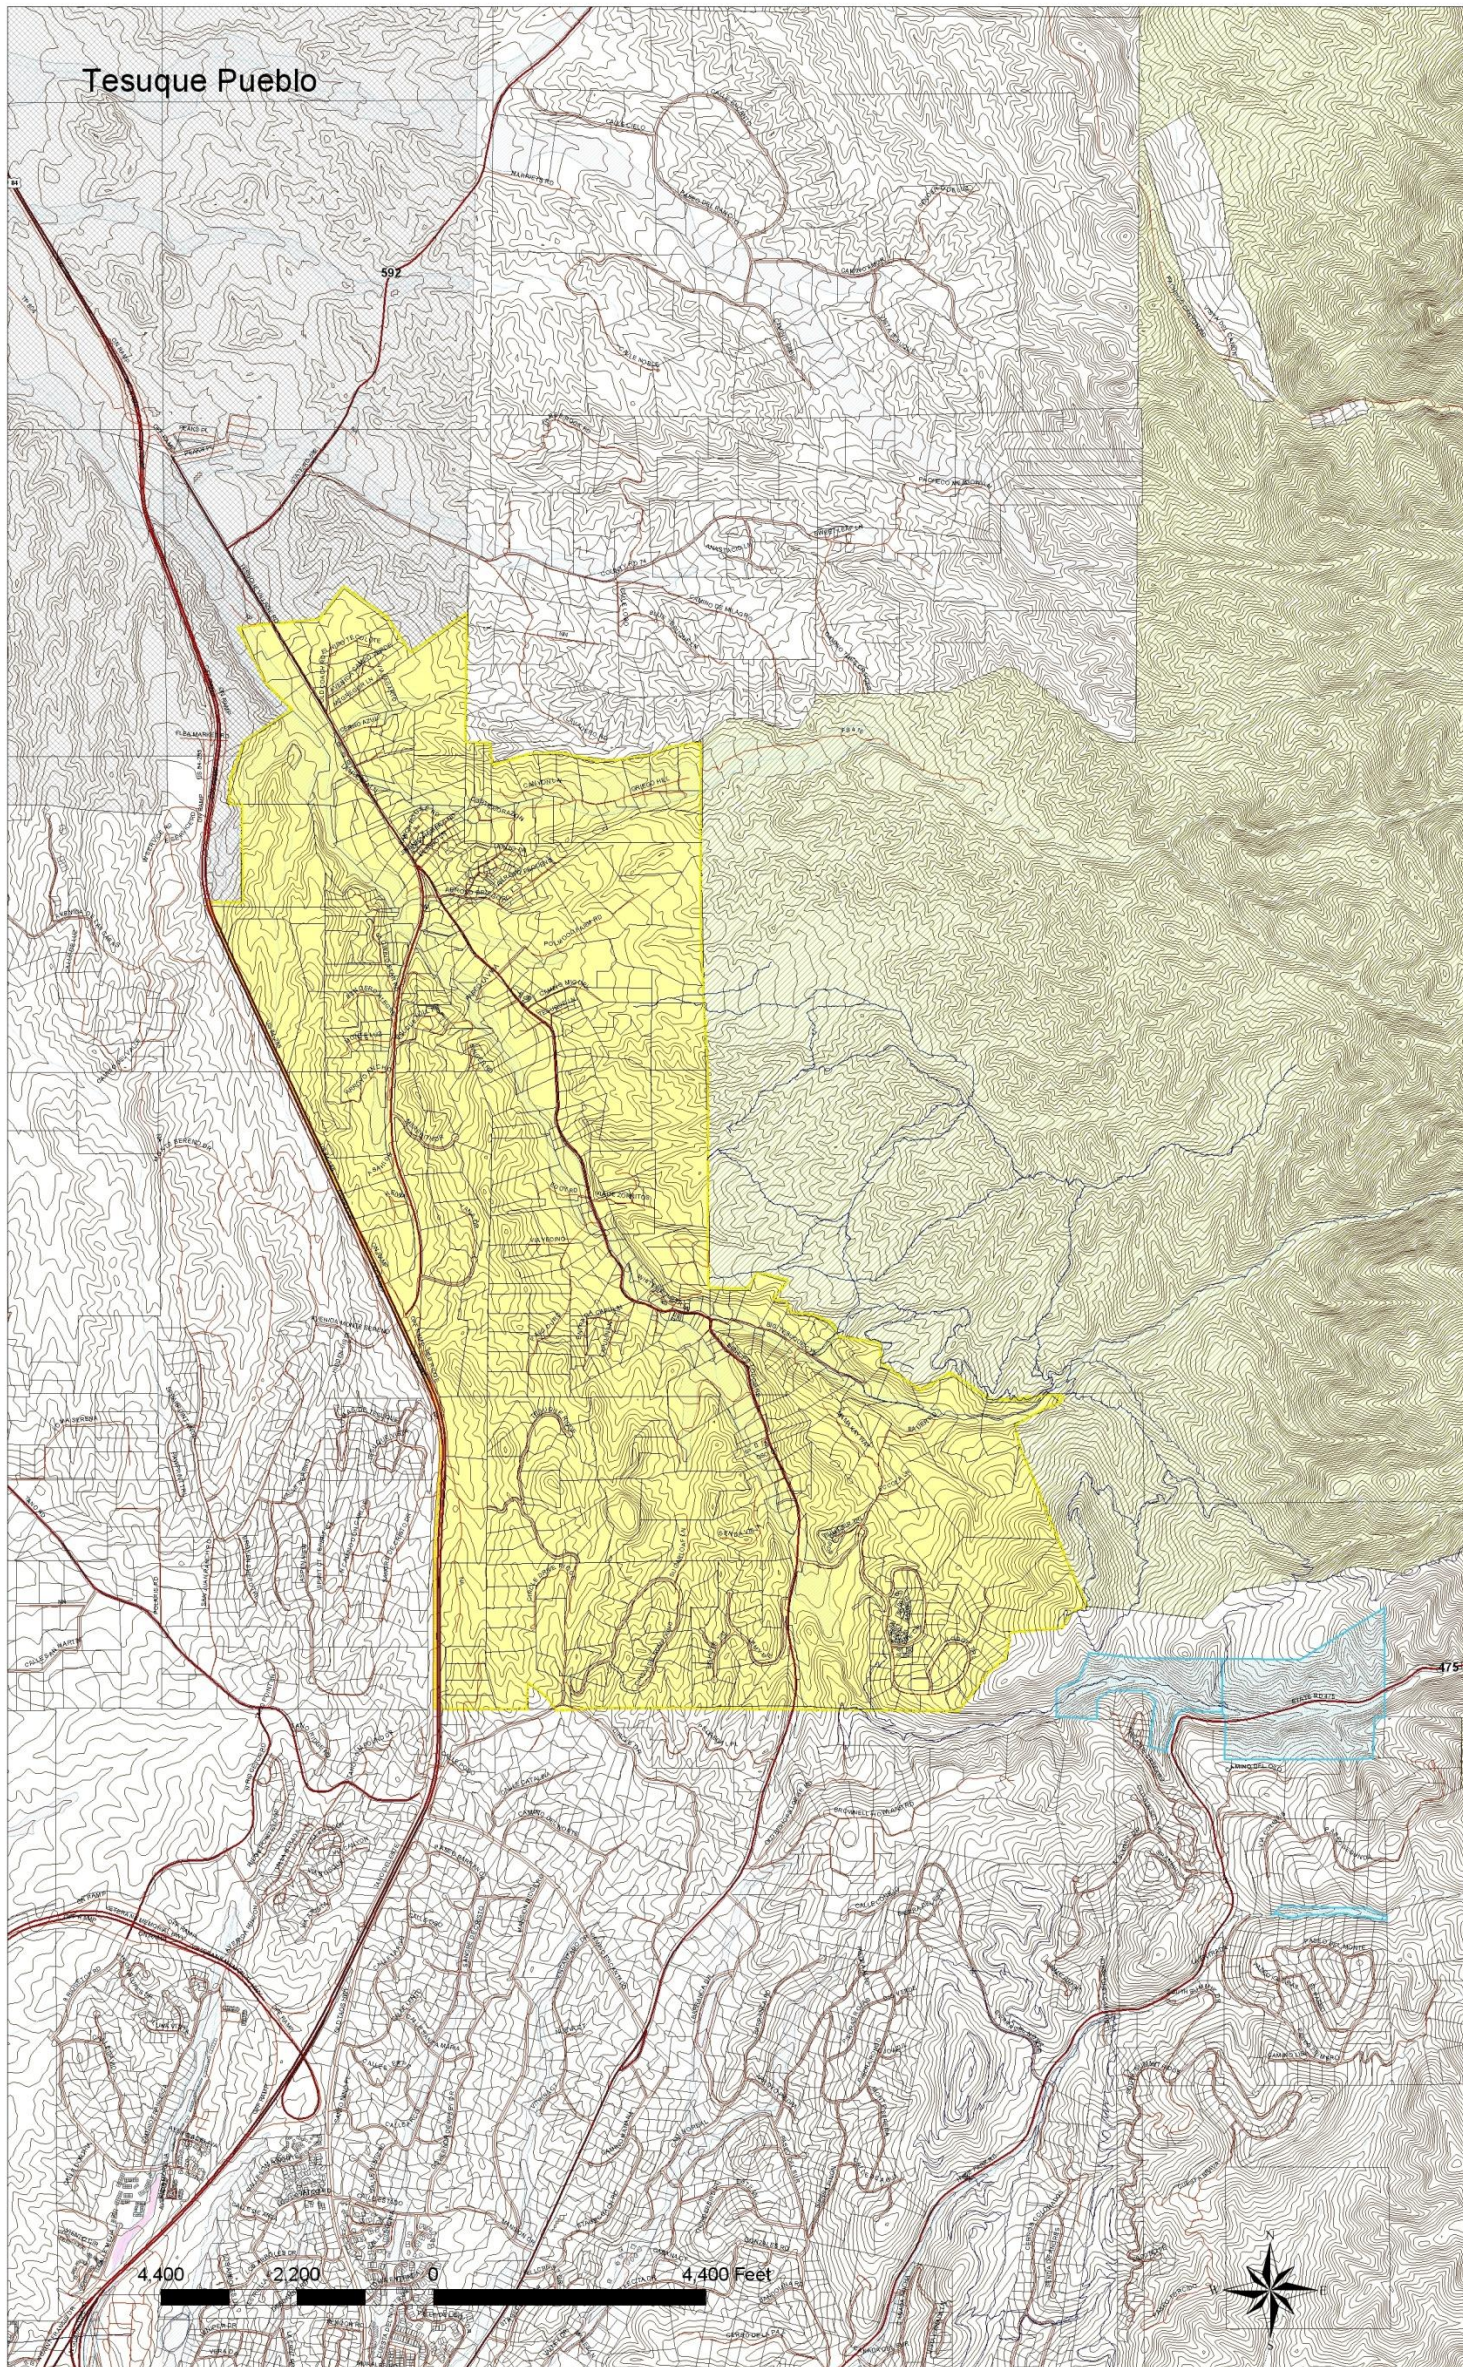

Tesuque Pueblo

TCP TRAILS & ACCESS
Study Map

- + Trail Access Points
- stnf_trails
- Minor Roads
- Major Roads
- Santa Fe County Open Space
- RES_TYPE**
- USFS
- FEMA Flood Zones**
- FLD_ZONE**
- A
- AE
- Pueblo
- Parcels_2011