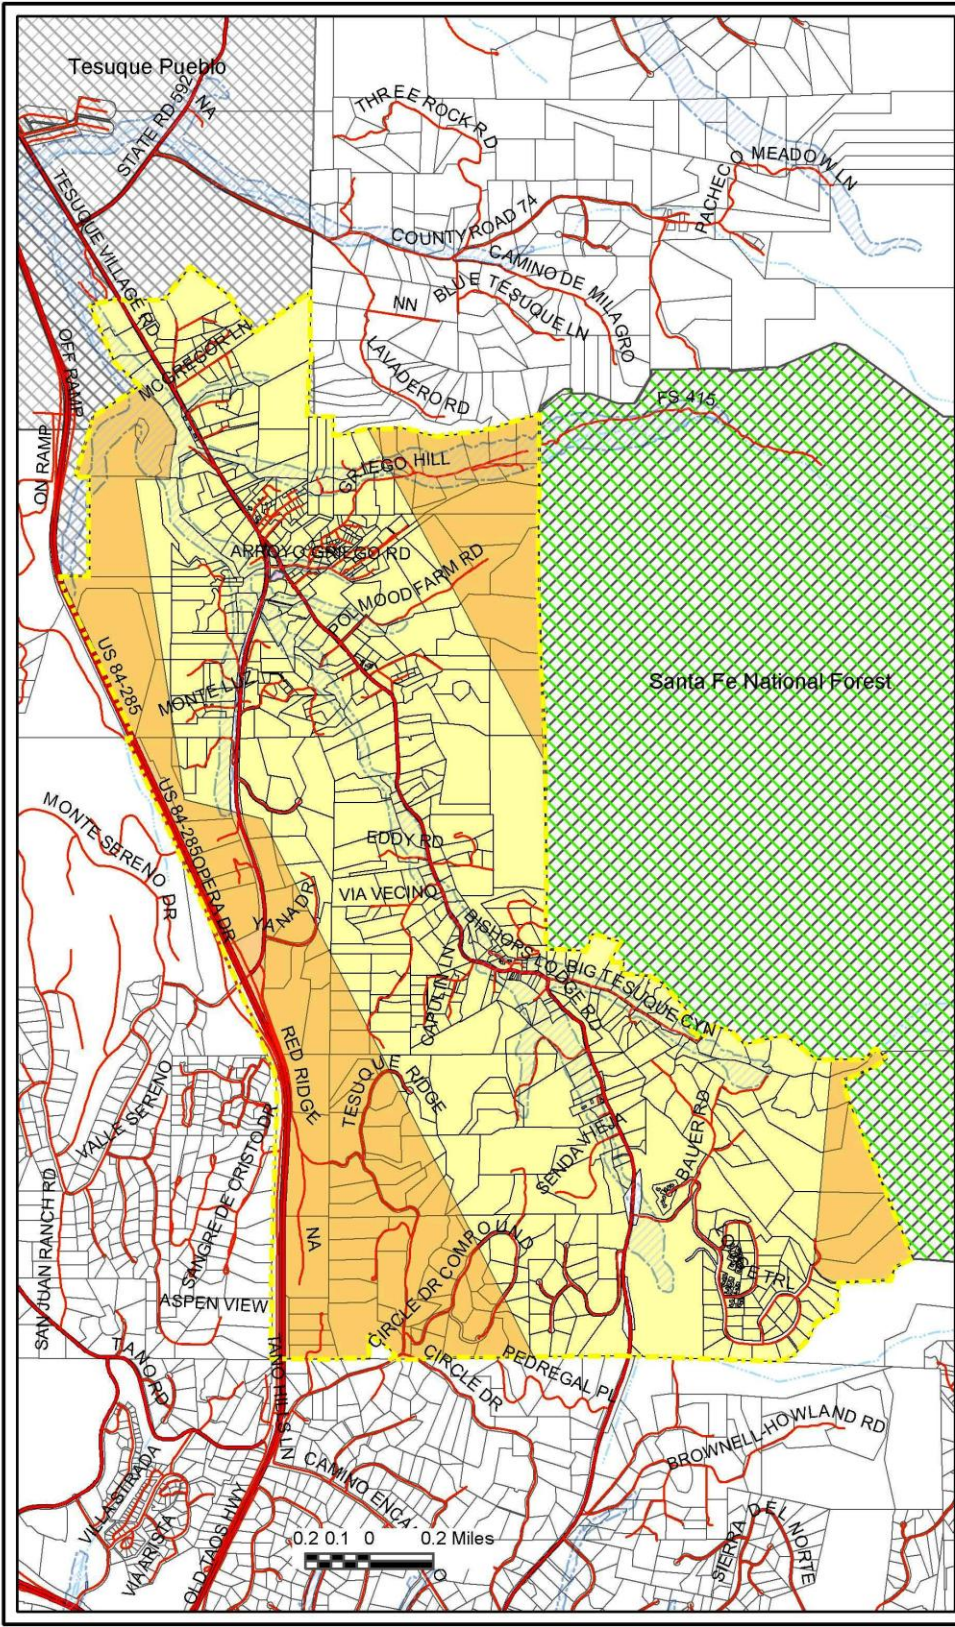

Santa Fe County
 Tesuque Existing
 Zoning Map
 2012

-  TCP District
-  Tesuque Basin Fringe Zone
-  Tesuque Traditional Village Zone
-  Neighborhood Commercial Zone

Feb 2012
 TCP existing zone
 sbi 2012.mxd