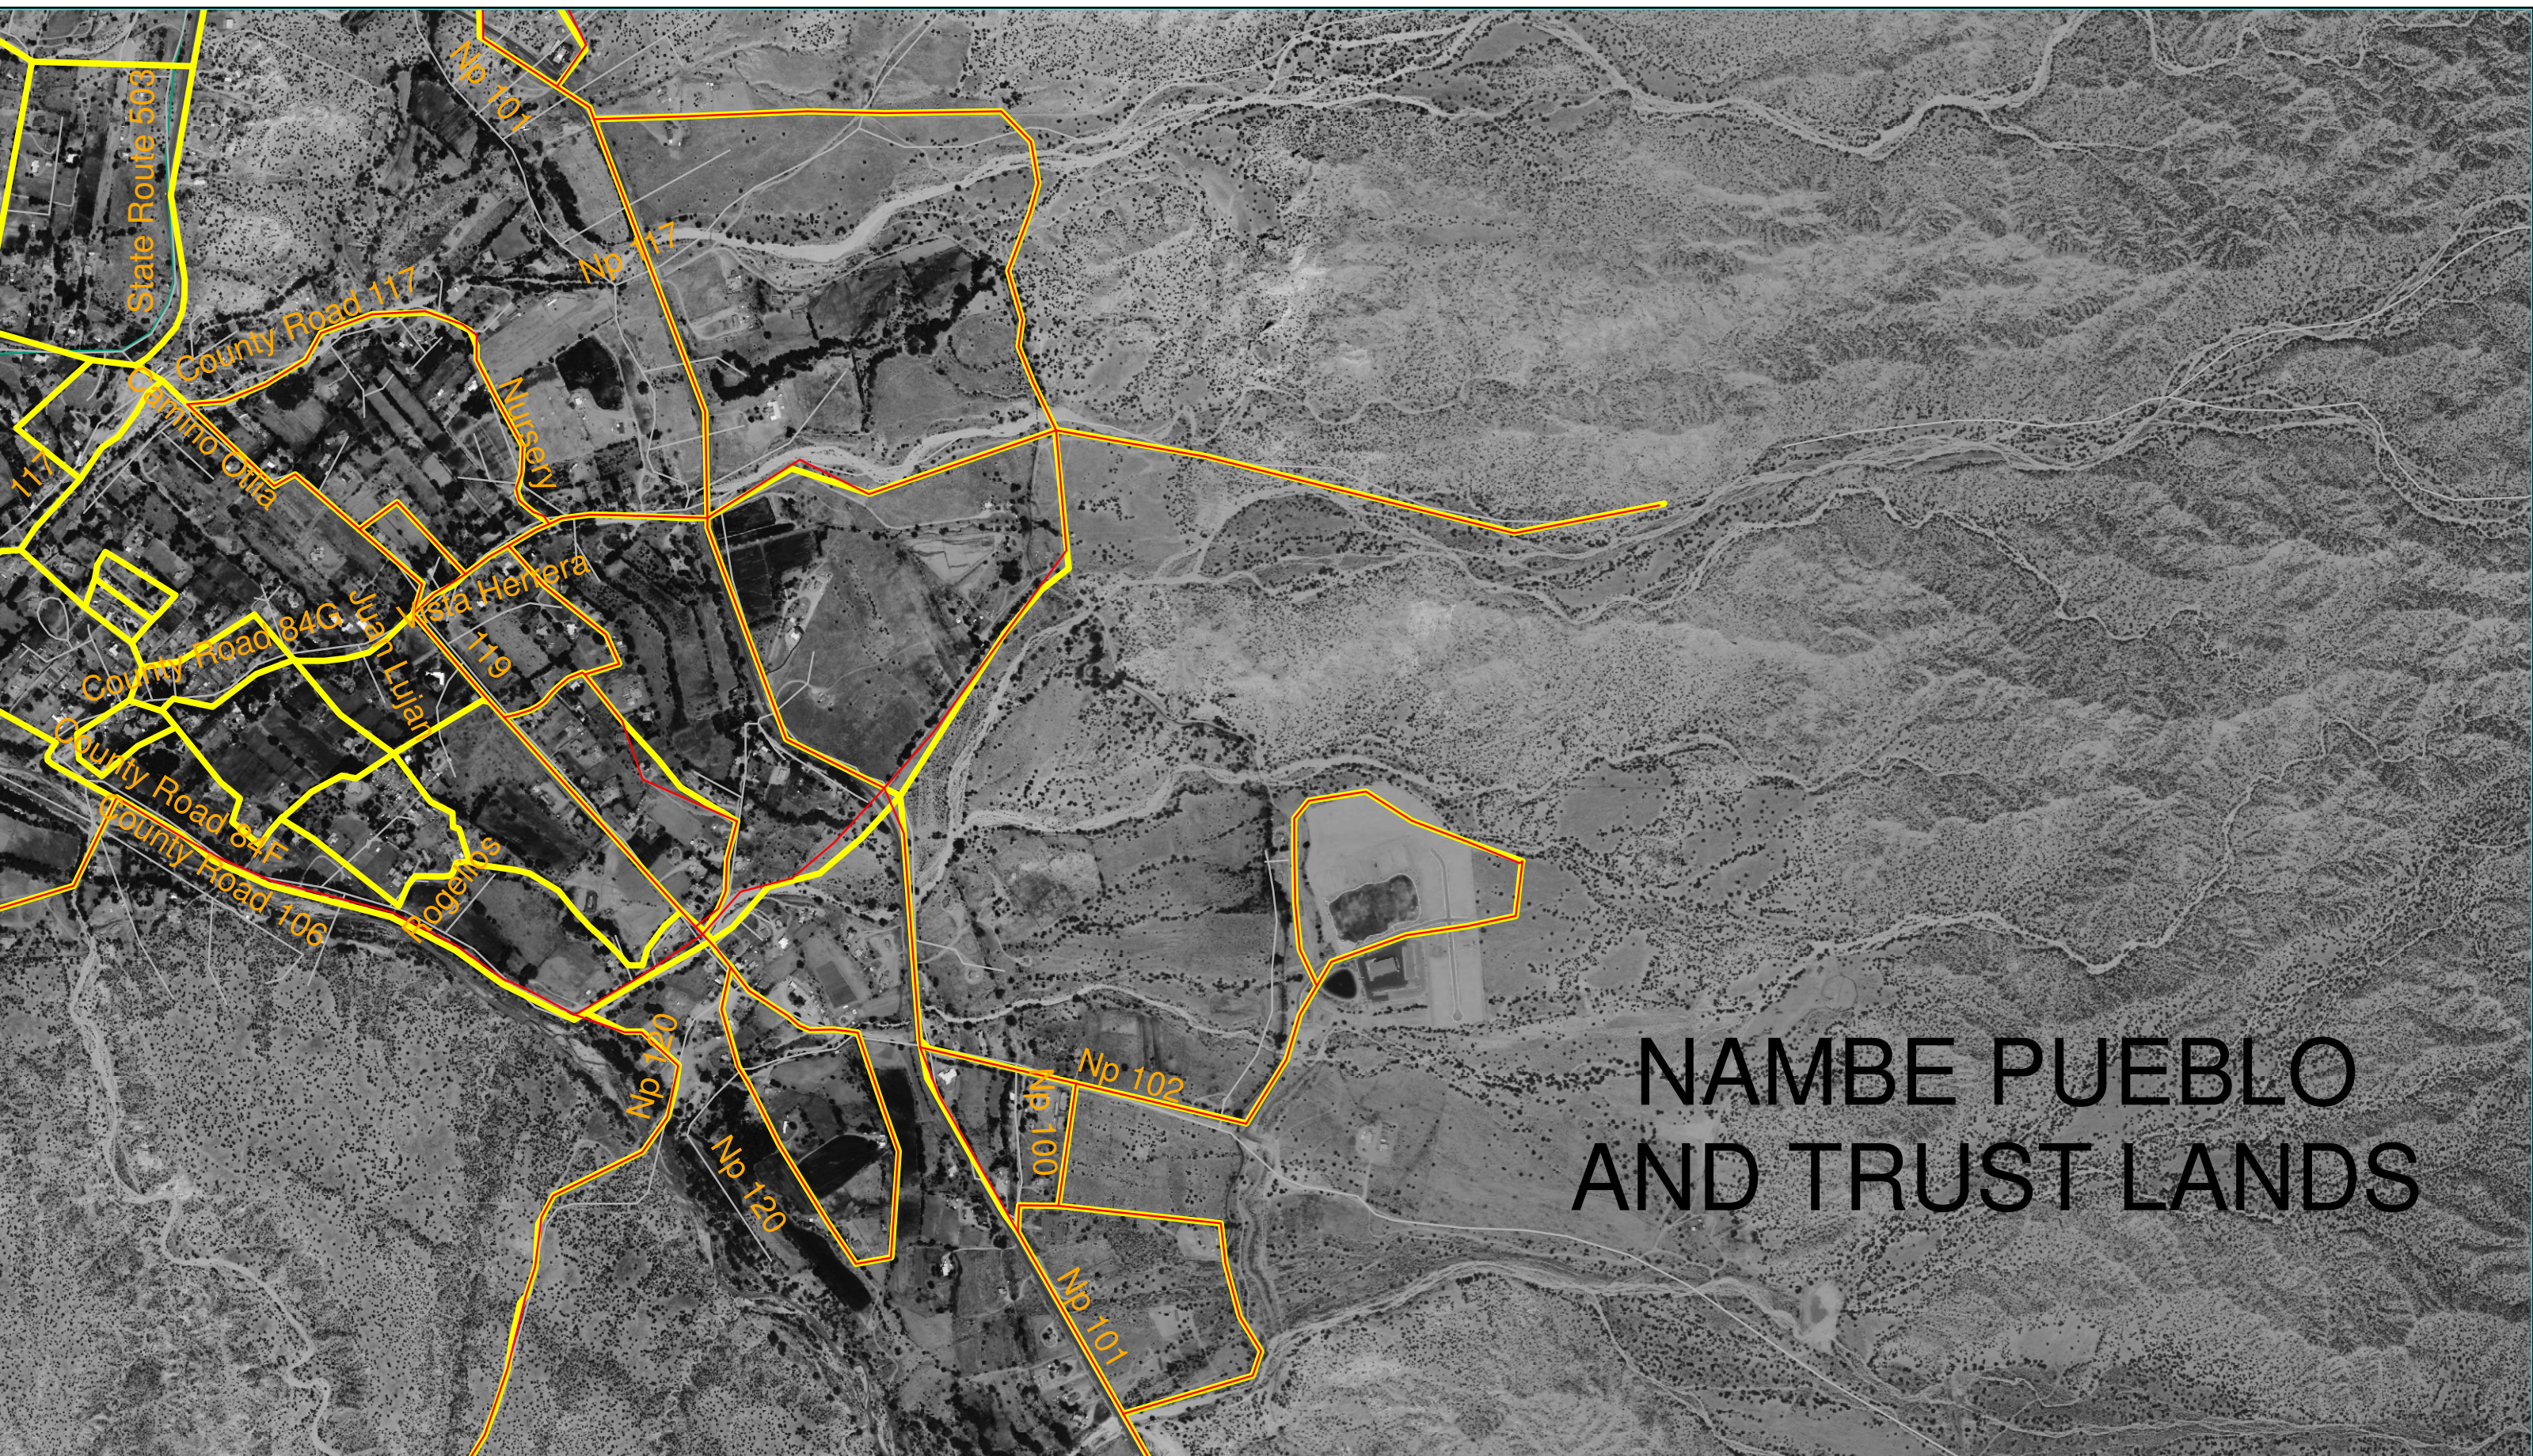

# NAMBE PUEBLO AND TRUST LANDS

### Legend

-  Combined System
-  Indian Only System
-  Pueblo Boundary
-  Roads
-  NM Places

**Aamodt Water Project  
Sheet B4**