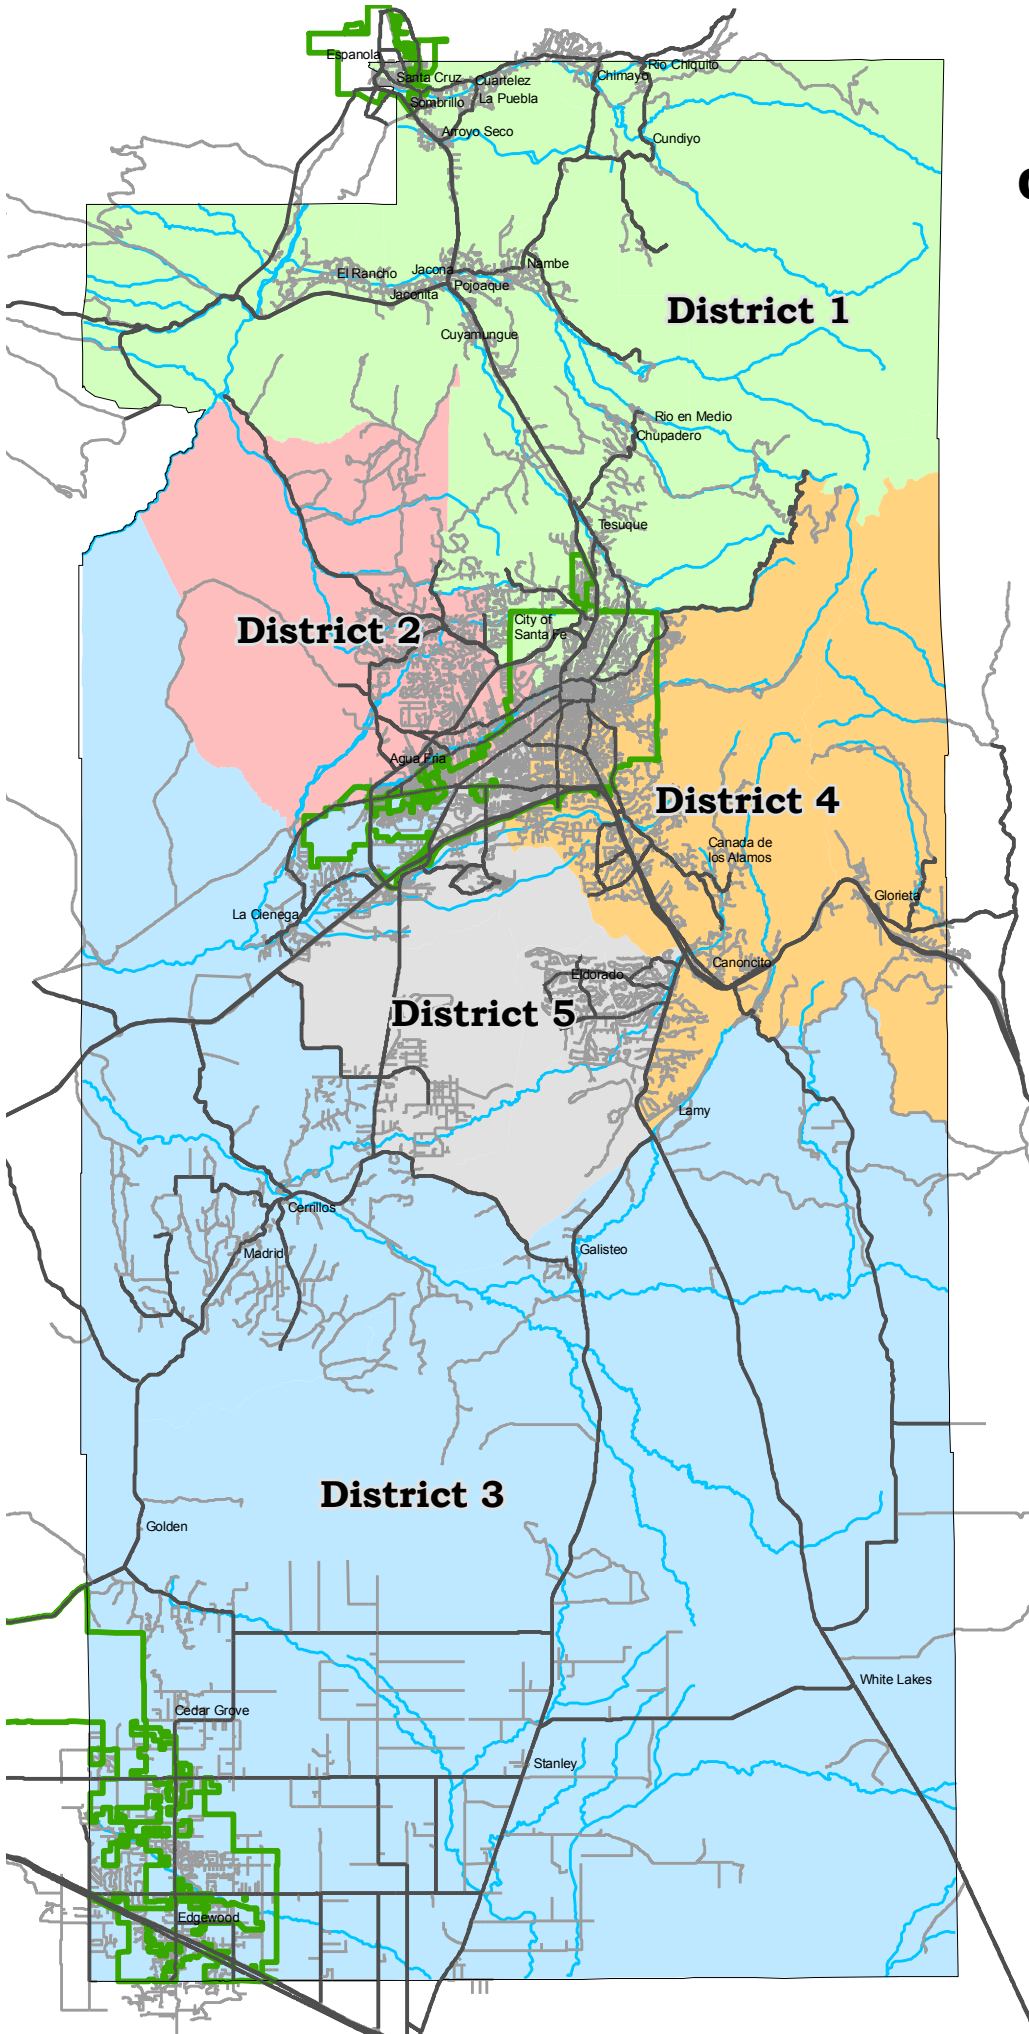

Santa Fe County Commissioner Districts

Legend

- District 1
Daniel "Danny" Mayfield
- District 2
Miguel M. Chavez
- District 3
Robert A. Anaya
- District 4
Kathy Holian
- District 5
Liz Stefanics
- Incorporated Areas
- Major Roads
- Minor Roads
- Major Streams

1:420,000

1 inch approximately 7 miles

North American Vertical Datum 1988

This information is for reference only. Santa Fe County assumes no liability for errors associated with the use of these data. Users are solely responsible for confirming data accuracy.