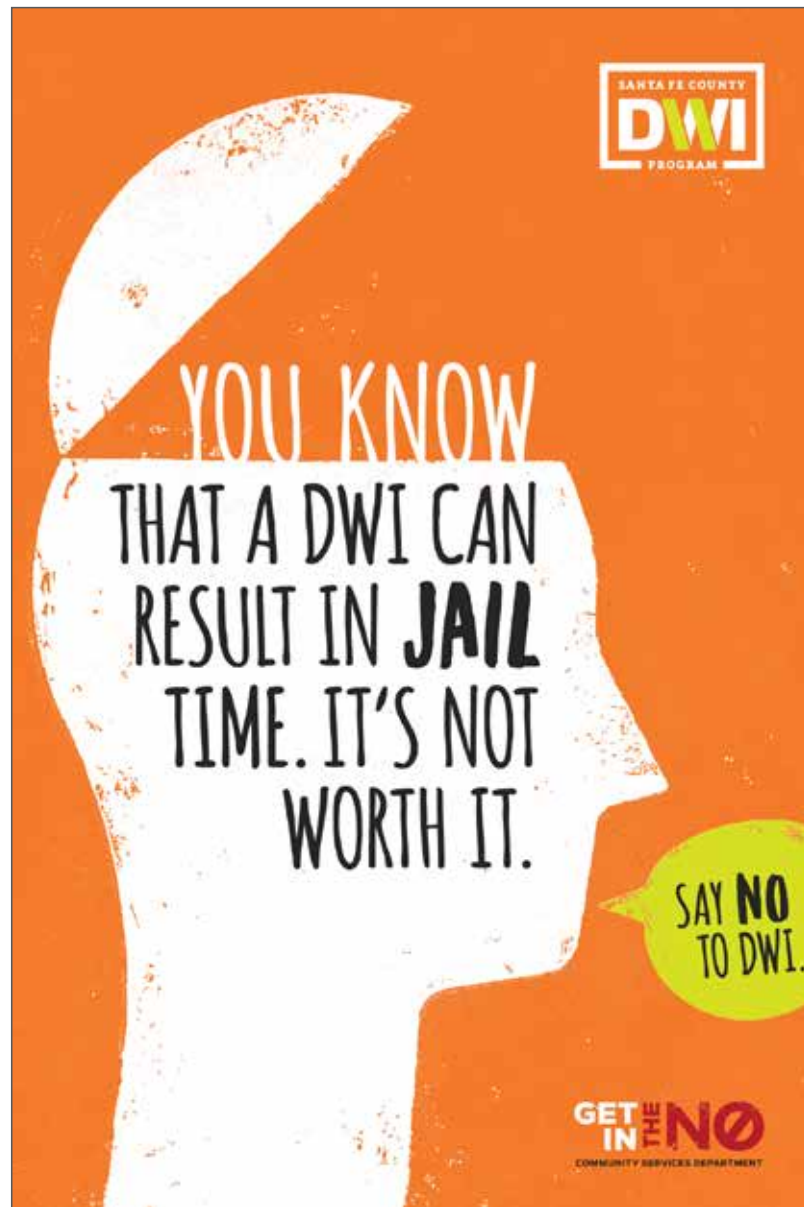

PRINT

- Santa Fe New Mexican
- Run of Newspaper ads - 3c x 10" color
- Craft Wrap full color
- Digital e-newsletters

DIGITAL/VIDEO

- Over-The-Top/
Connected TV:
video ads on television
via national applications
(Hulu, Tubi, Peacock,
PlutoTV, etc.)
- Digital Display:
banner ads appearing
on top websites/
applications

OUT-OF-HOME

- Bus Wrap
- Bathroom/
Indoor signage

YOU KNOW
YOU SHOULDN'T
DRIVE **AFTER**
DRINKING.

SAY NO
TO DWI.

Digital Johnny Boards

Social Media Images

Video

SANTA FE COUNTY
DWI
PROGRAM