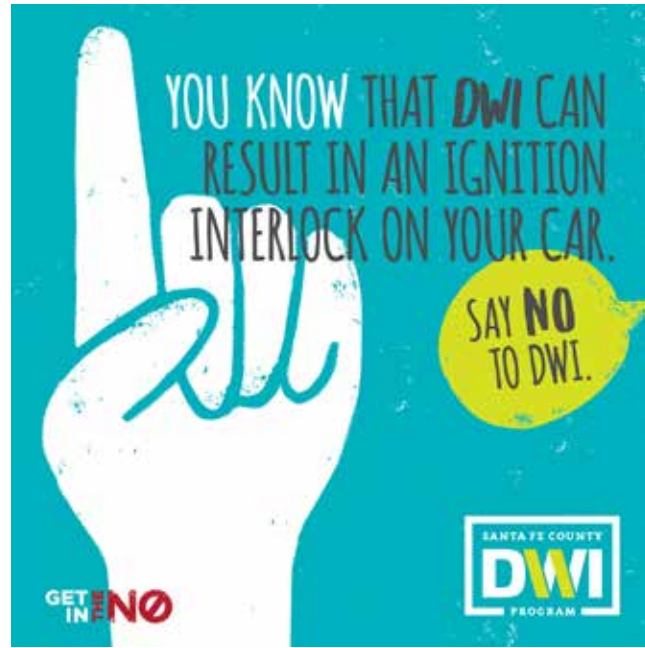

OUT-OF-HOME

- Bus Wrap
- Bathroom/
Indoor signage

YOU KNOW
YOU SHOULDN'T
DRIVE **AFTER**
DRINKING.

SAY NO
TO DWI.

Digital Johnny Boards

Social Media Images

Video

SANTA FE COUNTY
DWI
PROGRAM

YOU KNOW
THAT GETTING
ARRESTED FOR
DRINKING & DRIVING
DOESN'T MAKE FOR
HAPPY HOLIDAYS.

SAY NO
TO DWI.

GET IN THE NO
COMMUNITY SERVICES DEPARTMENT

SANTA FE COUNTY
DWI
PROGRAM

YOU KNOW
CELEBRATING THE
BIG GAME WON'T
BE **SUPER** IF YOU
GET ARRESTED
FOR A DWI.