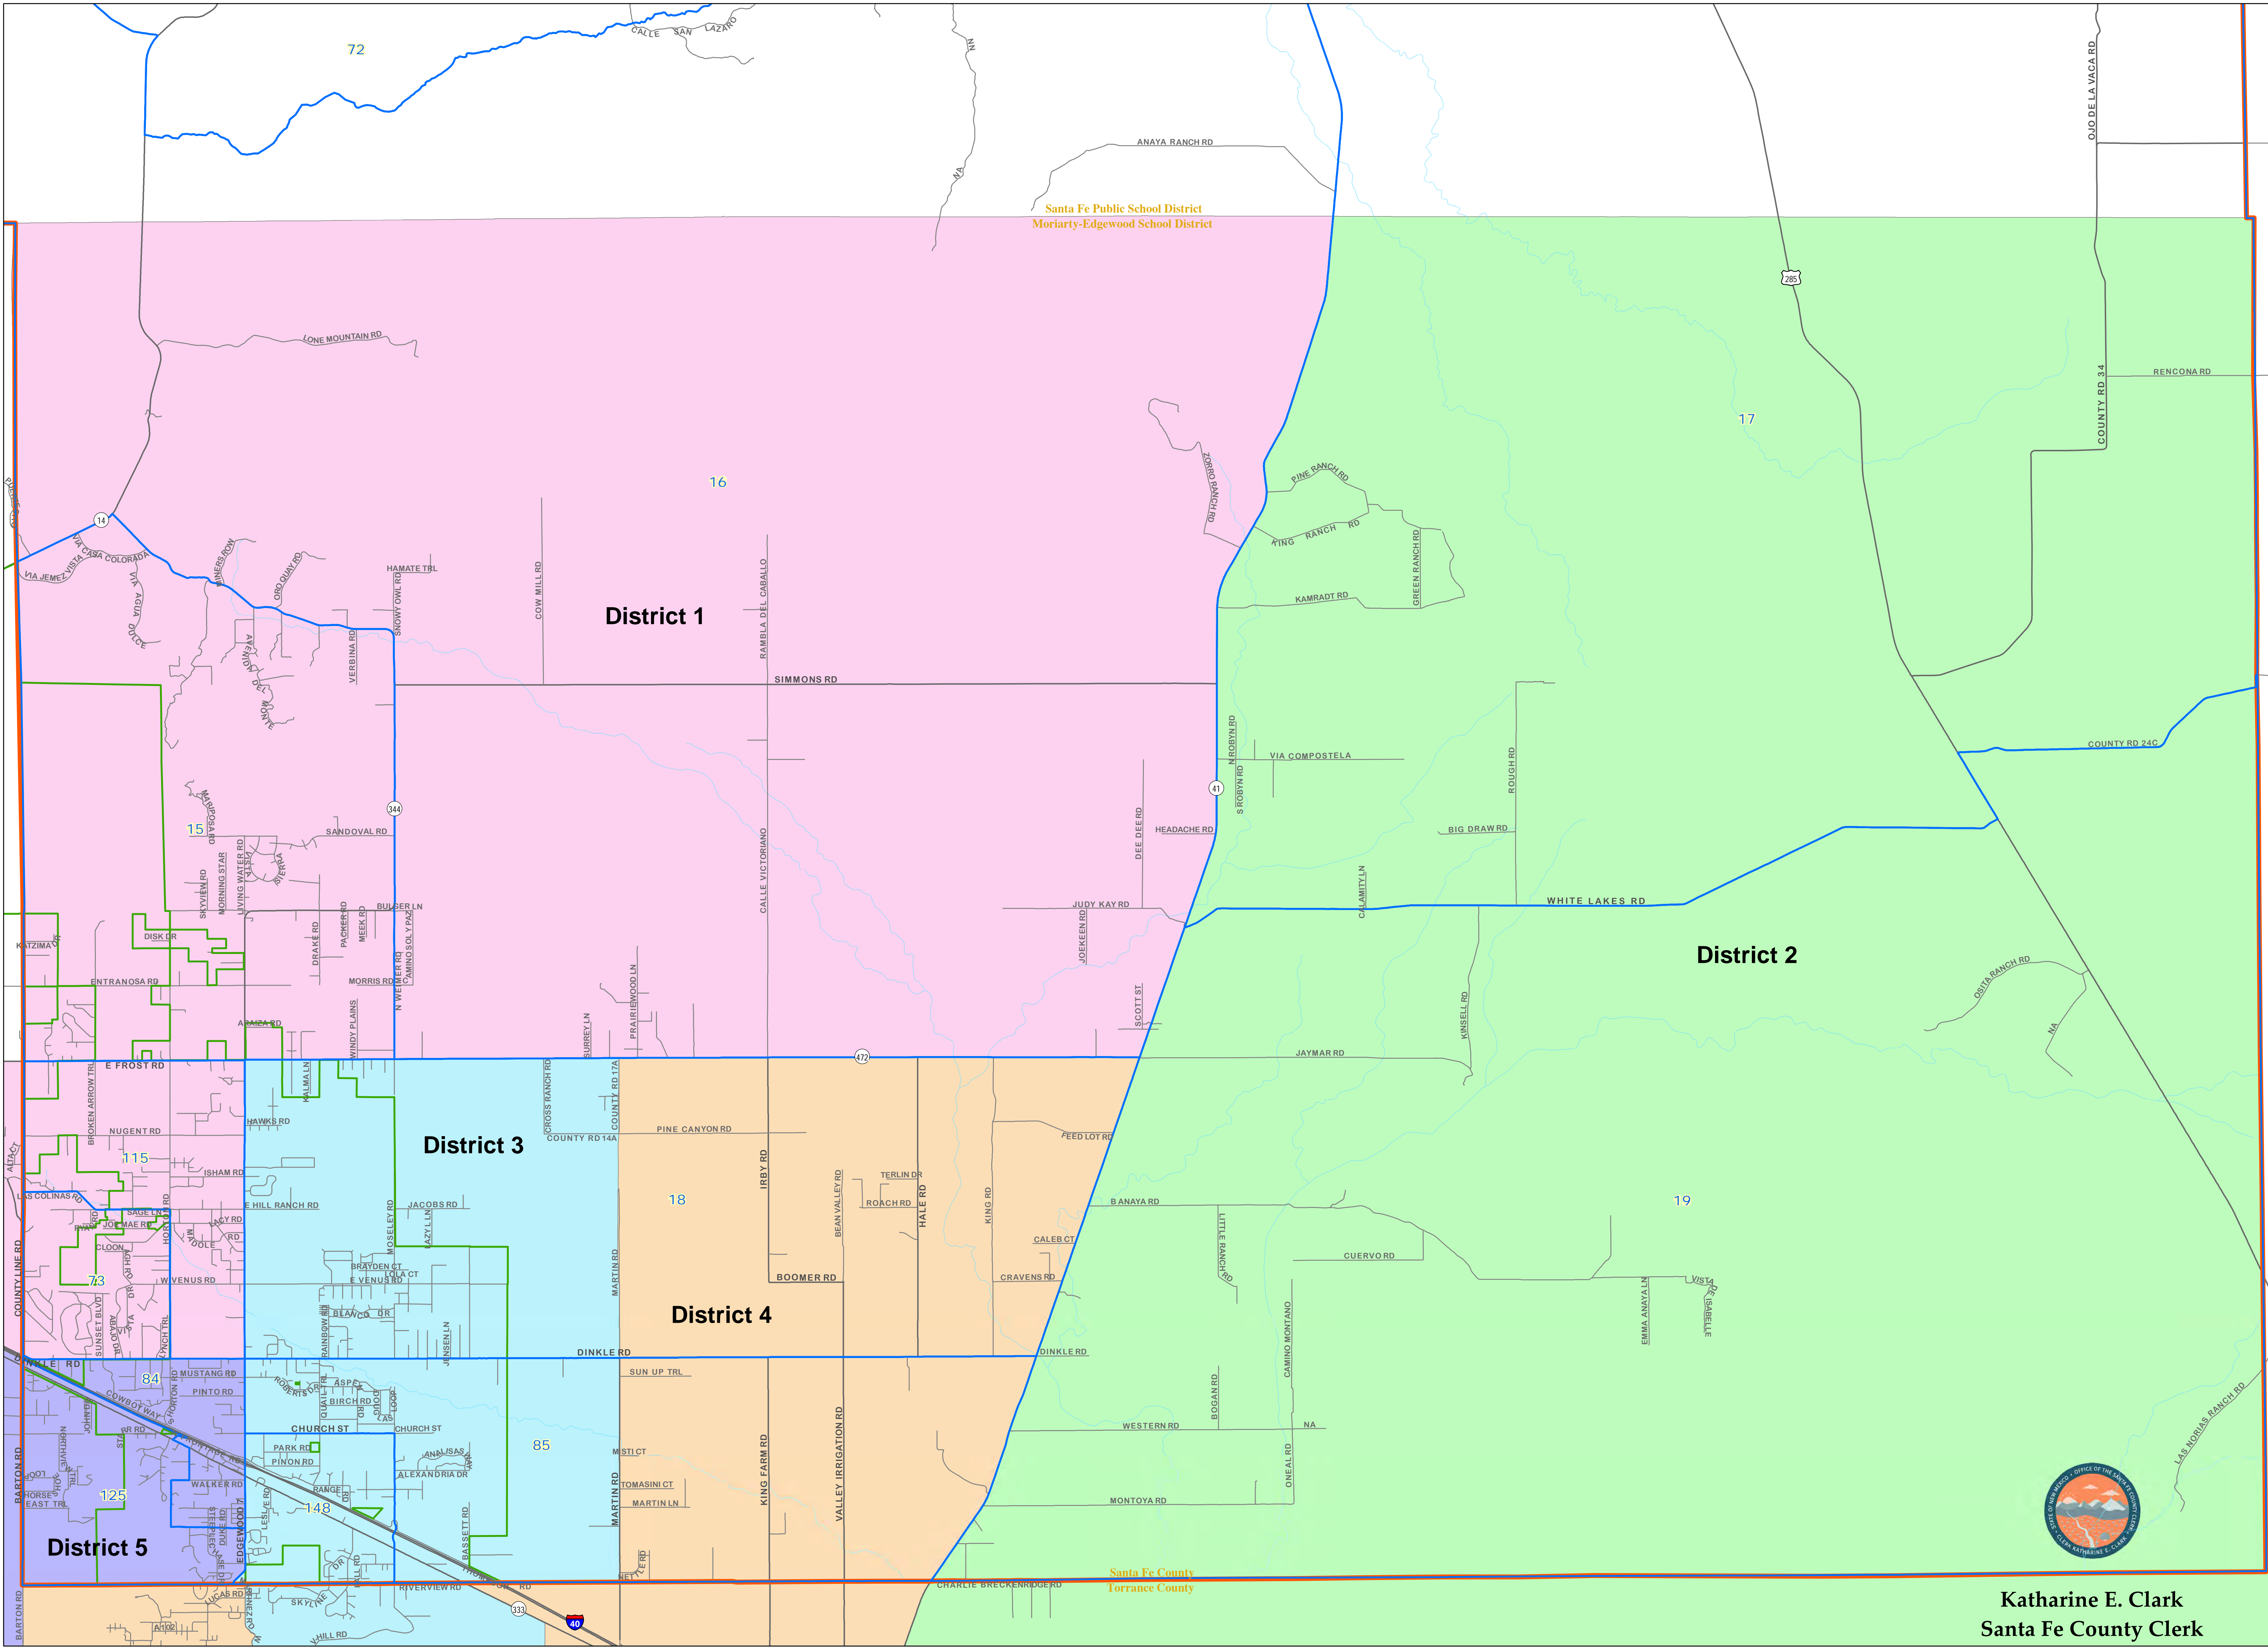

Moriarty-Edgewood School Board Districts

- Legend**
- District 1
 - District 2
 - District 3
 - District 4
 - District 5
 - Precinct Boundaries 2020
 - County Boundary
 - Incorporated Areas
 - Major Roads
 - Minor Roads
 - Railroads
 - Major Streams

This information is for reference only. Santa Fe County assumes no liability for errors associated with the use of these data. Users are solely responsible for confirming data accuracy.

August 23, 2021

Santa Fe Public School District
Moriarty-Edgewood School District

Santa Fe County
Torrance County

Katharine E. Clark
Santa Fe County Clerk