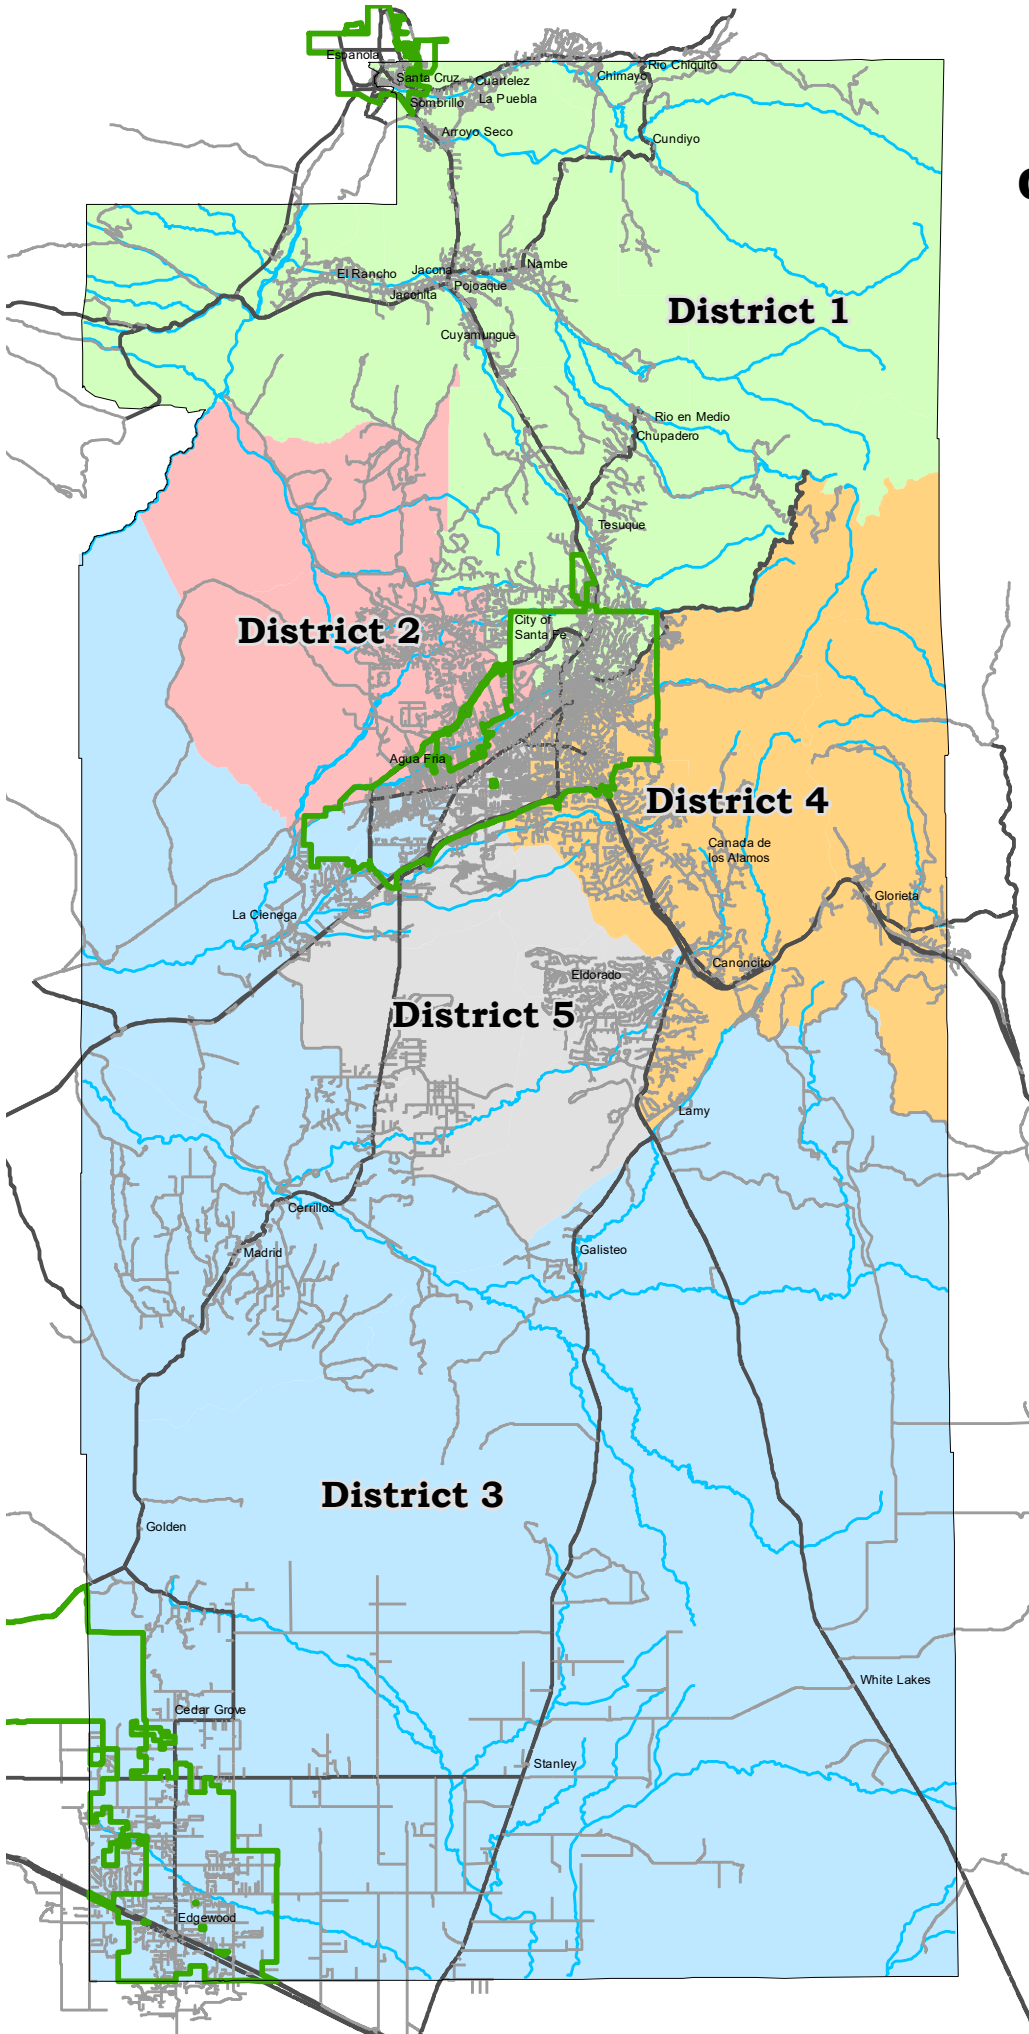

Santa Fe County Commissioner Districts

Legend

- District 1
Henry P. Roybal
- District 2
Anna Hansen
- District 3
Rudy N. Garcia
- District 4
Anna T. Hamilton
- District 5
Hank Hughes
- Incorporated Areas
- Major Roads
- Minor Roads
- Major Streams

1:420,000

1 inch approximately 7 miles

North American Datum 1983

This information is for reference only.
Santa Fe County assumes no liability for
errors associated with the use of these data.
Users are solely responsible for
confirming data accuracy.