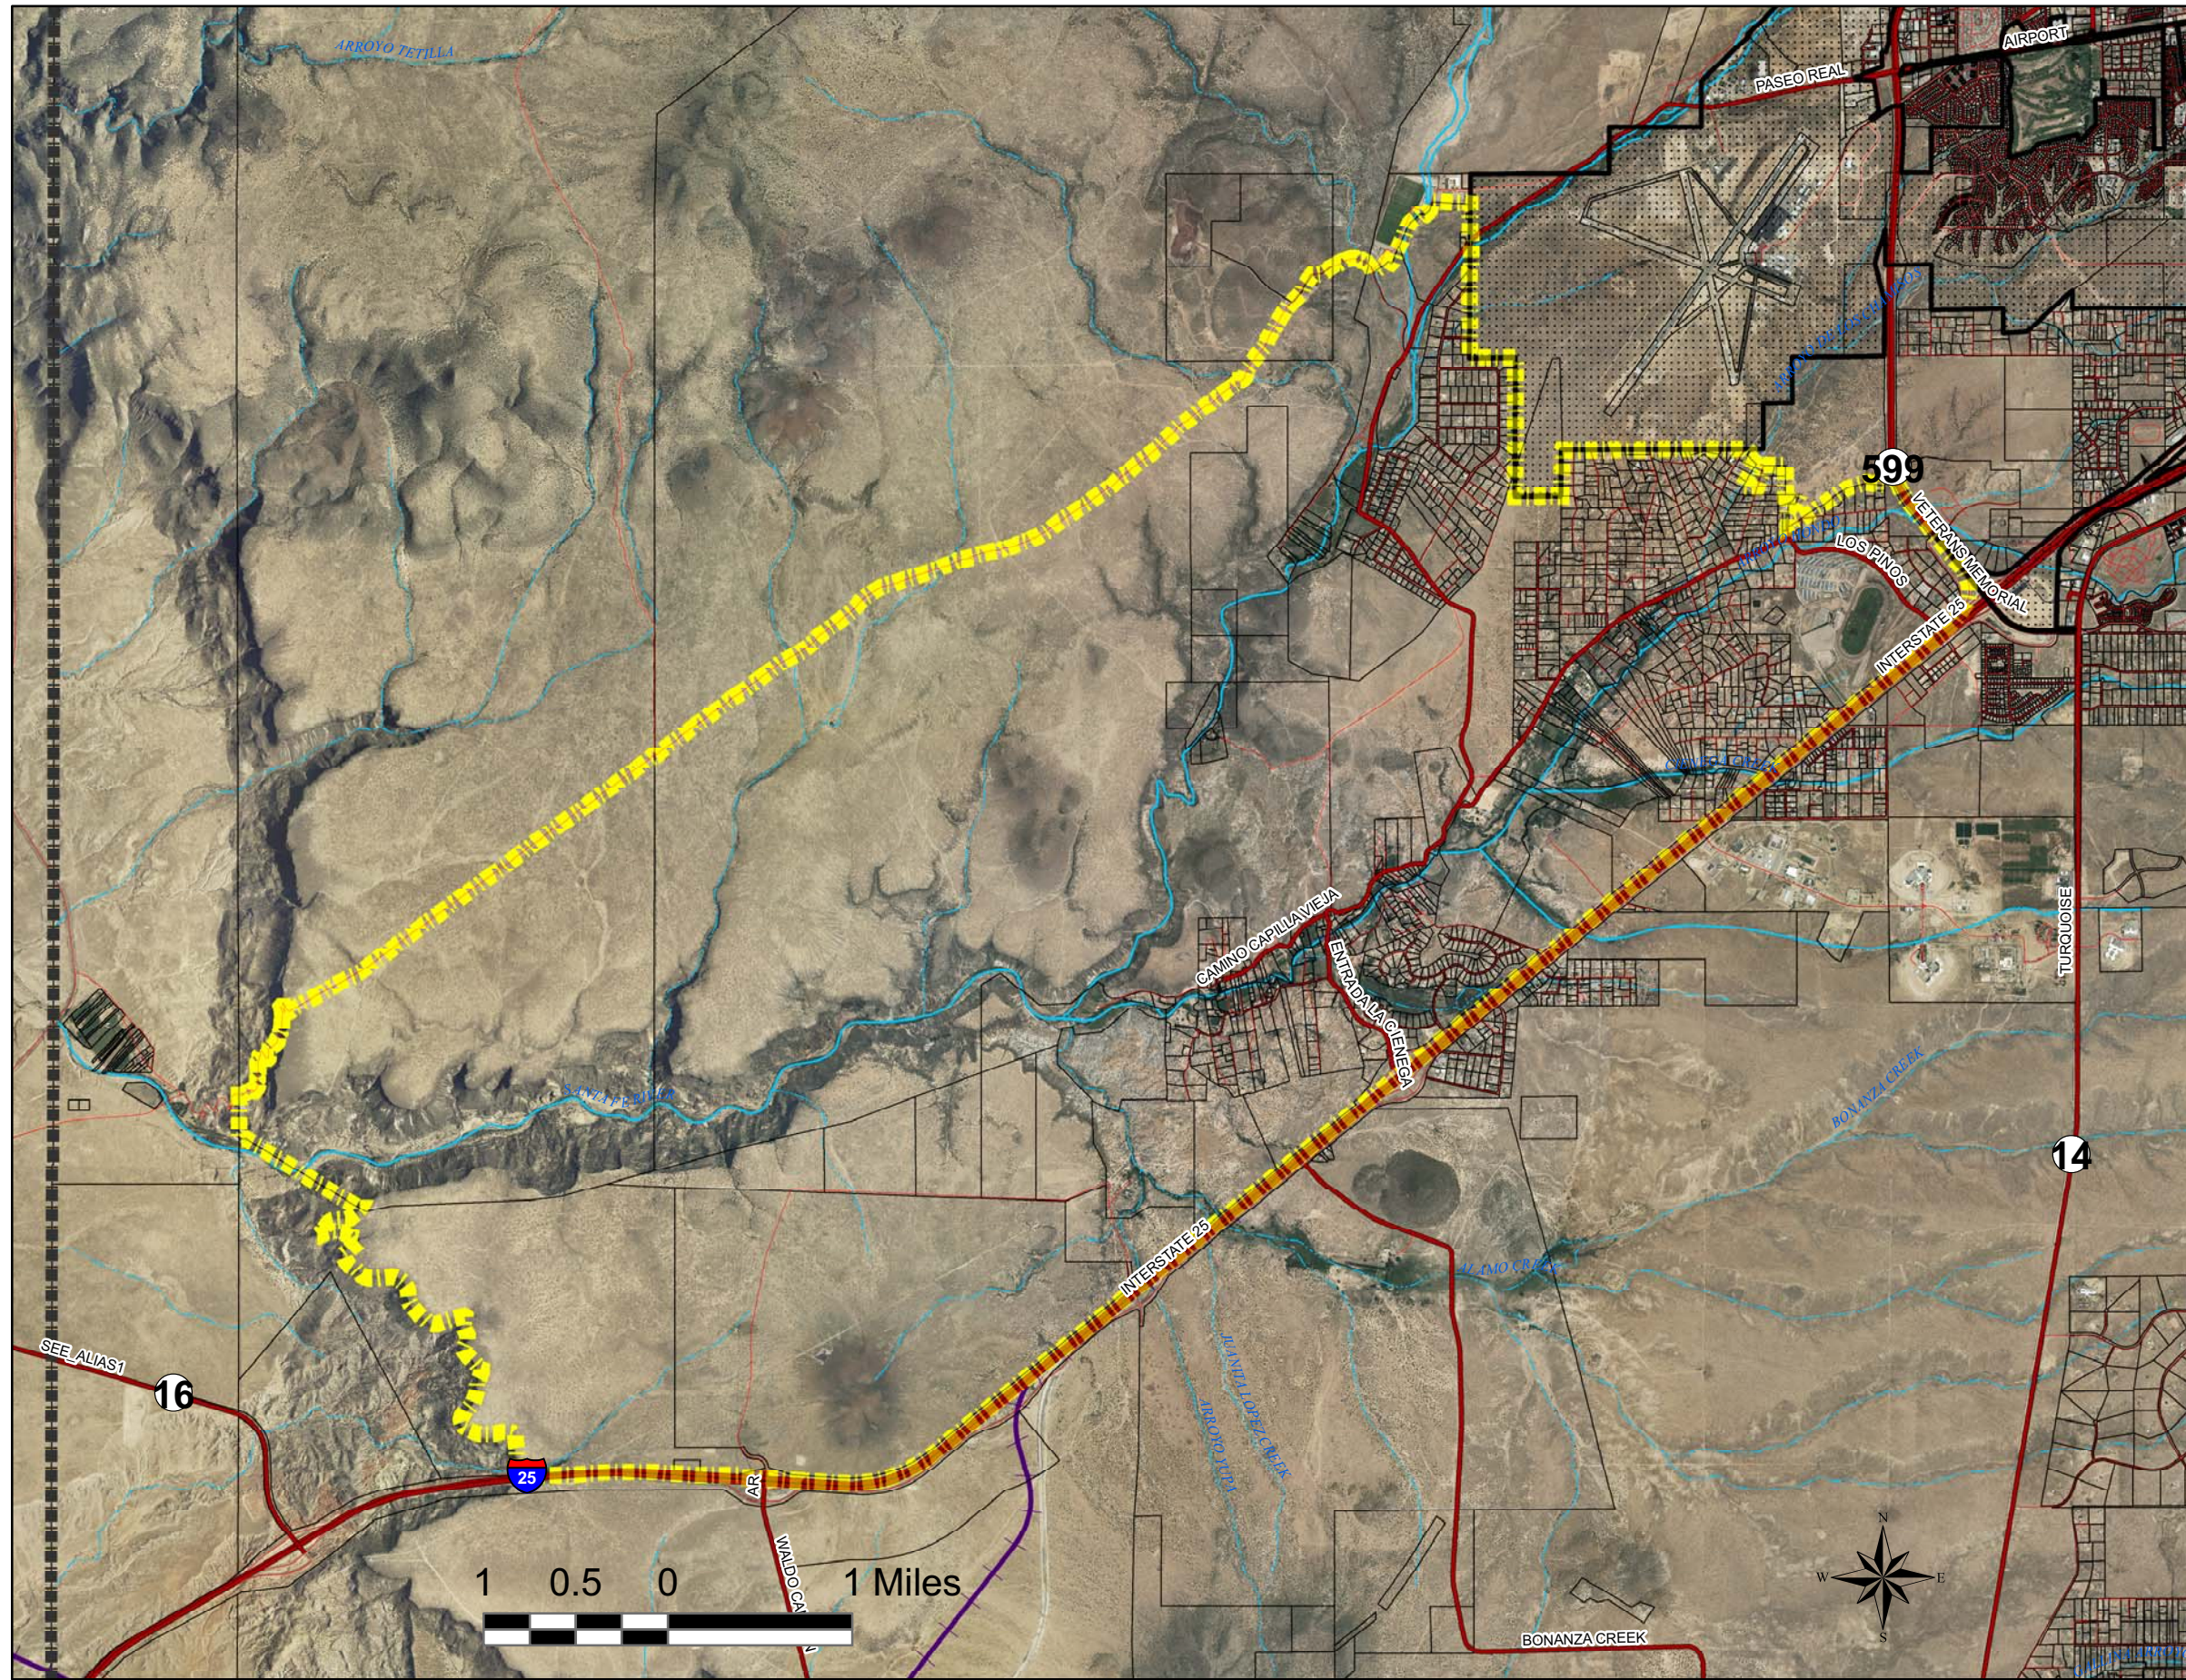

Santa Fe County La Cienega/La Cieneguilla Community Planning Area

Legend

-  Santa Fe County
-  Municipality
-  La Cienega/La Cieneguilla Community Planning Area
-  Parcels
- Roads**
 -  Minor Roads
 -  Major Roads
- Railrunner Alignment**
 - 
 -  Railroad Lines
 -  Major Streams and Arroyos
 -  Streams and Arroyos

Sept. 28, 2011
la_cienega_planning_area_9_28_11.mxd

This information is for reference only.
Santa Fe County assumes no liability for
errors associated with the use of these data.
Users are solely responsible for confirming
data accuracy when necessary.

Santa Fe County
Growth Management
Department
Planning Division