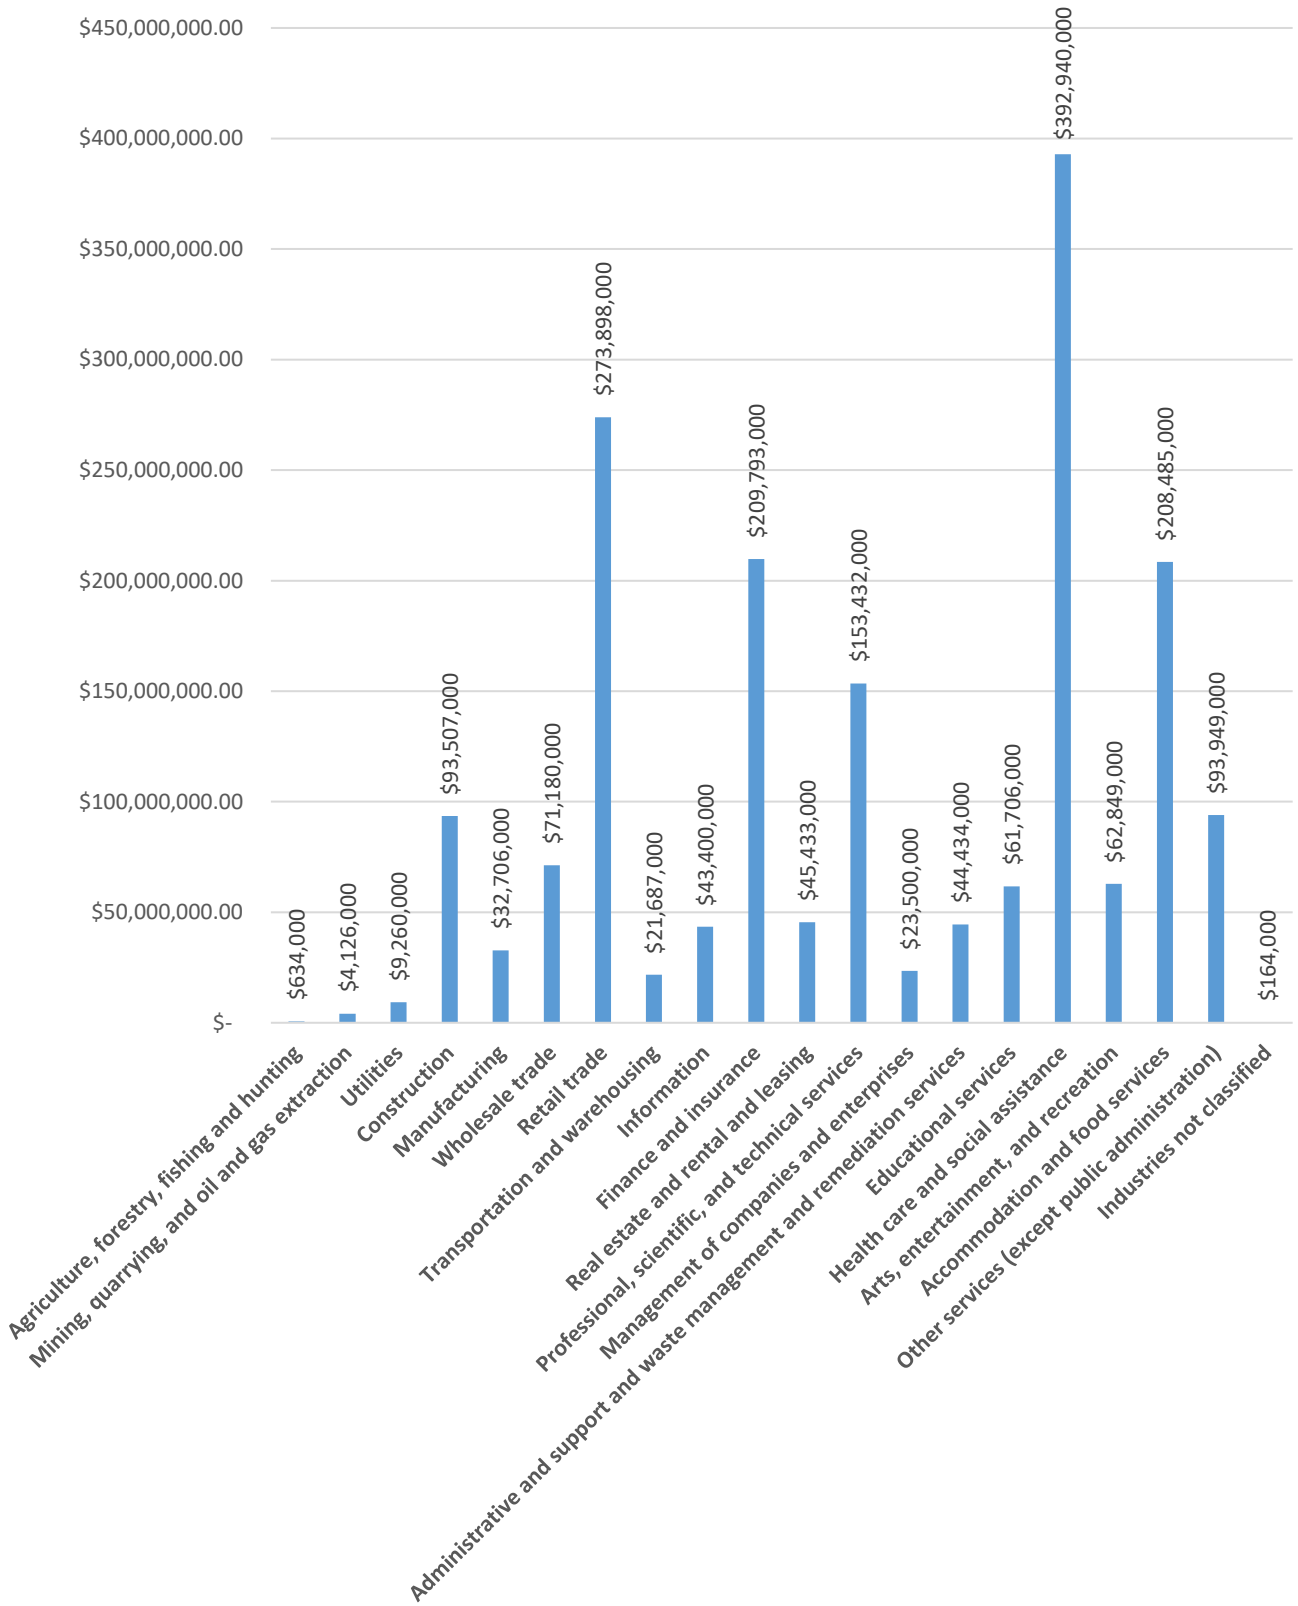

Santa Fe County 2016 Annual Payroll by Sector

All data from U.S. Census Bureau, 2016 County Business Patterns

Santa Fe County 2017 Estimates of Total Employment by Occupation

- Management, business, science, and arts occupations
- Service occupations
- Sales and office occupations
- Natural resources, construction, and maintenance occupations
- Production, transportation, and material moving occupations

All Data from 2013-2017 American Community Survey 5-Year Estimates