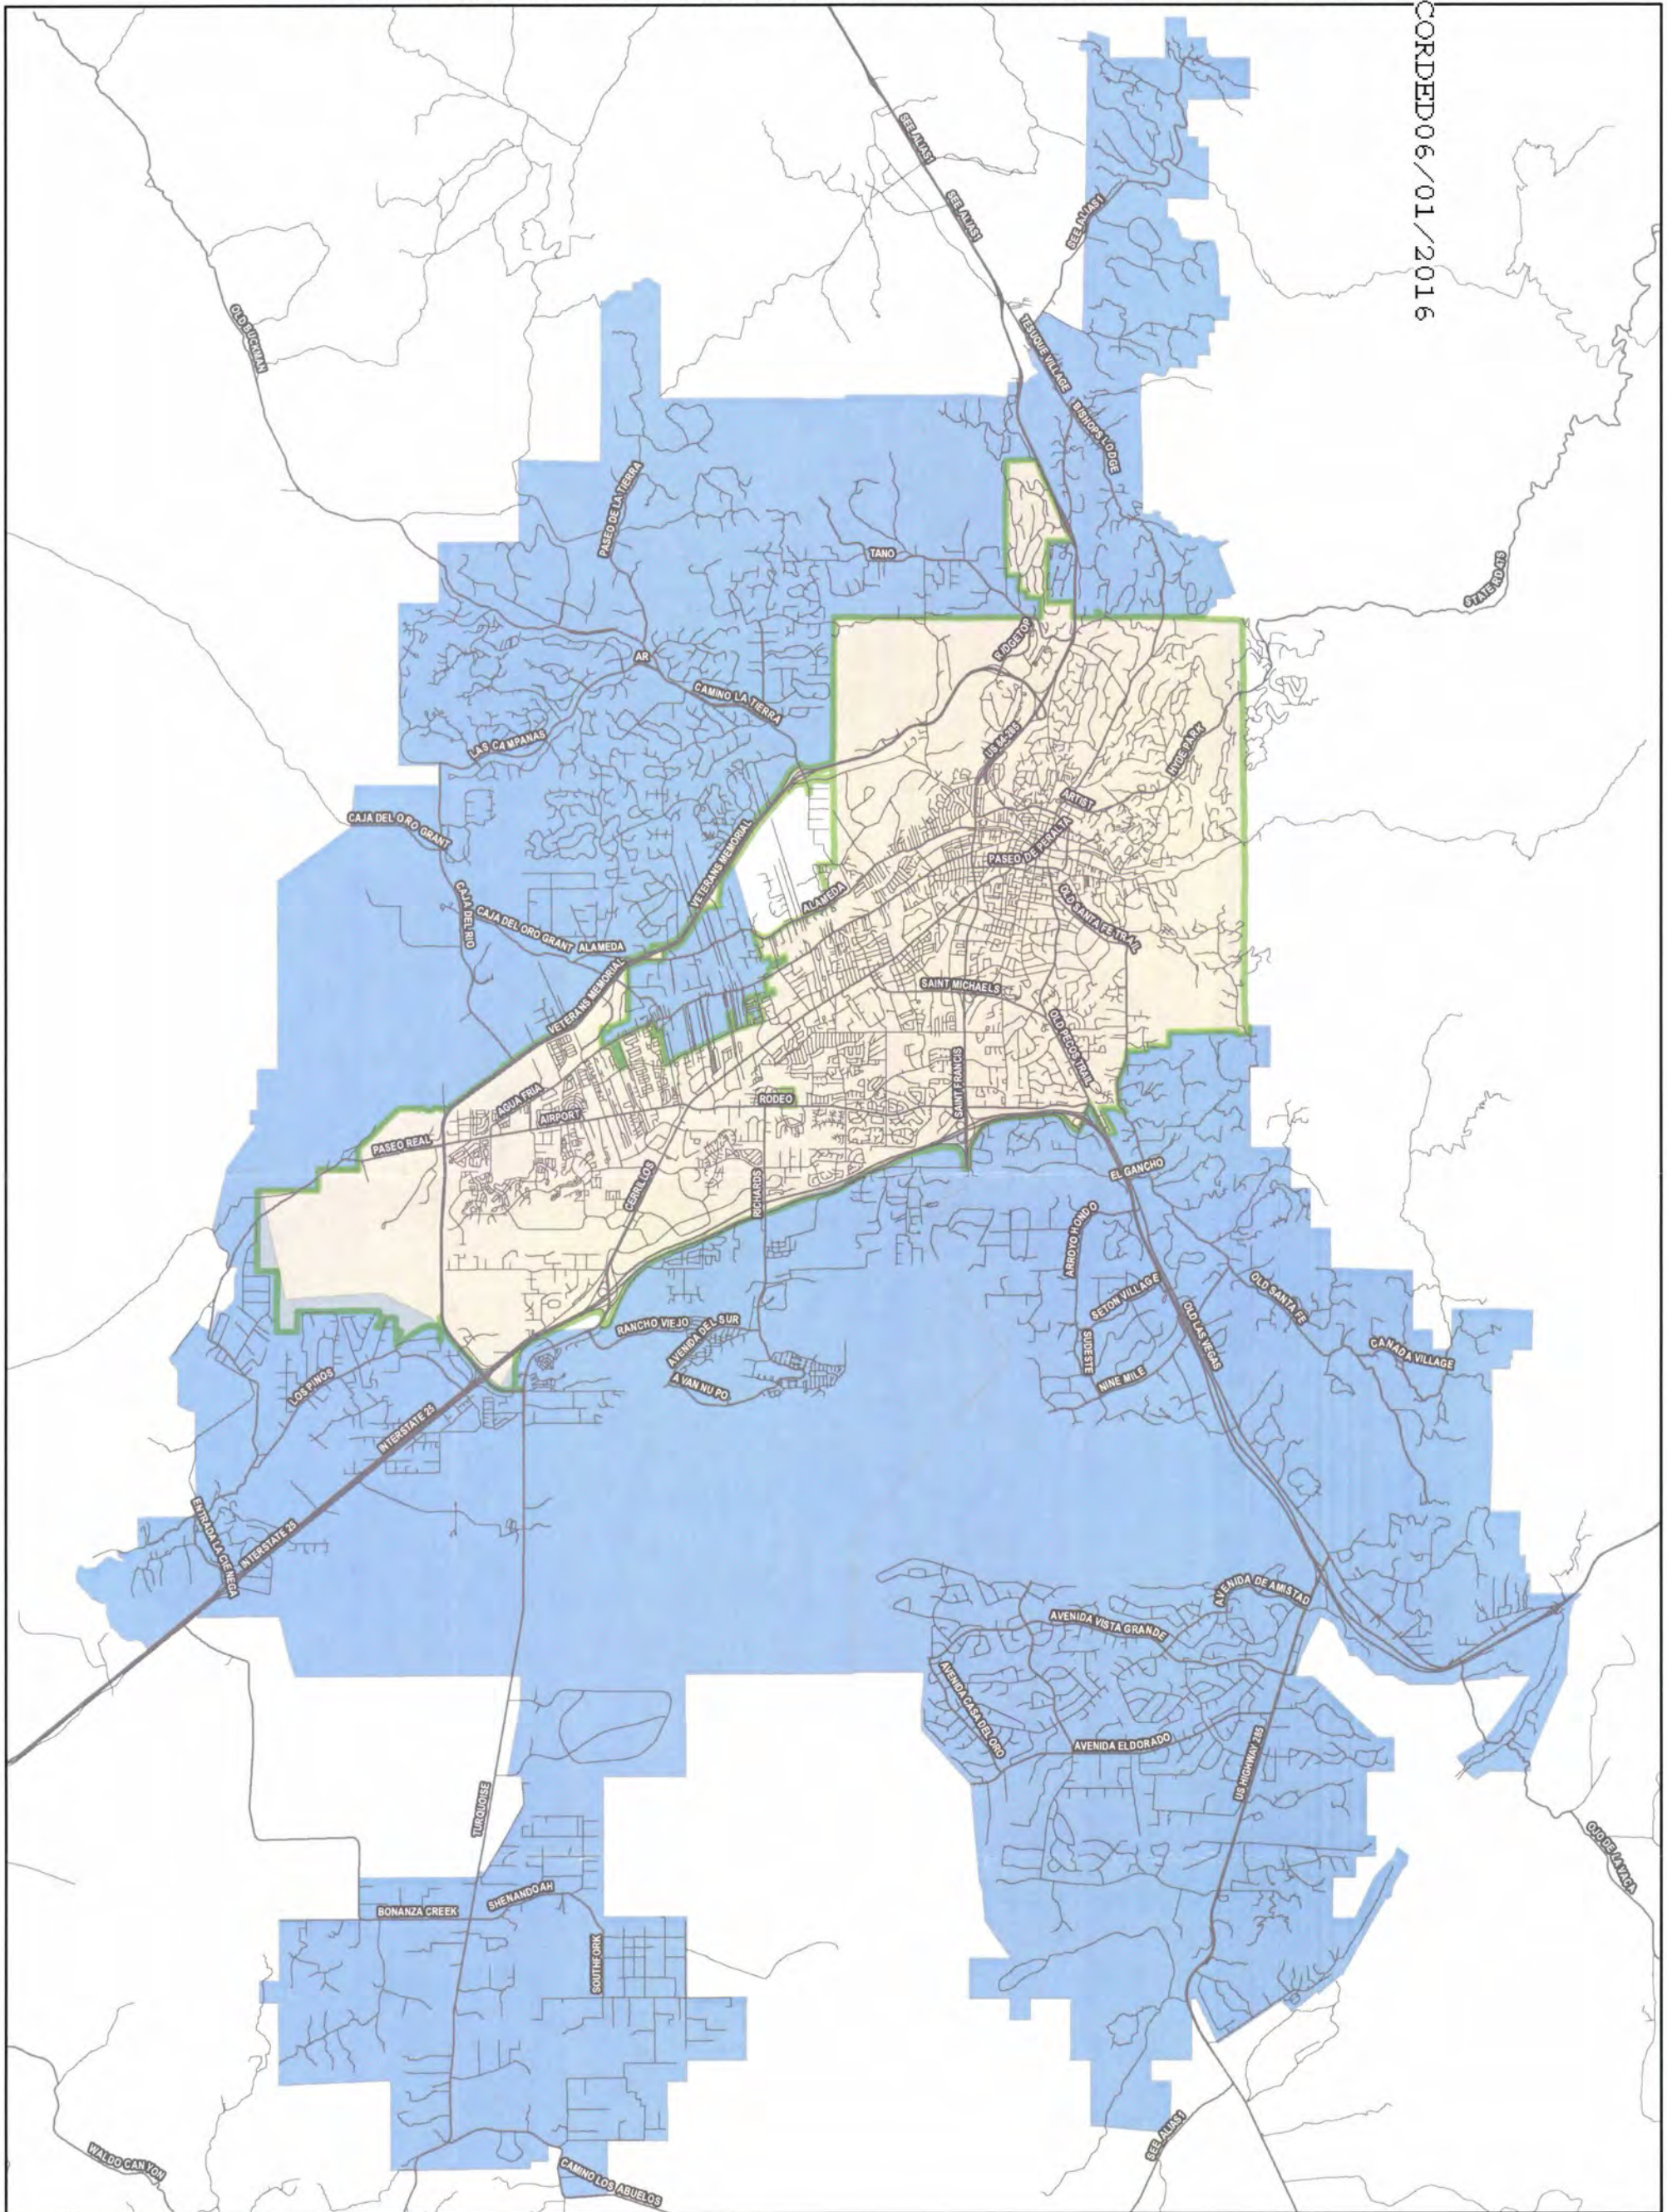

# Exhibit A: Solid Waste Collection District

SFC RECORDED 06/01/2016

## Legend

- Major Roads
- Minor Roads
- Incorporated Areas
- Solid Waste Collection District

This information is for reference only.  
 Santa Fe County assumes no liability for  
 errors associated with the use of these data.  
 User are solely responsible for  
 confirming data accuracy.

1:125,000

1 inch = 10,416.666667 feet

February 4, 2016