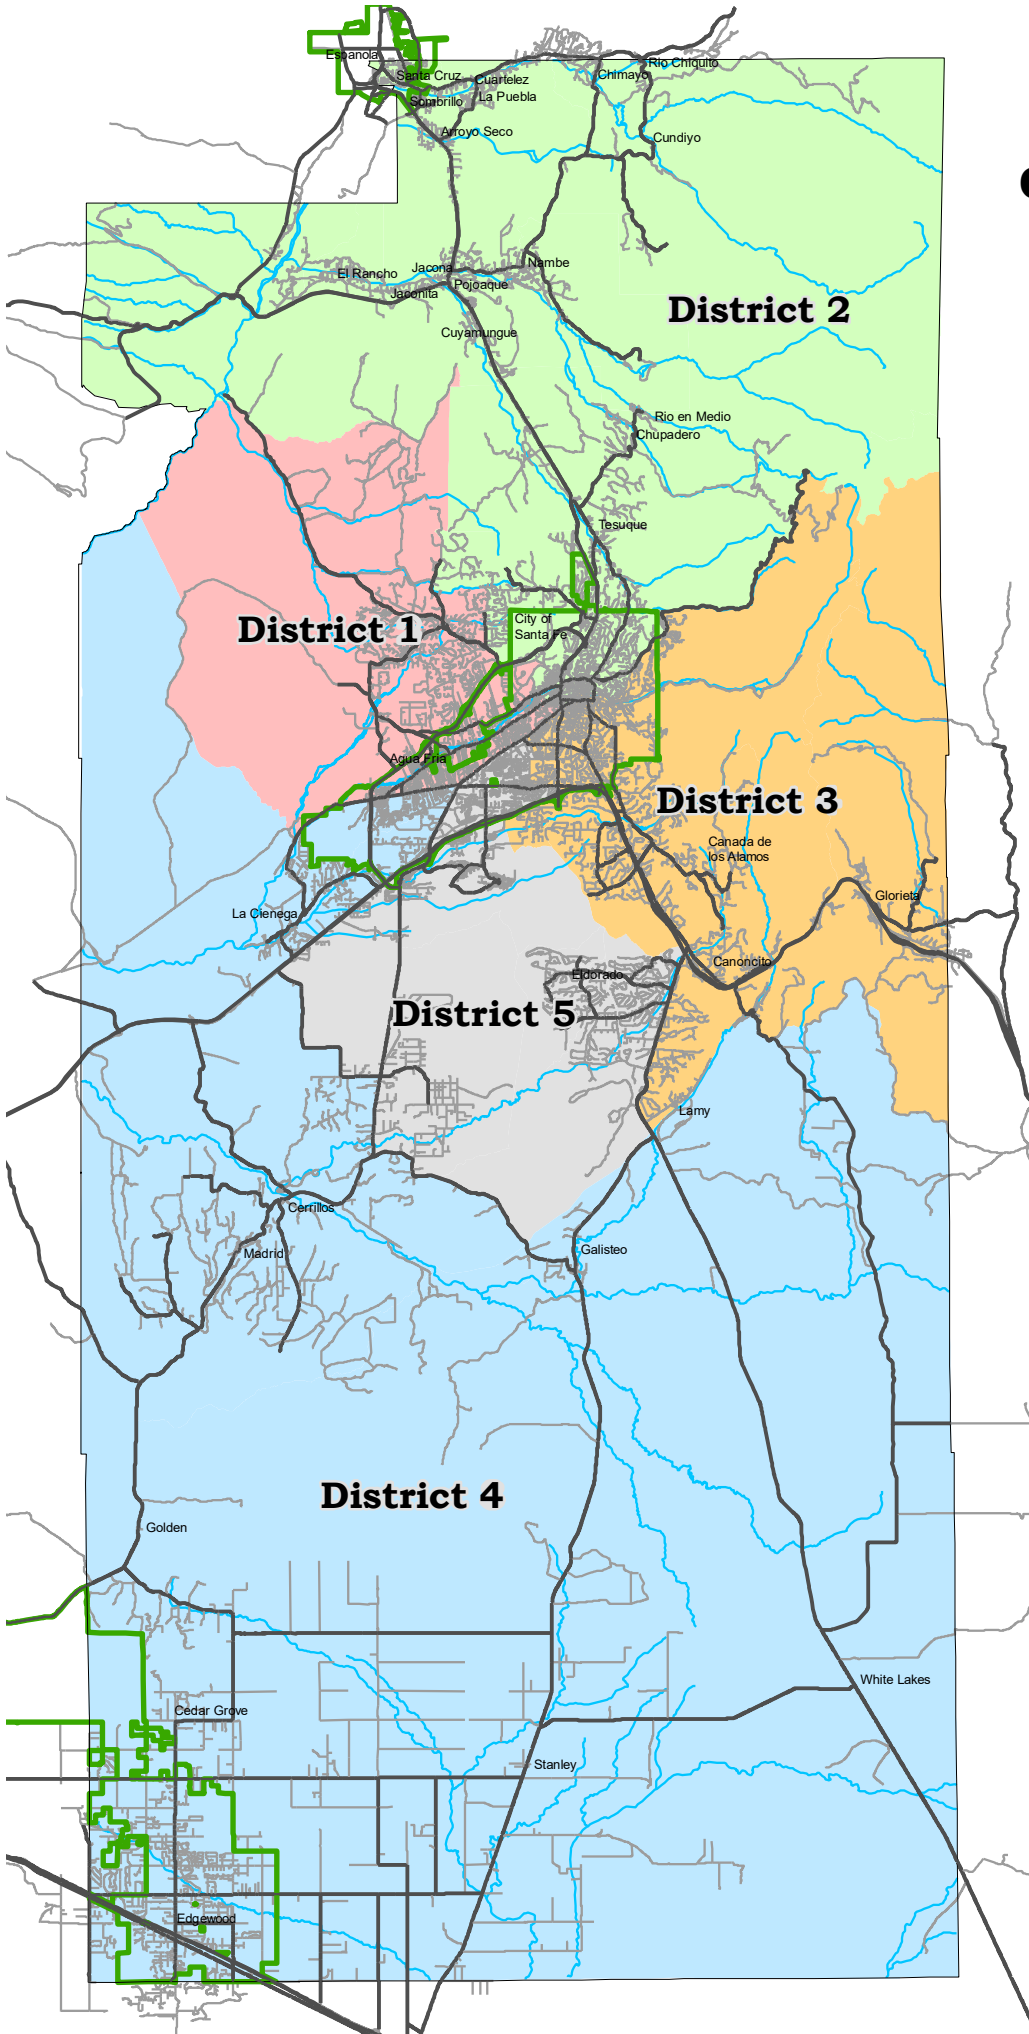

Santa Fe County Commissioner Districts

Legend

- District 2
Henry P. Roybal
- District 1
Anna Hansen
- District 4
Rudy N. Garcia
- District 3
Anna T. Hamilton
- District 5
Ed Moreno
- Incorporated Areas
- Major Roads
- Minor Roads
- Major Streams

1:420,000

1 inch approximately 7 miles

North American Datum 1983

This information is for reference only.
Santa Fe County assumes no liability for
errors associated with the use of these data.
Users are solely responsible for
confirming data accuracy.