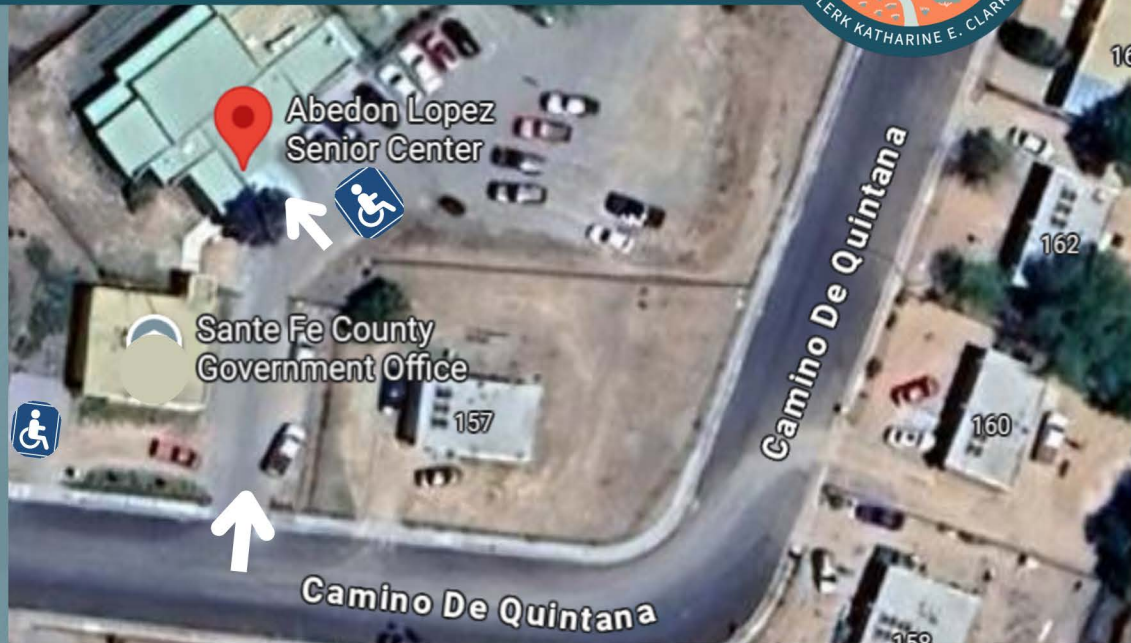

Santa Fe Clerk's Office

Katharine E. Clark | County Clerk

VOTING SITE GUIDE

ABEDON LOPEZ COMM. CENTER

155A Camino De Quintana, Santa Cruz, NM 87567

ABOUT THE PROPERTY

ADA Parking on East side of Building
Parking Lot is North from Camino de Quintana
Enter on South side of Building