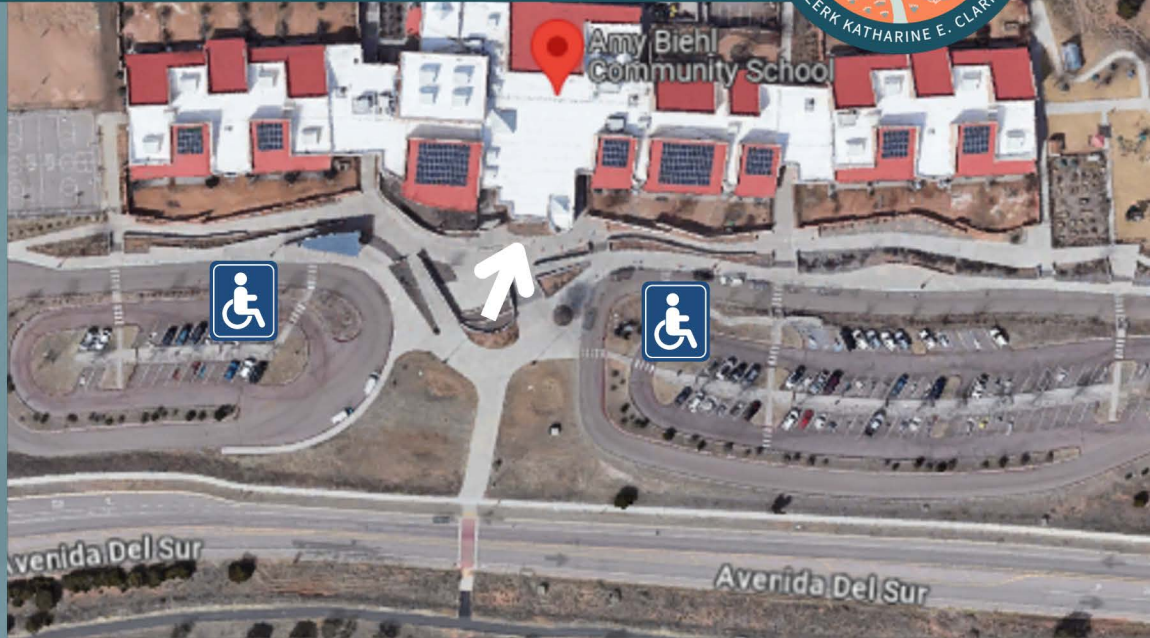

Santa Fe Clerk's Office

Katharine E. Clark | County Clerk

VOTING SITE GUIDE

AMY BIEHL COMM. SCHOOL

310 Avenida Del Sur, Santa Fe, NM 87508

ABOUT THE PROPERTY

ADA Parking on South side of Building
Parking Lot is North from Ave. del Sur
Enter on South side of Building