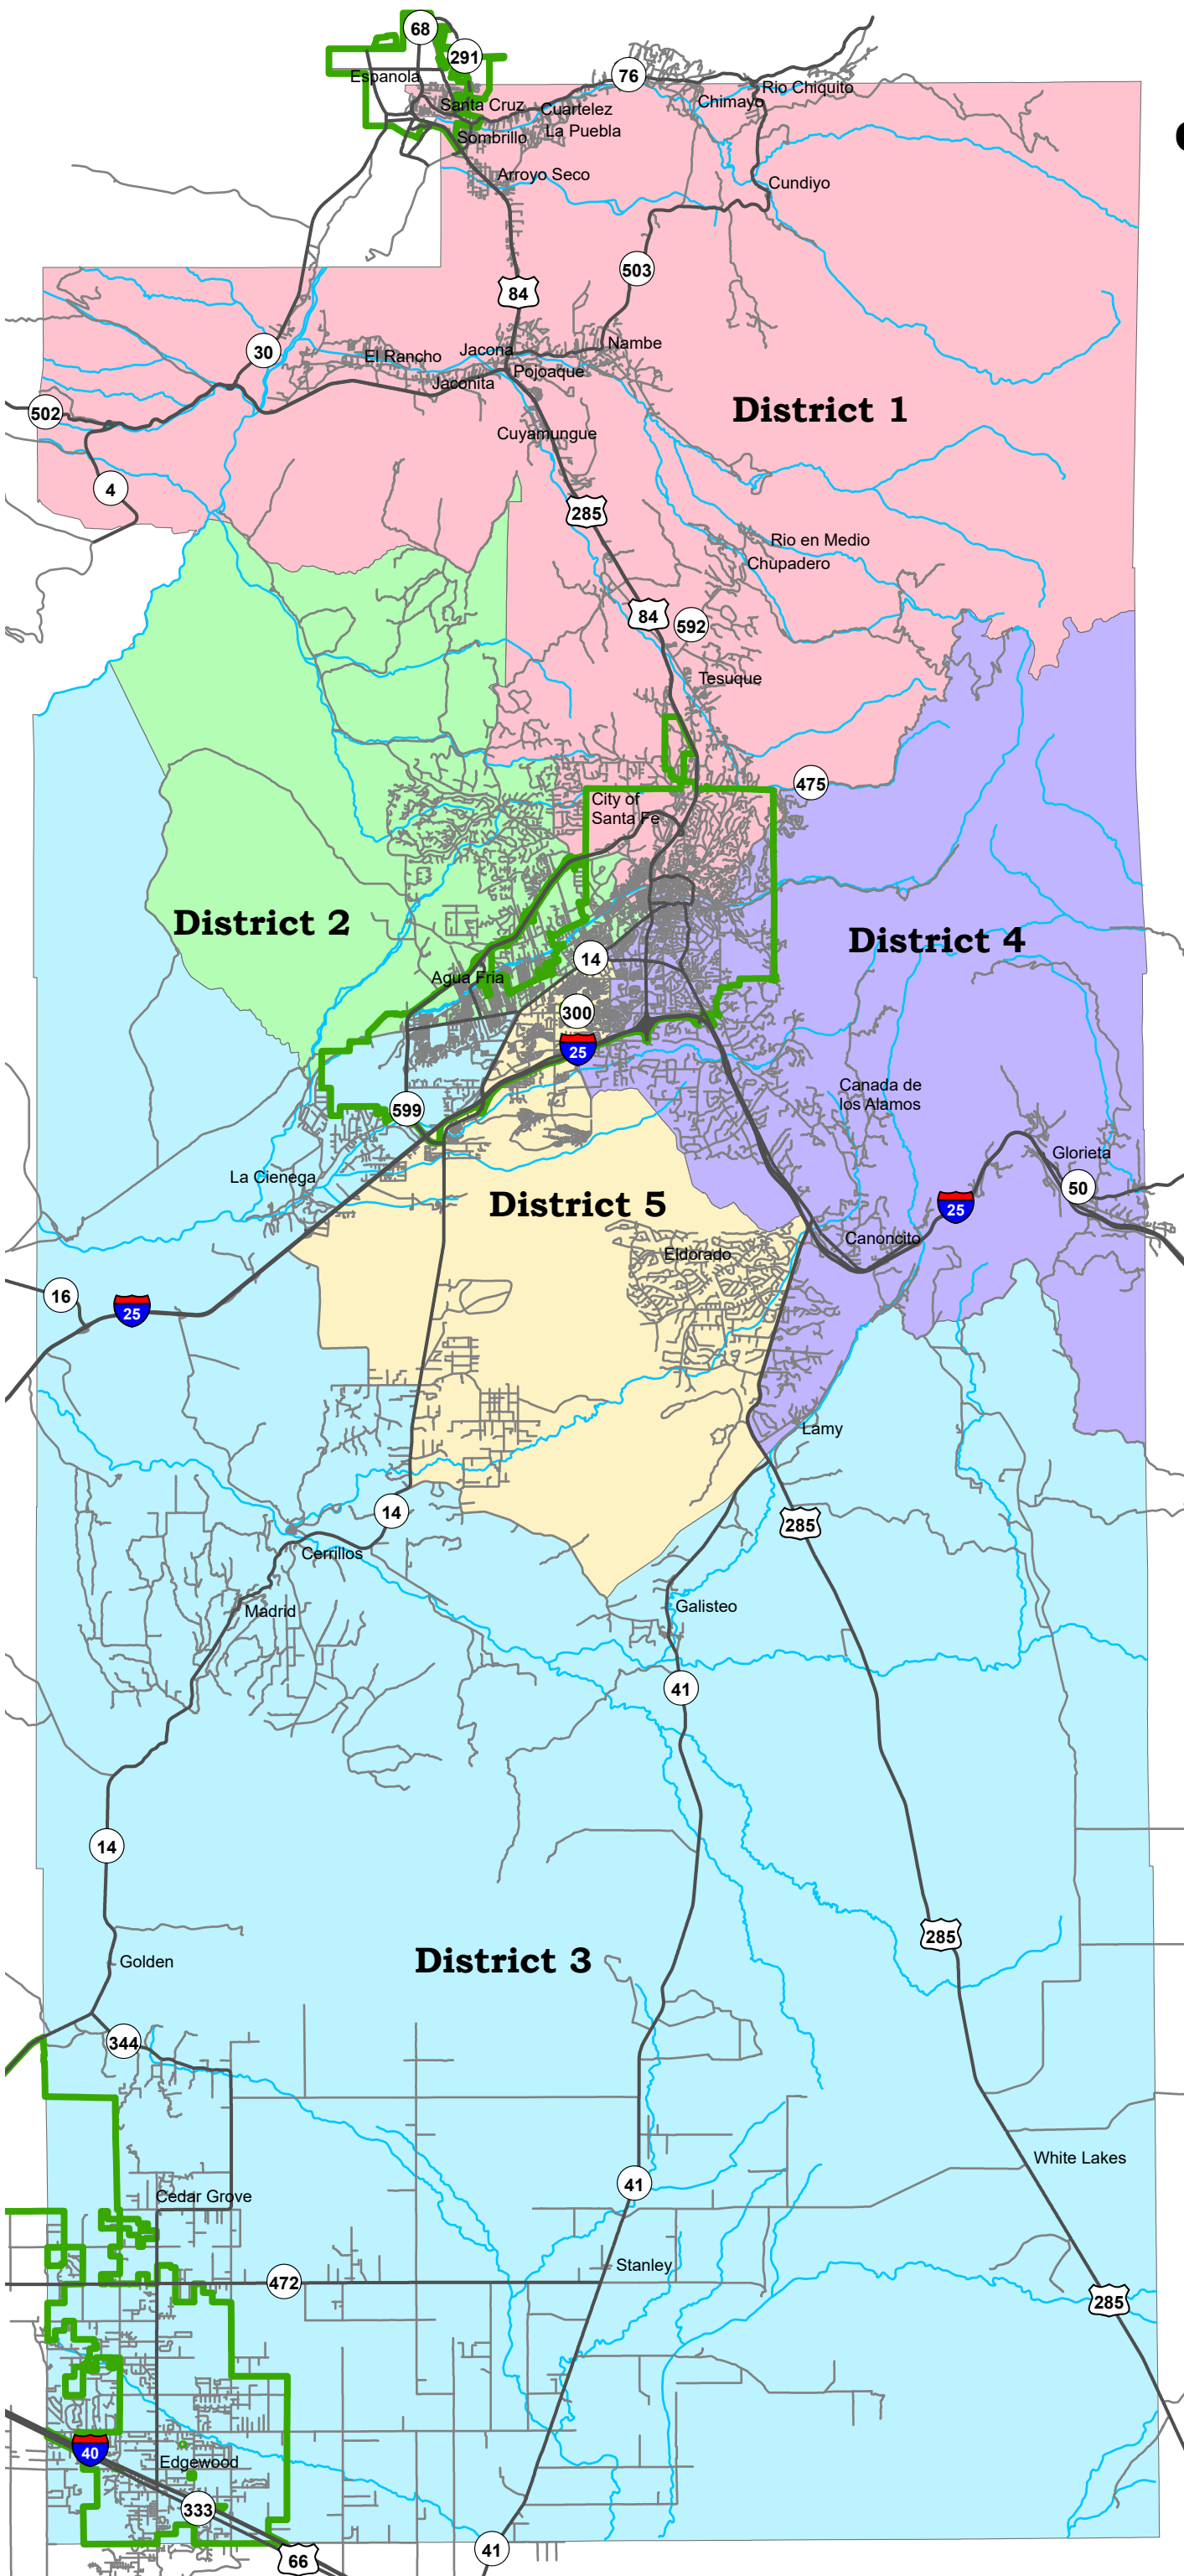

Santa Fe County Commissioner Districts

Legend

- District 1 Justin S. Greene
- District 2 Lisa Cacari Stone
- District 3 Camilla Bustamante
- District 4 Adam Fulton Johnson
- District 5 Hank Hughes
- Incorporated Areas
- Major Roads
- Minor Roads
- Major Streams

1:275,000

1 inch equals 4 miles

This information is for reference only. Santa Fe County assumes no liability for errors associated with the use of these data. Users are solely responsible for confirming data accuracy.

SANTA FE COUNTY

January 1, 2025