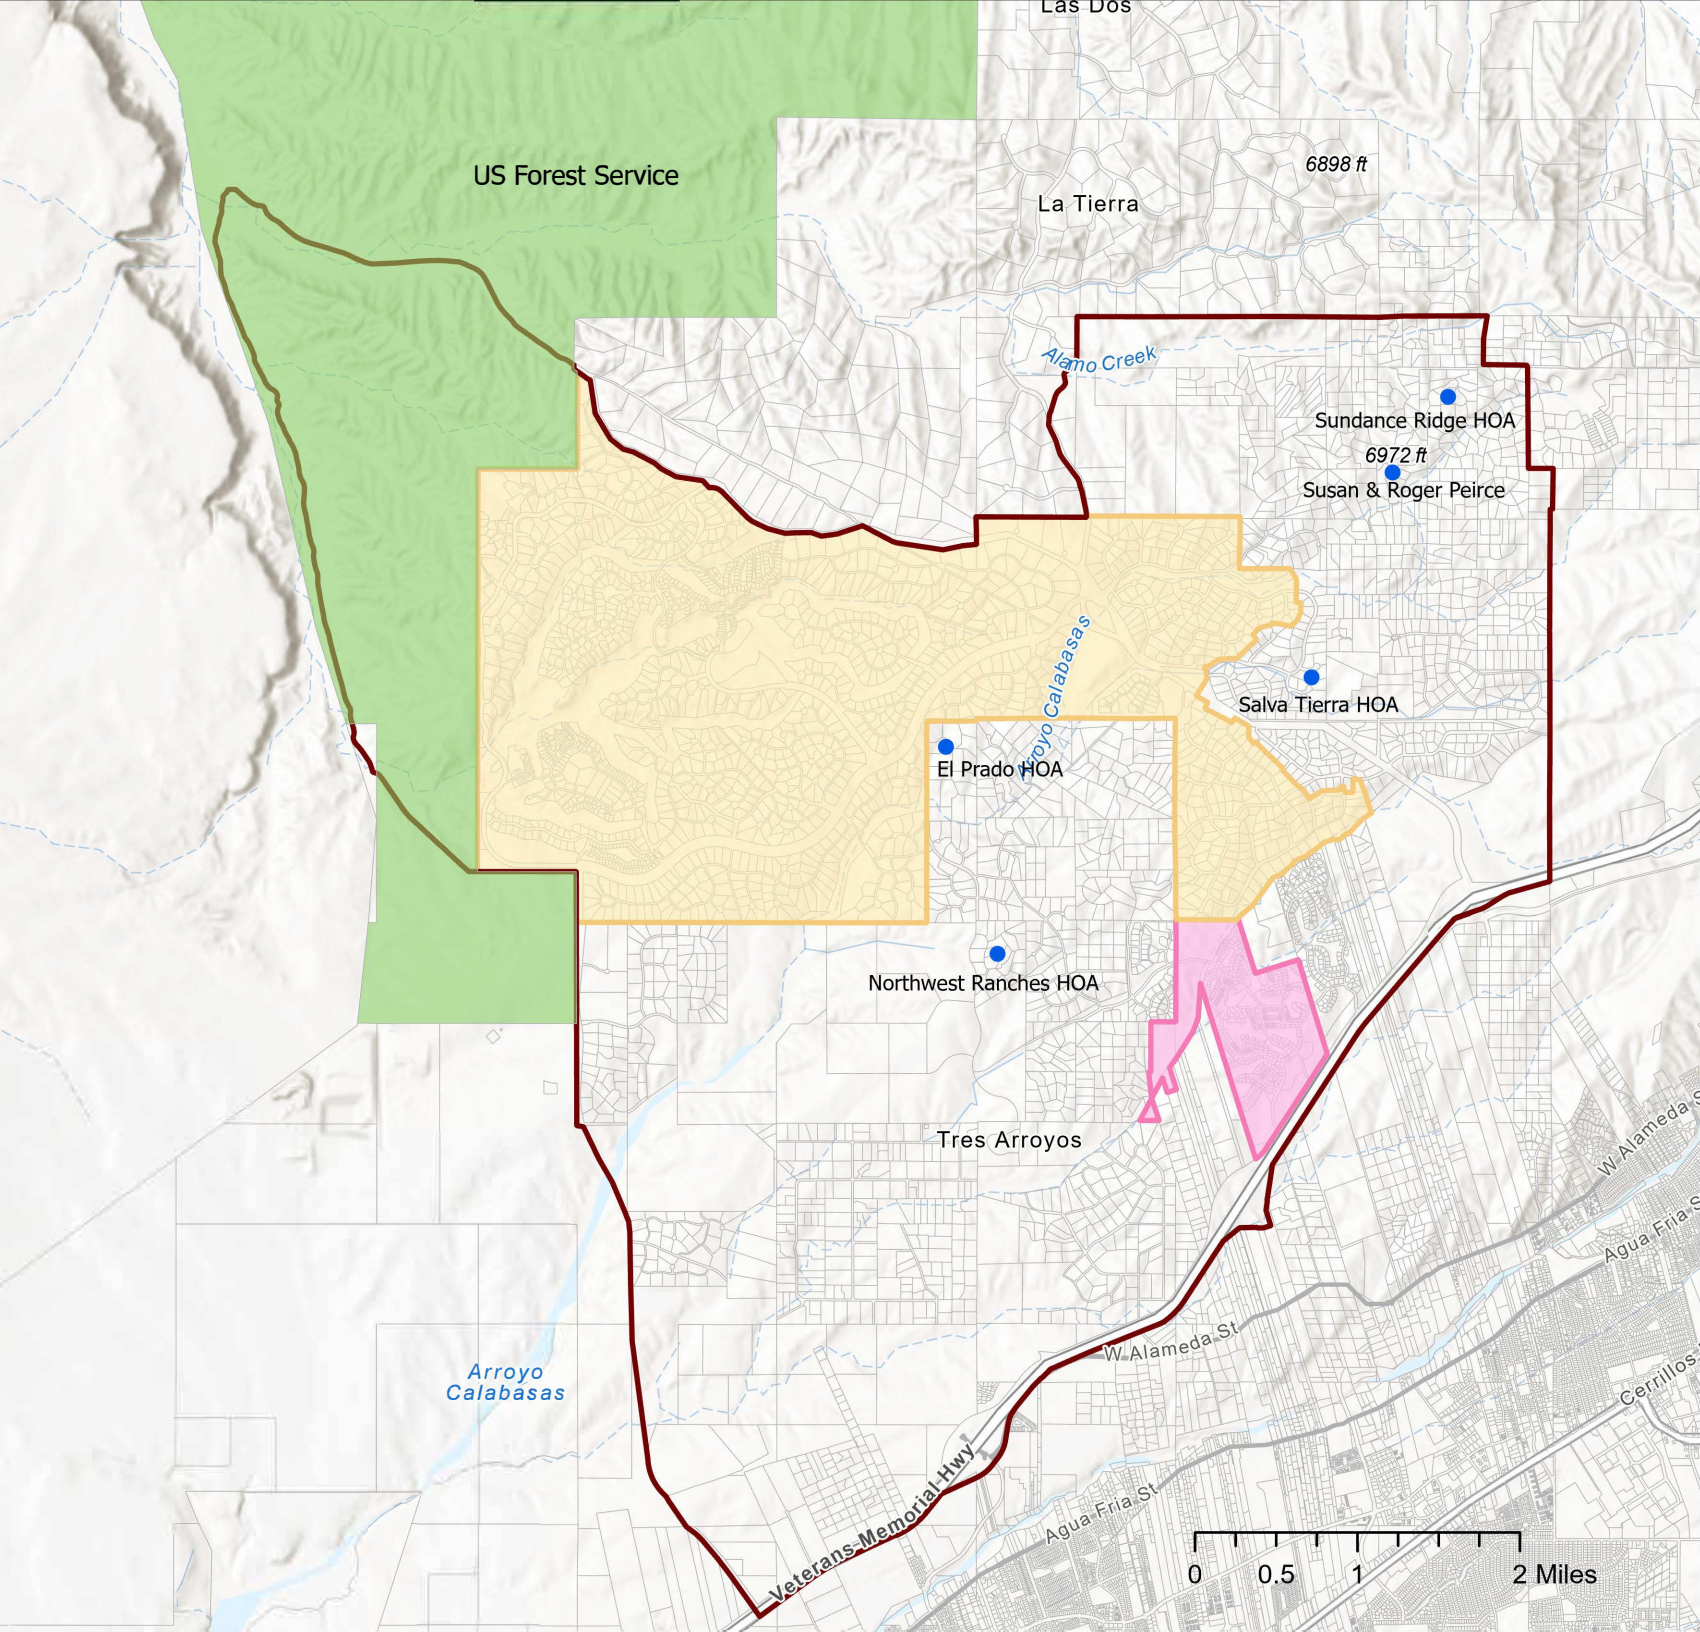

Membership of Proposed Northwest Santa Fe CO

Legend

- Santa Fe County Political Boundary
- Northwest Santa Fe CO
- Las Campanas Master Association
- Aldea HOA
- Susan & Roger Peirce
- El Prado HOA
- Northwest Ranches HOA
- Salva Tierra HOA
- Sundance Ridge HOA
- Parcels
- US Forest Service parcel

SANTA FE COUNTY

Growth Management
Department Planning Division

July 2025

This information is for reference only. Santa Fe County assumes no liability for errors associated with the use of these data.

Proposed Northwest Santa Fe CO

Legend

-  Proposed NW Santa Fe CO
-  Census Designated Place (CDP)
-  Parcels

Growth Management
Department Planning Division

July 2025

This information is for reference only. Santa Fe County assumes no liability for errors associated with the use of these data.