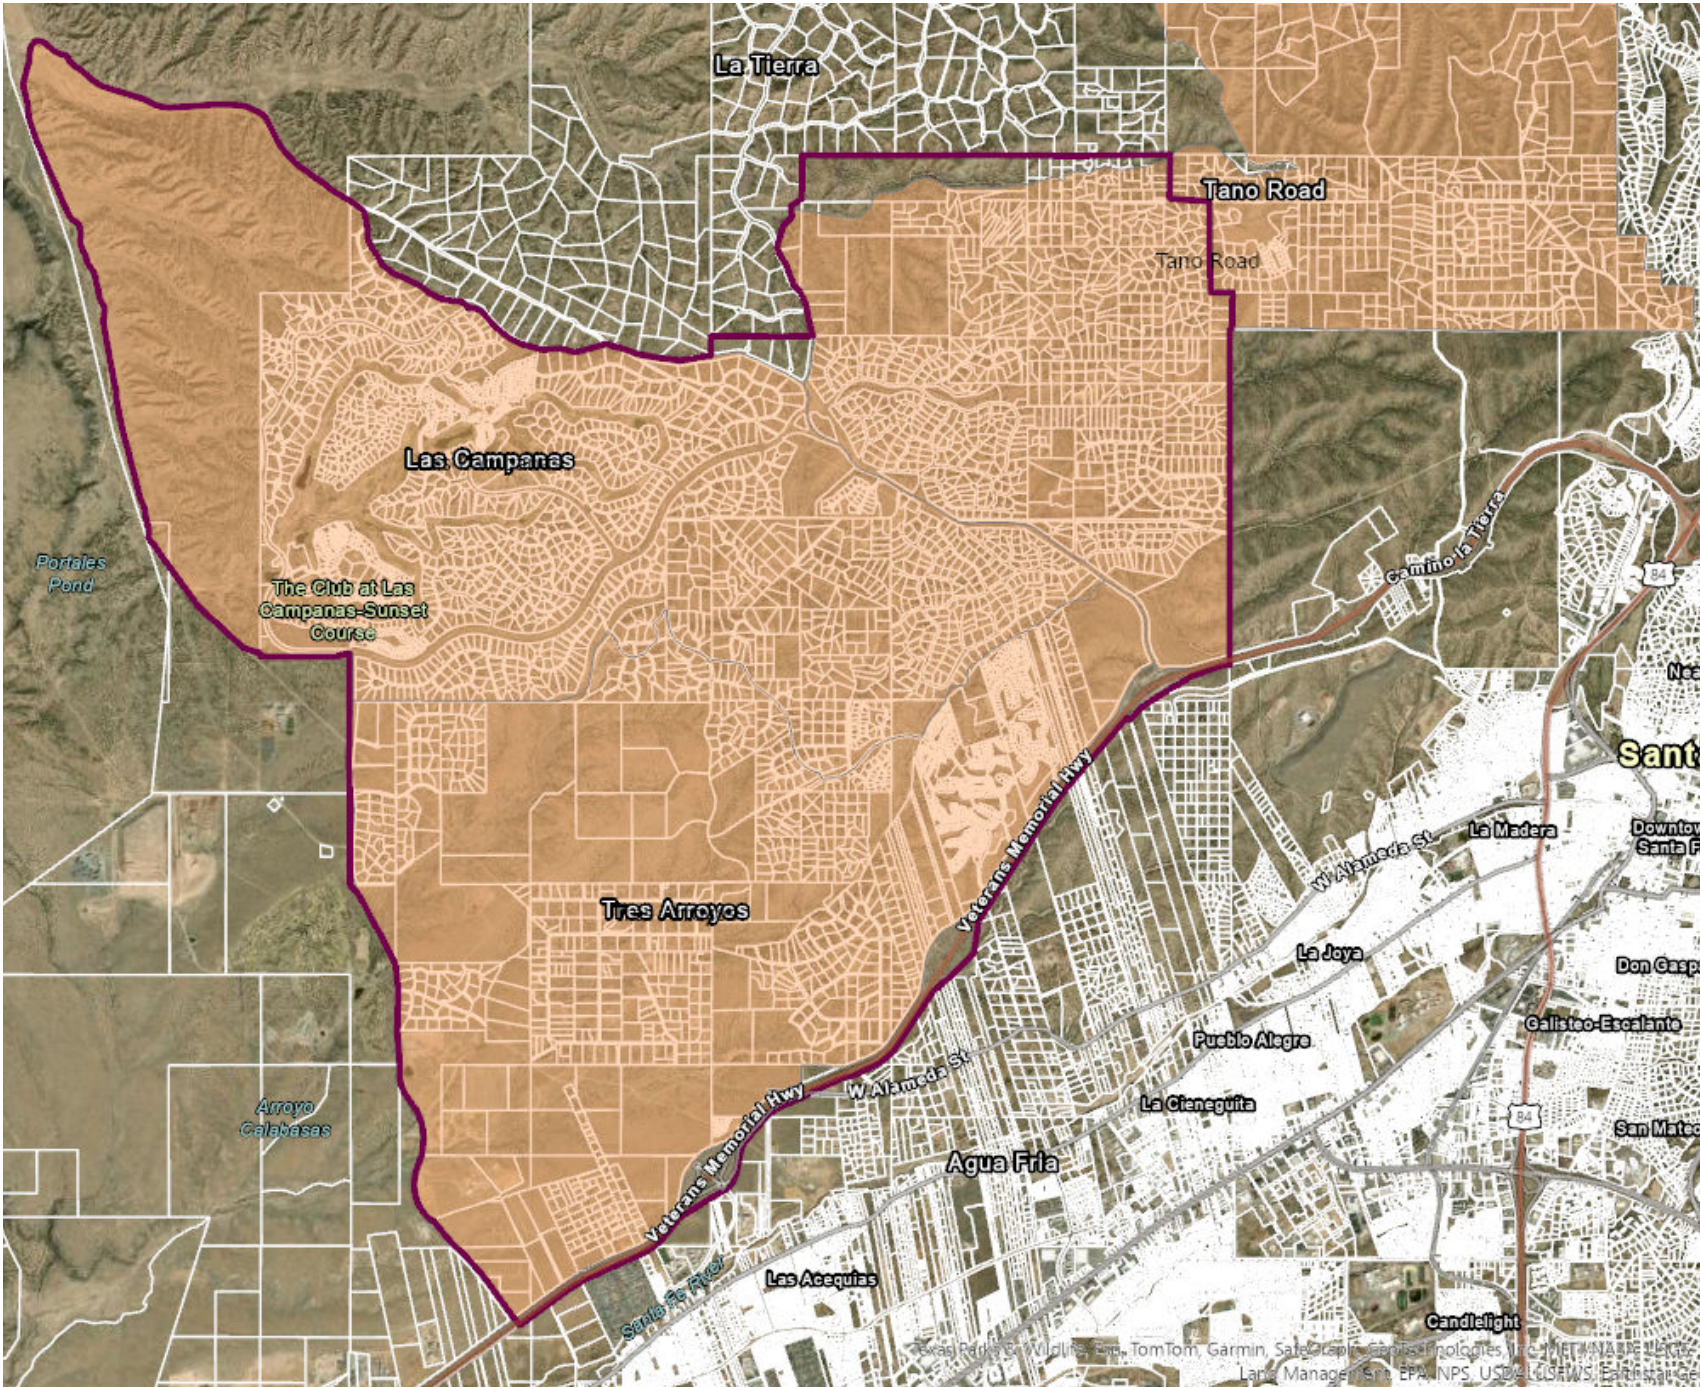

Membership of Proposed Northwest Santa Fe CO

Legend

- Santa Fe County Political Boundary
- Northwest Santa Fe CO
- Las Campanas Master Association
- Aldea HOA
- Susan & Roger Peirce
- El Prado HOA
- Northwest Ranches HOA
- Salva Tierra HOA
- Sundance Ridge HOA
- Parcels
- US Forest Service parcel

SANTA FE COUNTY

Growth Management
Department Planning Division

July 2025

This information is for reference only. Santa Fe County assumes no liability for errors associated with the use of these data.

Proposed Northwest Santa Fe CO

Legend

-  Proposed NW Santa Fe CO
-  Census Designated Place (CDP)
-  Parcels

Growth Management
Department Planning Division

July 2025

This information is for reference only. Santa Fe County assumes no liability for errors associated with the use of these data.