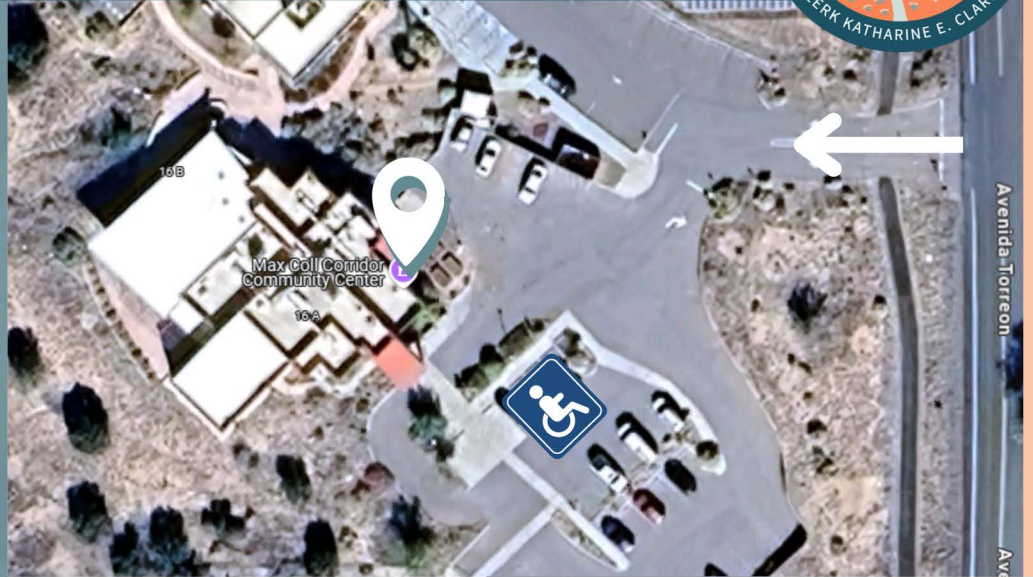

Santa Fe Clerk's Office

Katharine E. Clark | County Clerk

VOTING SITE GUIDE

MAX COLL CORRIDOR COMM. CTR

16 Avenida Torreon, Santa Fe, NM 87508

ABOUT THE PROPERTY

ADA Parking Southeast of Building
Parking is West from Avenida Torreon
Entrance is on Southeast corner of Building

Physical Features

ADA parking

20 steps to door

Accessible
Bathrooms

CALL THE CLERK'S OFFICE

 (505)986-6280

SantaFe.vote 
clerk@santafecountynm.gov 