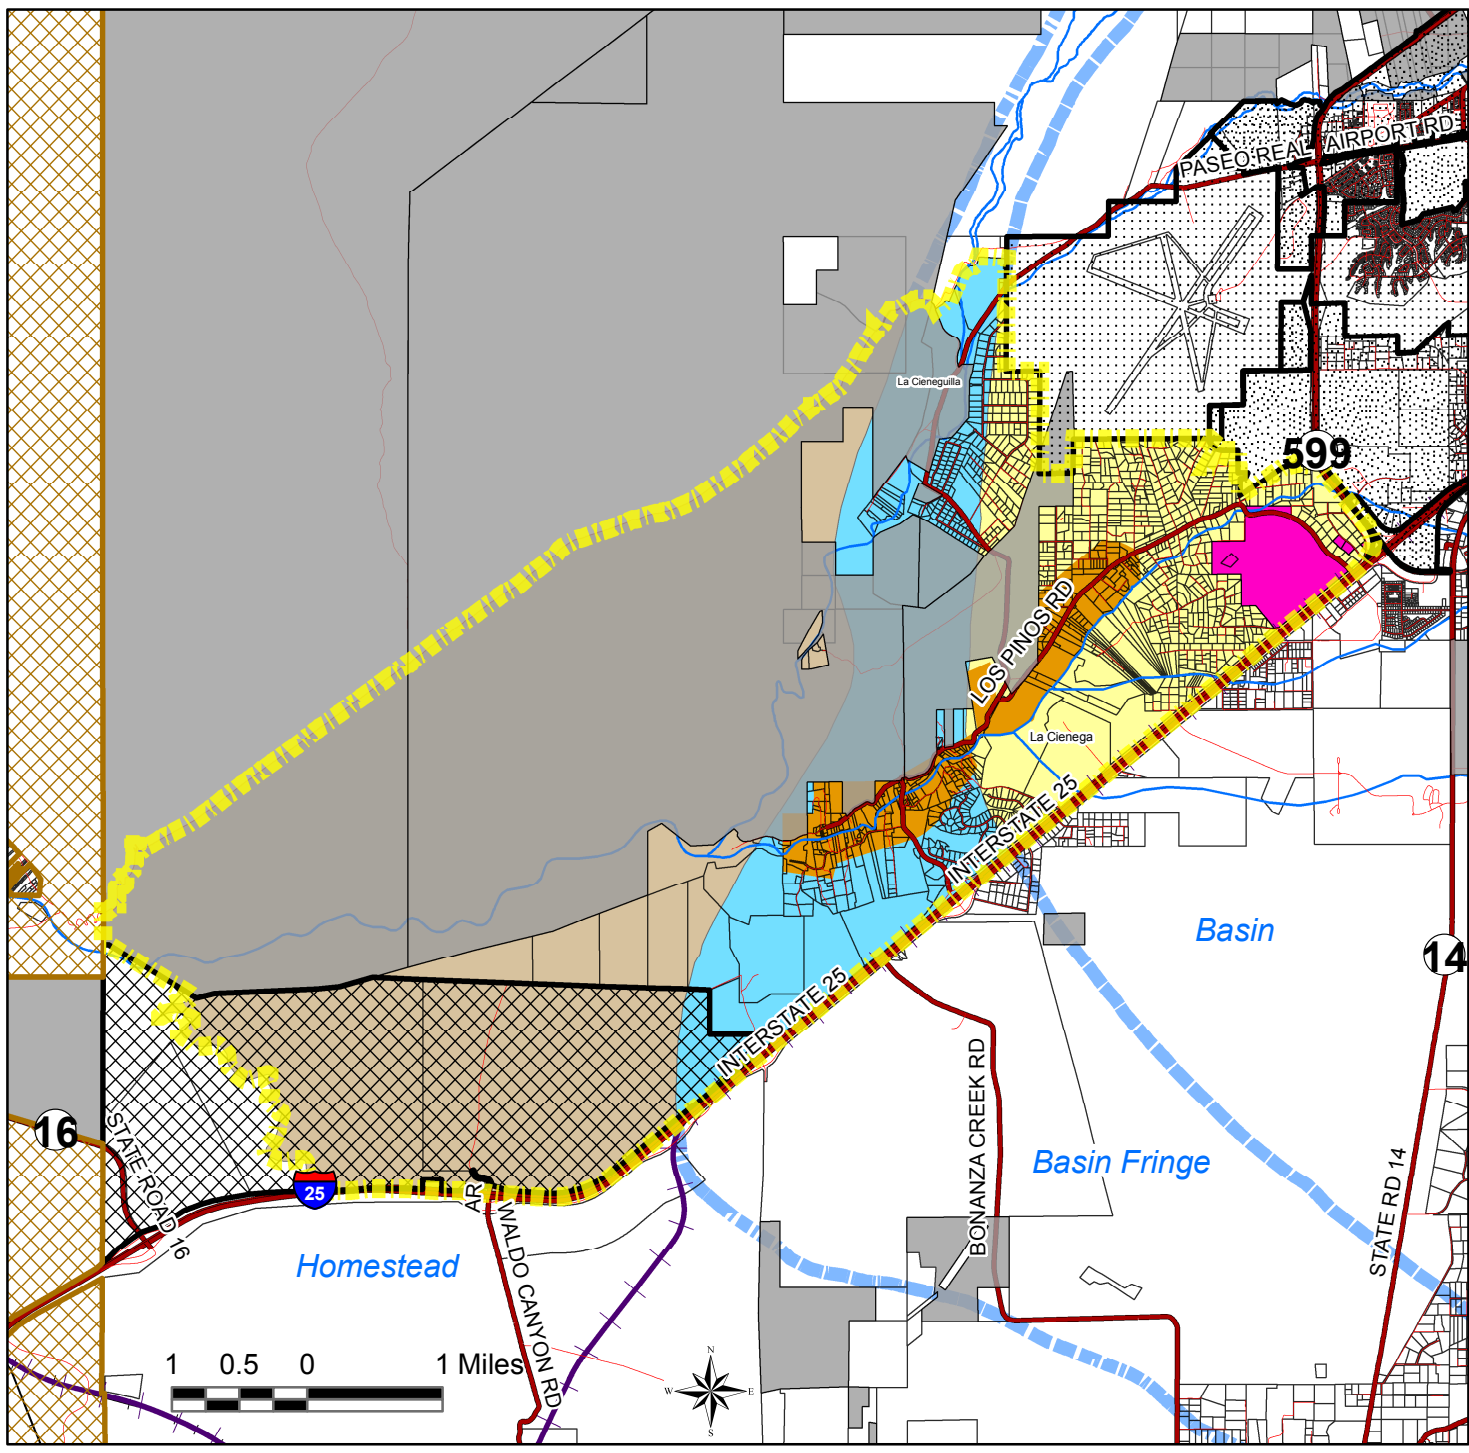

Santa Fe County
 La Cienega/La Cieneguilla
 Community Planning District
 Existing Zoning and Hydrologic Zones

Legend

-  Santa Fe County
-  Municipality
-  City of Santa Fe Annexation Area
-  Pueblo Lands (2008)
-  Santo Domingo Pueblo Land Acquisitions
-  Federal and State Public Lands
-  Parcels
-  La Cienega/La Cieneguilla Community Planning Area
- Commercial Zoning**
-  La Cienega Traditional Community Zone
- La Cienega Hydrologic Zones**
-  La Cienega Basin Zone
-  La Cienega Basin Fringe Zone
-  La Cienega Homestead Zone
- County-Wide Hydrologic Zones**
- 
- Roads**
-  Minor Roads
-  Major Roads
- Railrunner Alignment**
- 
- Railroad Lines**
- 
- Major Streams and Arroyos**
- 

Santa Fe County
 Growth Management
 Department
 Planning Division