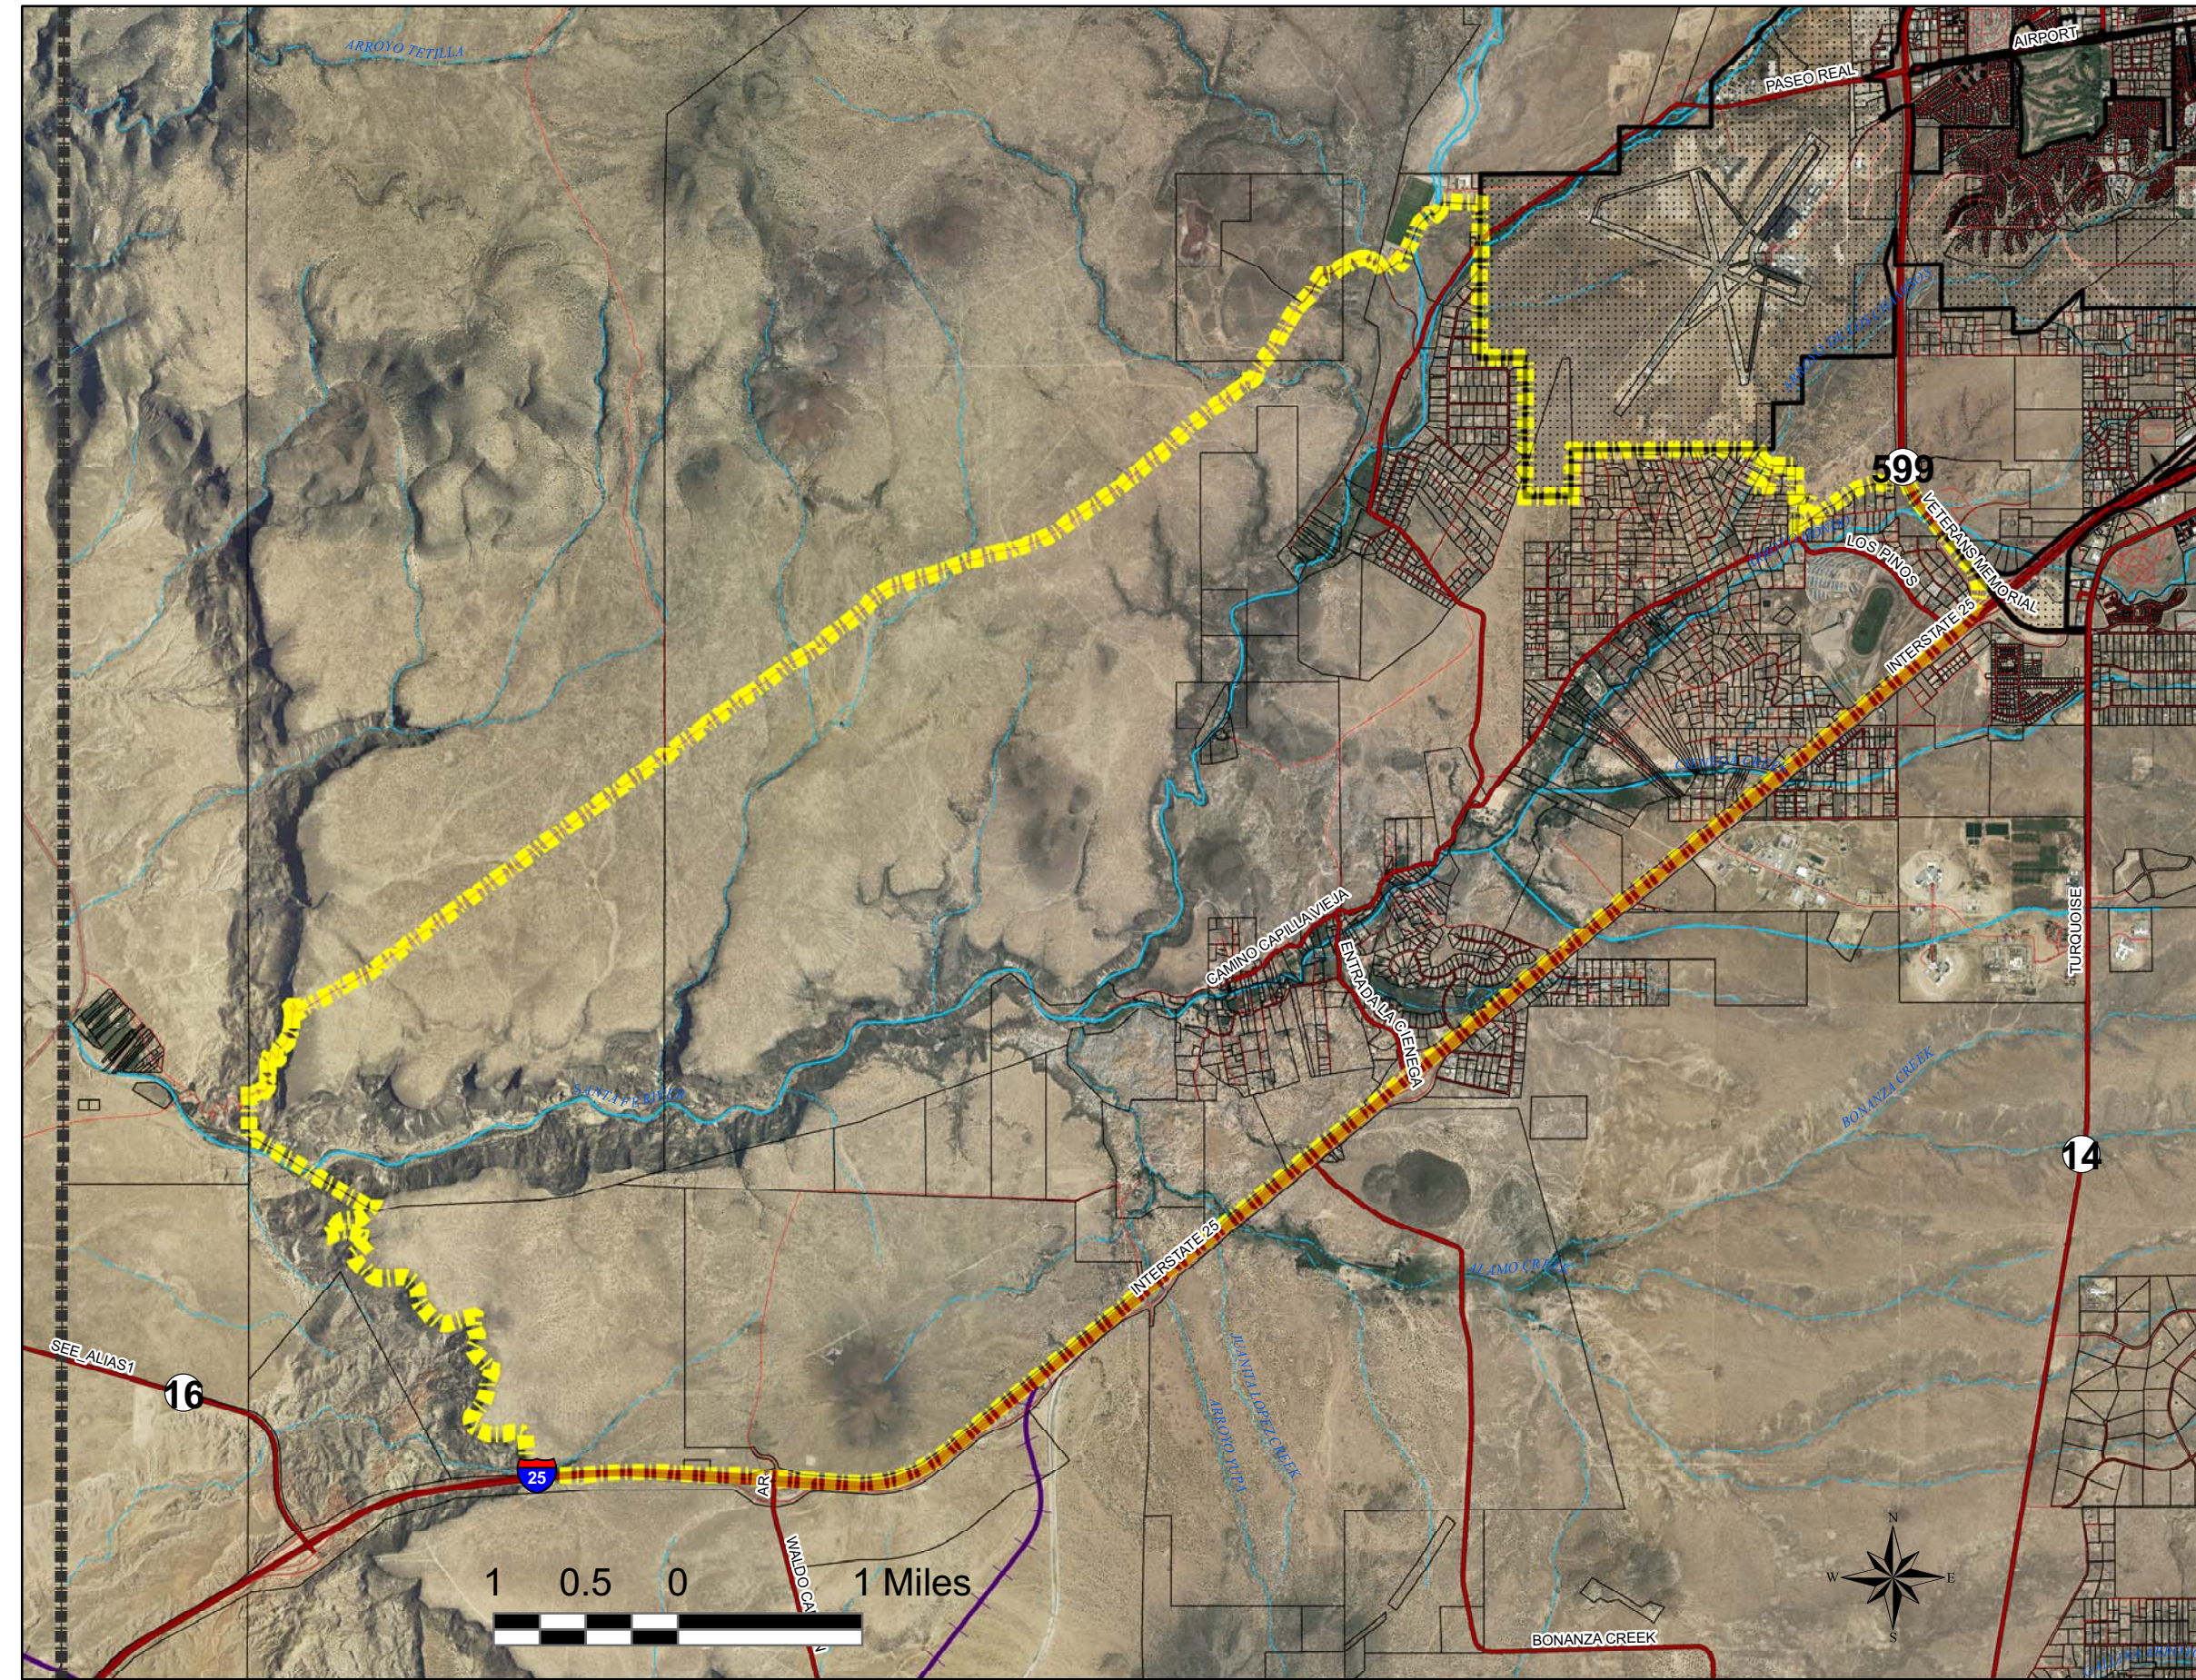

Santa Fe County La Cienega/La Cieneguilla Community Planning Area

Legend

-  Santa Fe County
-  Municipality
-  La Cienega/La Cieneguilla Community Planning Area
-  Parcels
- Roads**
 -  Minor Roads
 -  Major Roads
- Railrunner Alignment**
 - 
 -  Railroad Lines
 -  Major Streams and Arroyos
 -  Streams and Arroyos

Sept. 28, 2011
la_cienega_planning_area_9_28_11.mxd

This information is for reference only.
Santa Fe County assumes no liability for
errors associated with the use of these data.
Users are solely responsible for confirming
data accuracy when necessary.

Santa Fe County
Growth Management
Department
Planning Division