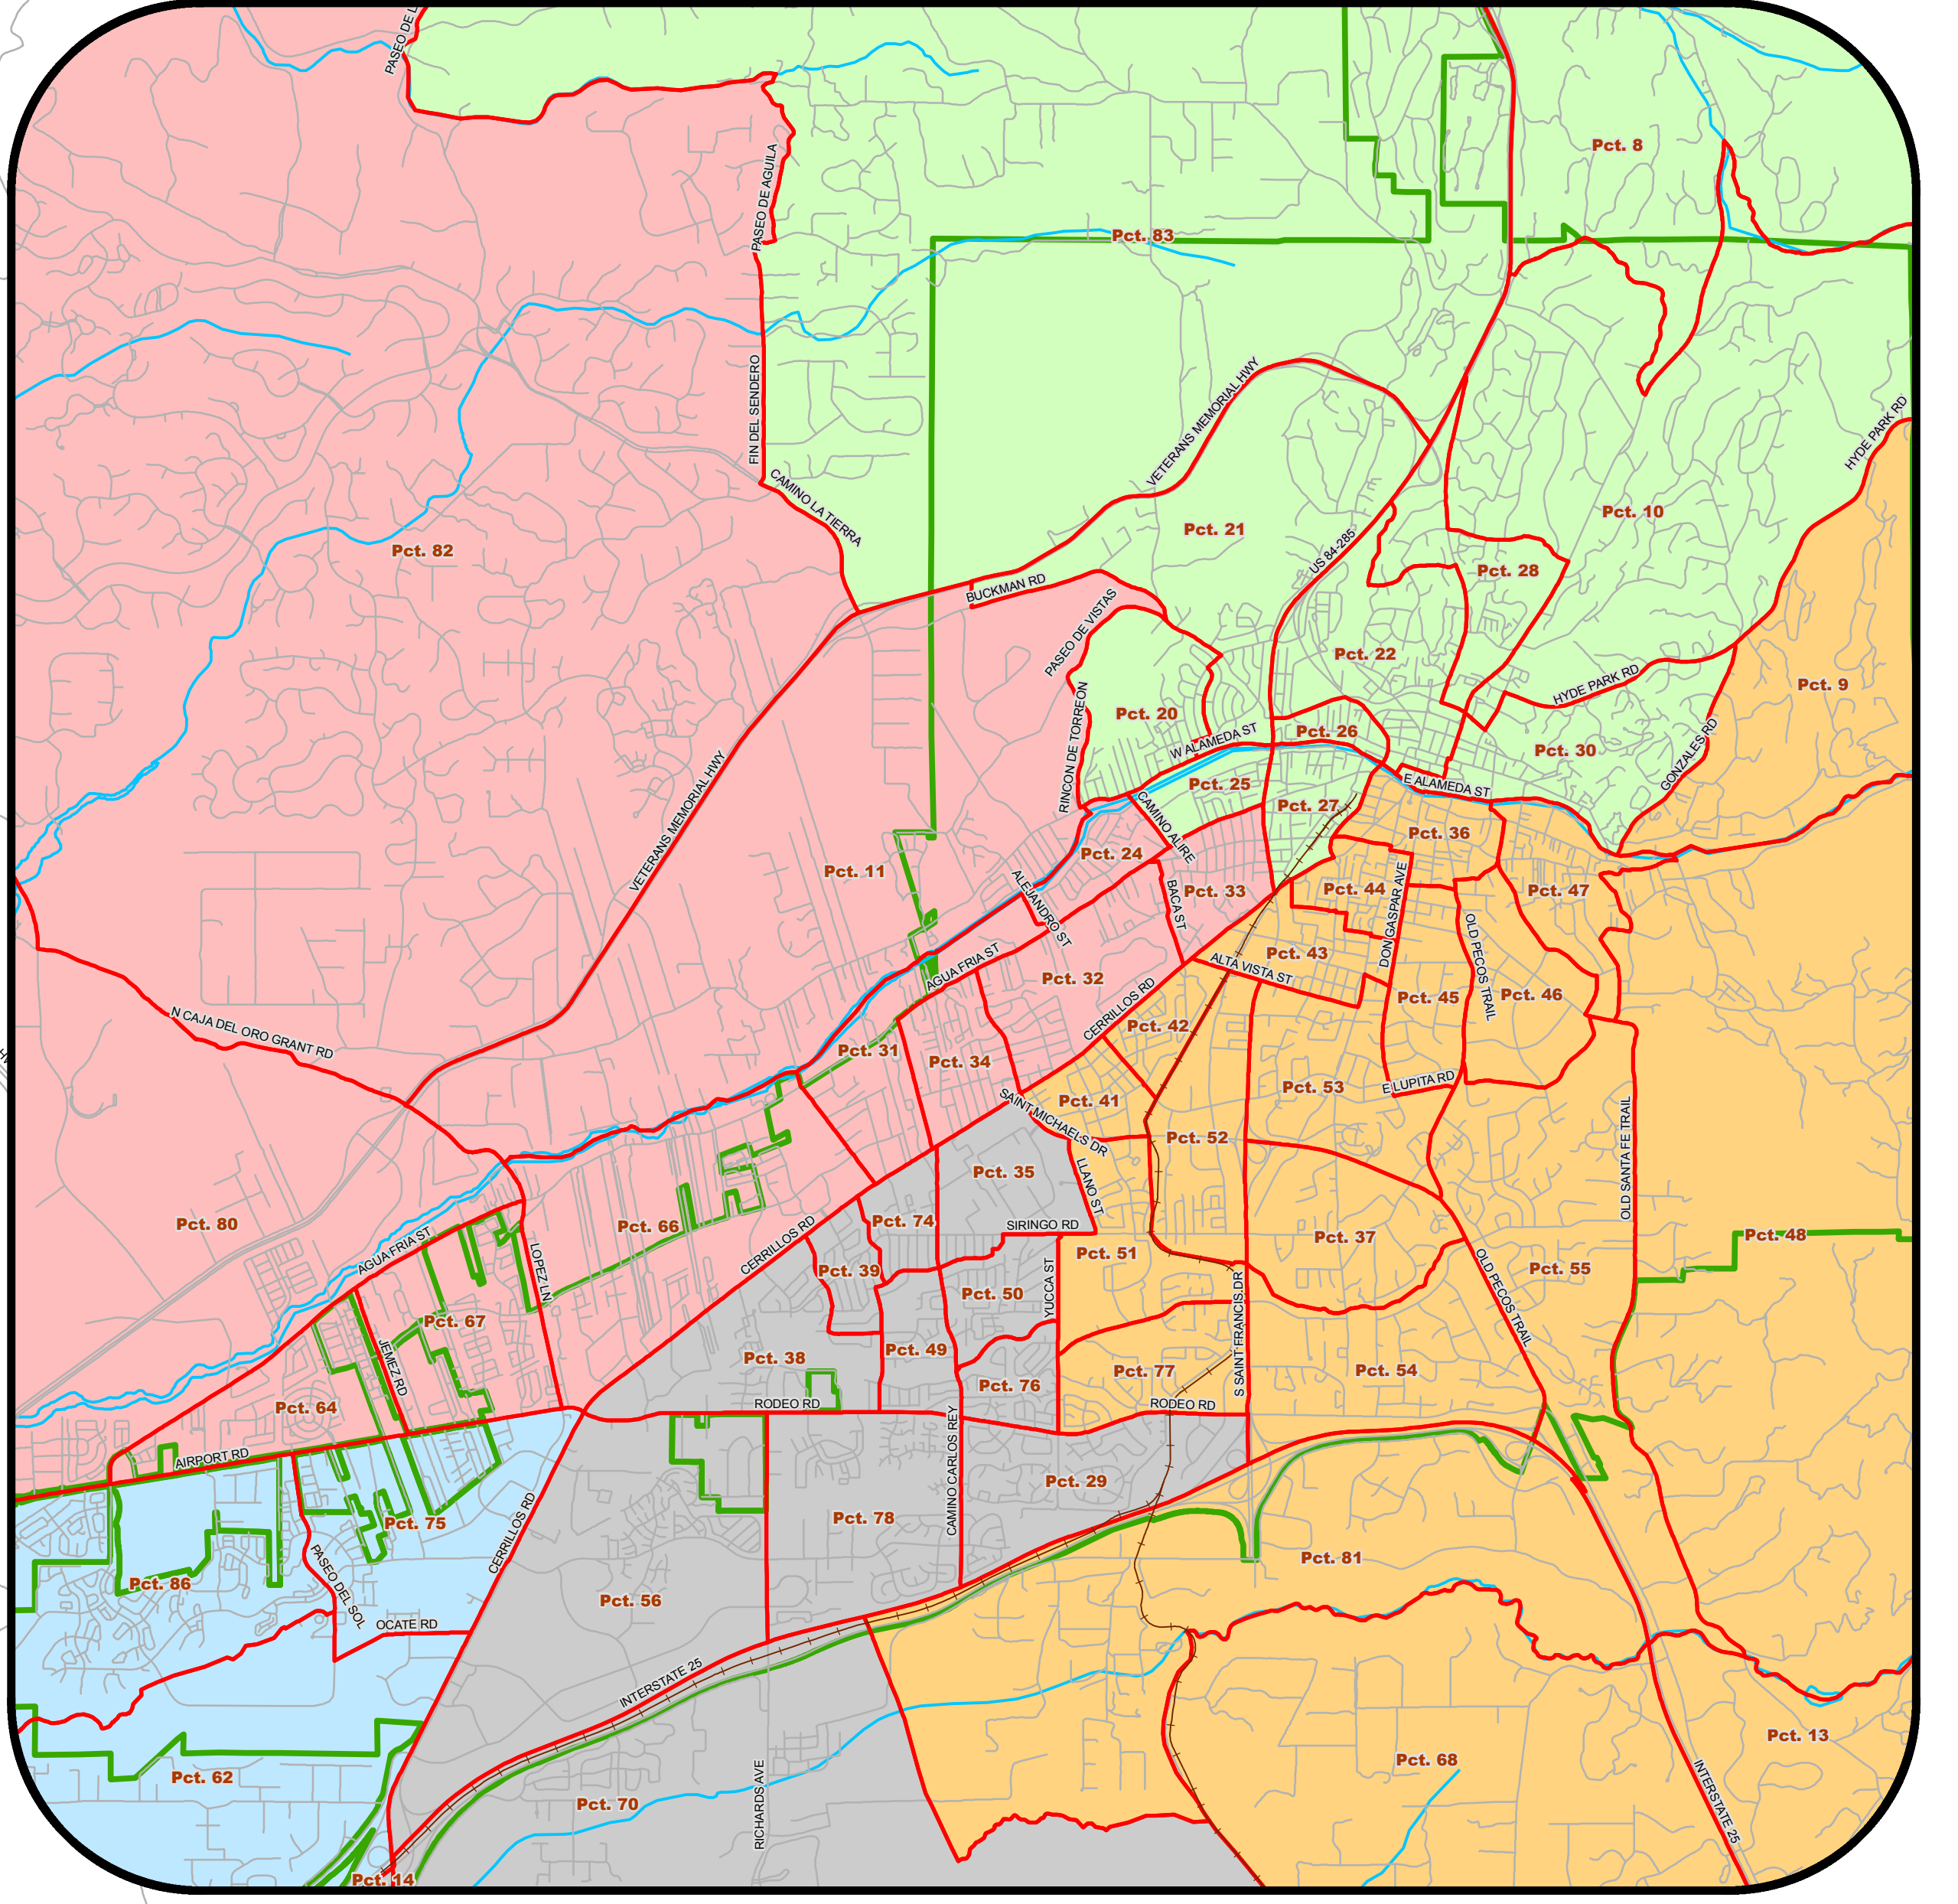

2012 Santa Fe County Commissioner Districts

Established under the authority of Ordinance No. 2011-8
duly adopted by the Board of County Commissioners
on October 11, 2011.

Legend

2012 County Commissioner Districts

- District 1
- District 2
- District 3
- District 4
- District 5
- 2011 Precinct Boundaries
- Incorporated Areas
- Roads
- Railroads
- Major Streams

1:100,000
1 inch represents 1.58 miles

Valerie Espinoza
Santa Fe County Clerk

North American Vertical Datum 1988

This information is for reference only.
Santa Fe County assumes no liability for
errors associated with the use of these data.
Users are solely responsible for
confirming data accuracy.