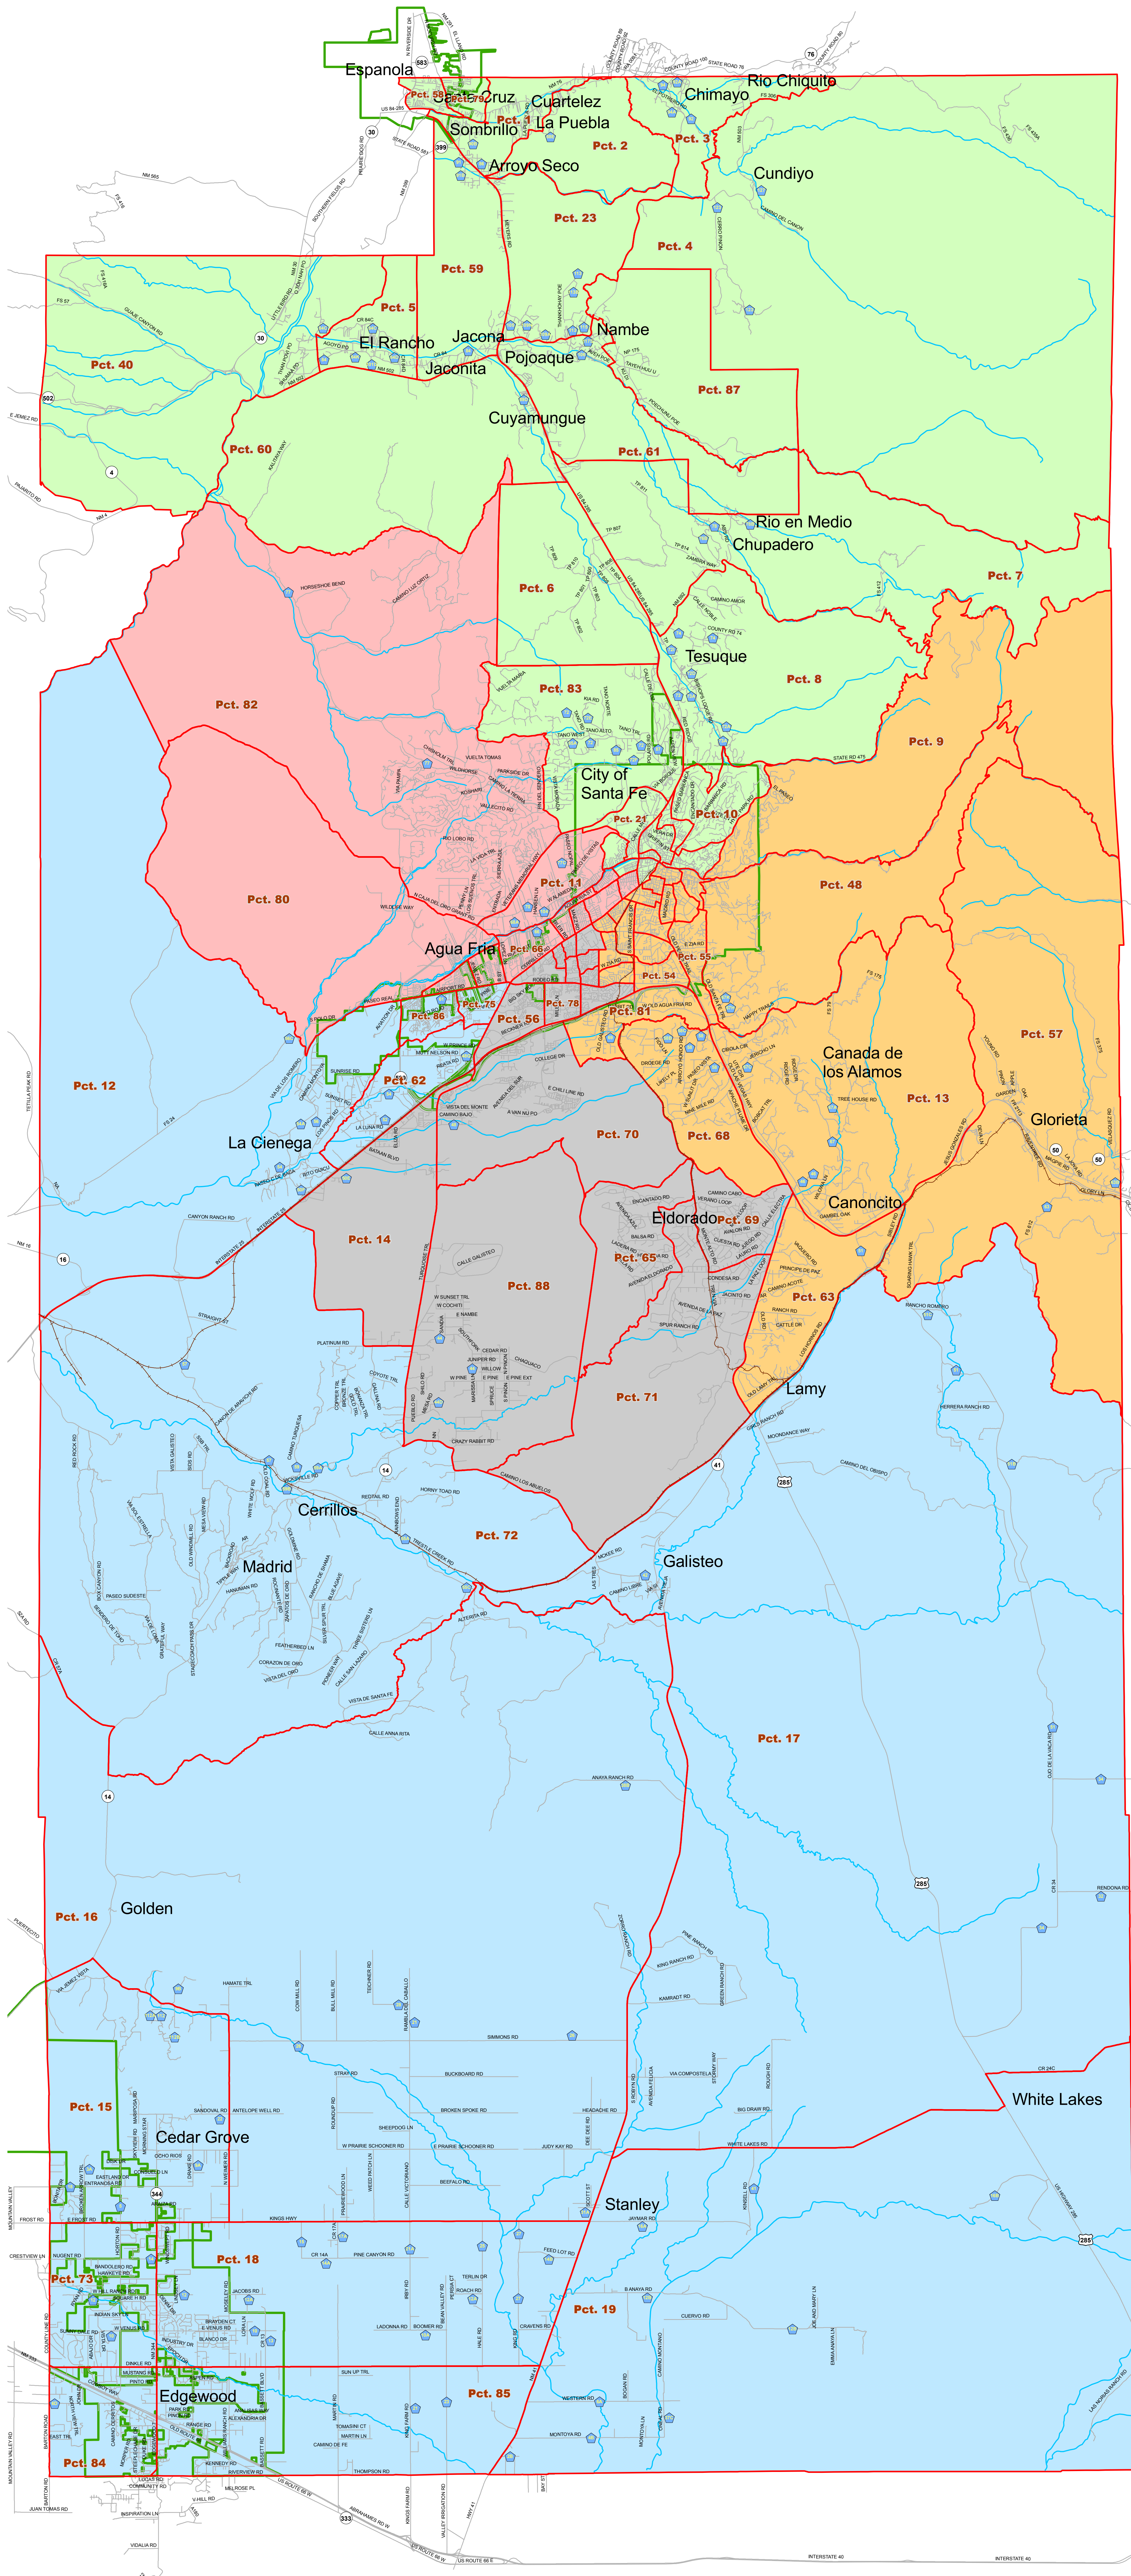

2012 Santa Fe County Commissioner Districts

Established under the authority of Ordinance No. 2011-8
duly adopted by the Board of County Commissioners
on October 11, 2011.

Legend

2012 County Commissioner Districts

- District 1
- District 2
- District 3
- District 4
- District 5
- 2011 Precinct Boundaries
- Incorporated Areas
- Roads
- Railroads
- Major Streams

1:100,000
1 inch represents 1.58 miles

Valerie Espinoza
Santa Fe County Clerk

North American Vertical Datum 1988

This information is for reference only.
Santa Fe County assumes no liability for
errors associated with the use of these data.
Users are solely responsible for
confirming data accuracy.